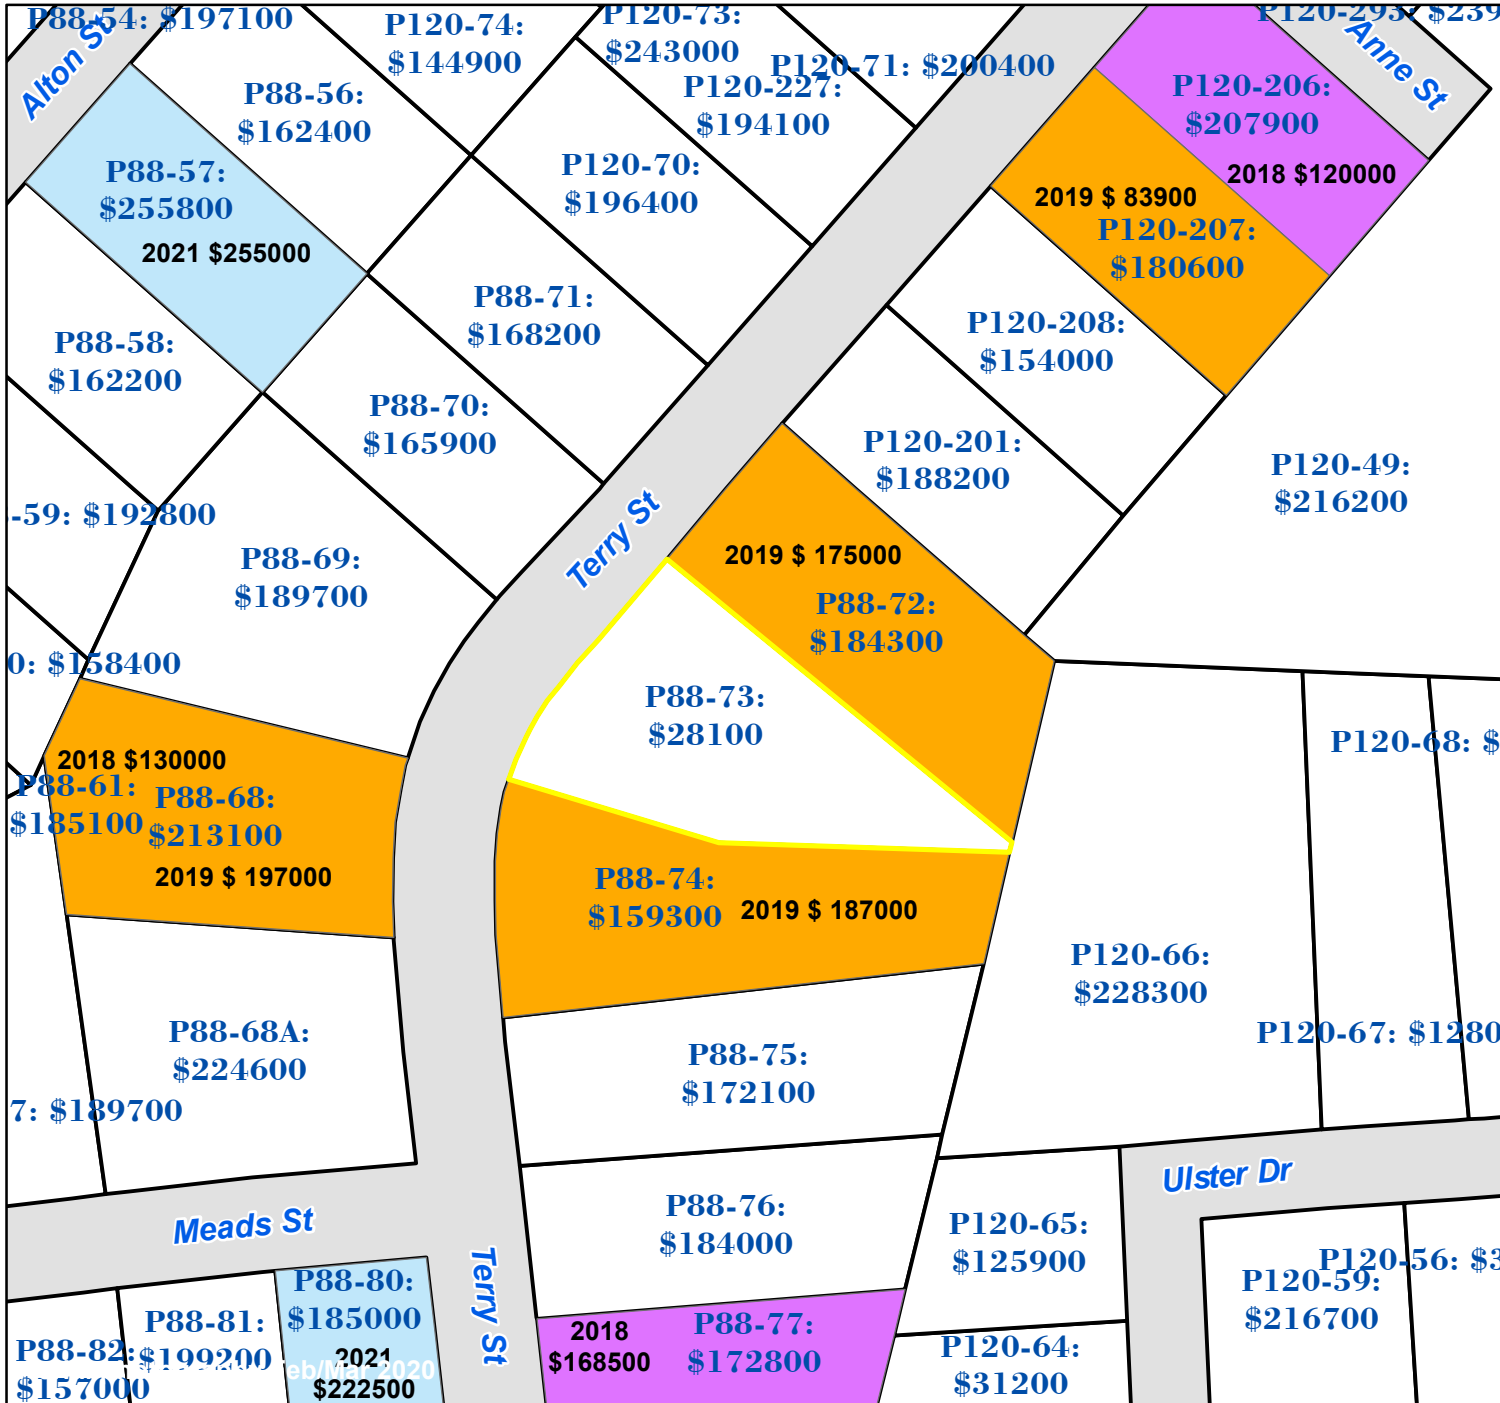

Pasquotank County, NC

Parcel ID: 890302890744
 Map: P88-73

LOT: 0

00604 TERRY ST
 CSEH, RICHARD
 F JR & MON-I WANG
 602 TERRY ST
 ELIZABETH CITY NC 27909

Deed Book: 816
 Deed Page: 53
 Date: 20040805

Land Value: 28100
 Ag Value: 0
 Bldg Value: 0
 Total Value: 28100

Taxed Acres: 0.878

PASQUOTANK COUNTY, NC

Date: 2/28/2023

Property Ownership/
 Lines as of January 1, 2023

NOT A SURVEY

This map was created from historic maps, recorded deeds and surveys.
 It CAN NOT be used to convey land, settle land disputes or build fences.