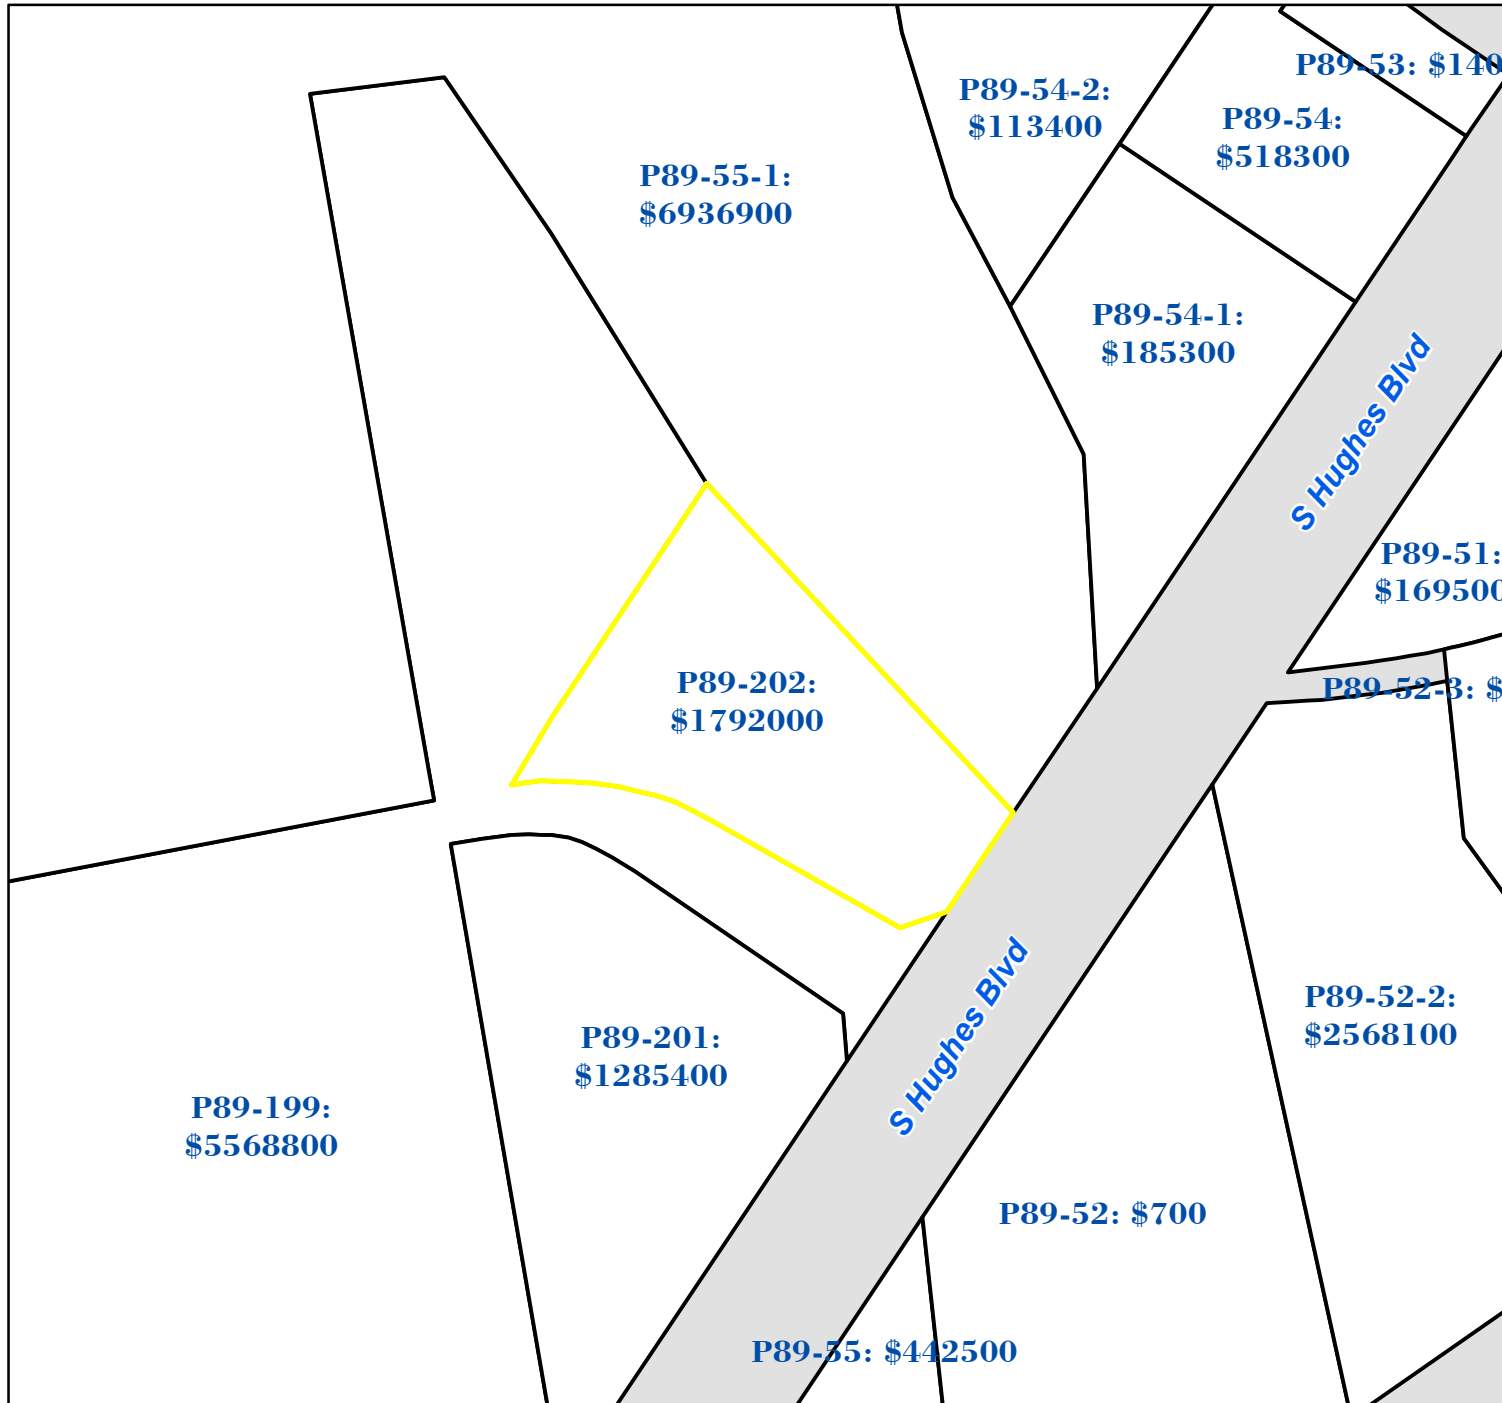

Pasquotank County, NC

Parcel ID: 890302969934
Map: P89-202

LOT: 0

00611 S HUGHES BLVD
FOOTHILL TO SUMMIT PROPERTIES IV

ATTN: ASSET MANAGER
OLYMPIA WA 98502

Deed Book: 1187
Deed Page: 293
Date: 20131007

Land Value: 427000
Ag Value: 0
Bldg Value: 1365000
Total Value: 1792000

Taxed Acres: 1.12

Legend

- Sales in 2022
- Sales in 2021
- Sales in 2020
- Sales in 2019
- Sales in 2018

PASQUOTANK COUNTY NC

Date: 2/28/2023

Property Ownership/
Lines as of January 1, 2023

NOT A SURVEY

This map was created from historic maps, recorded deeds and surveys.
It CAN NOT be used to convey land, settle land disputes or build fences.