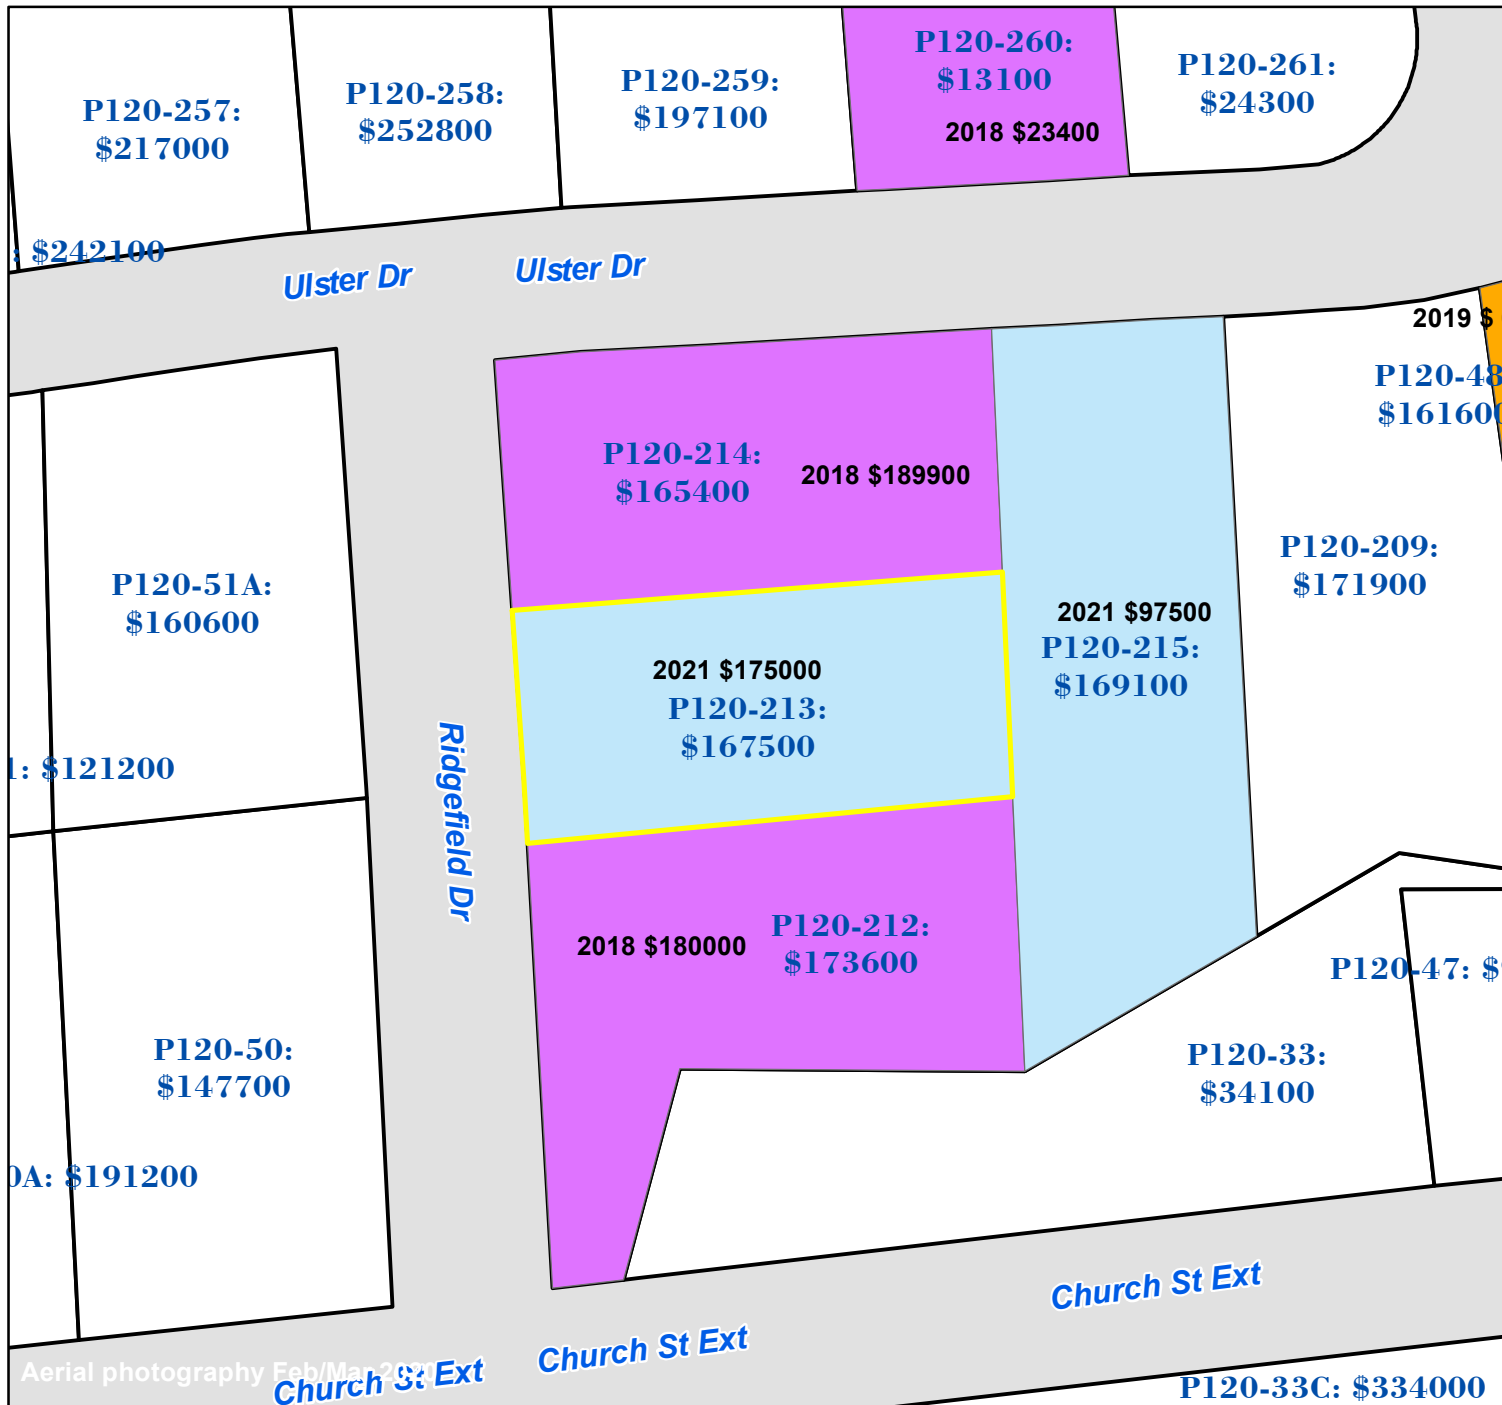

Aerial photography Feb/Mar 2023

NOT A SURVEY

This map was created from historic maps, recorded deeds and surveys.
It CAN NOT be used to convey land, settle land disputes or build fences.