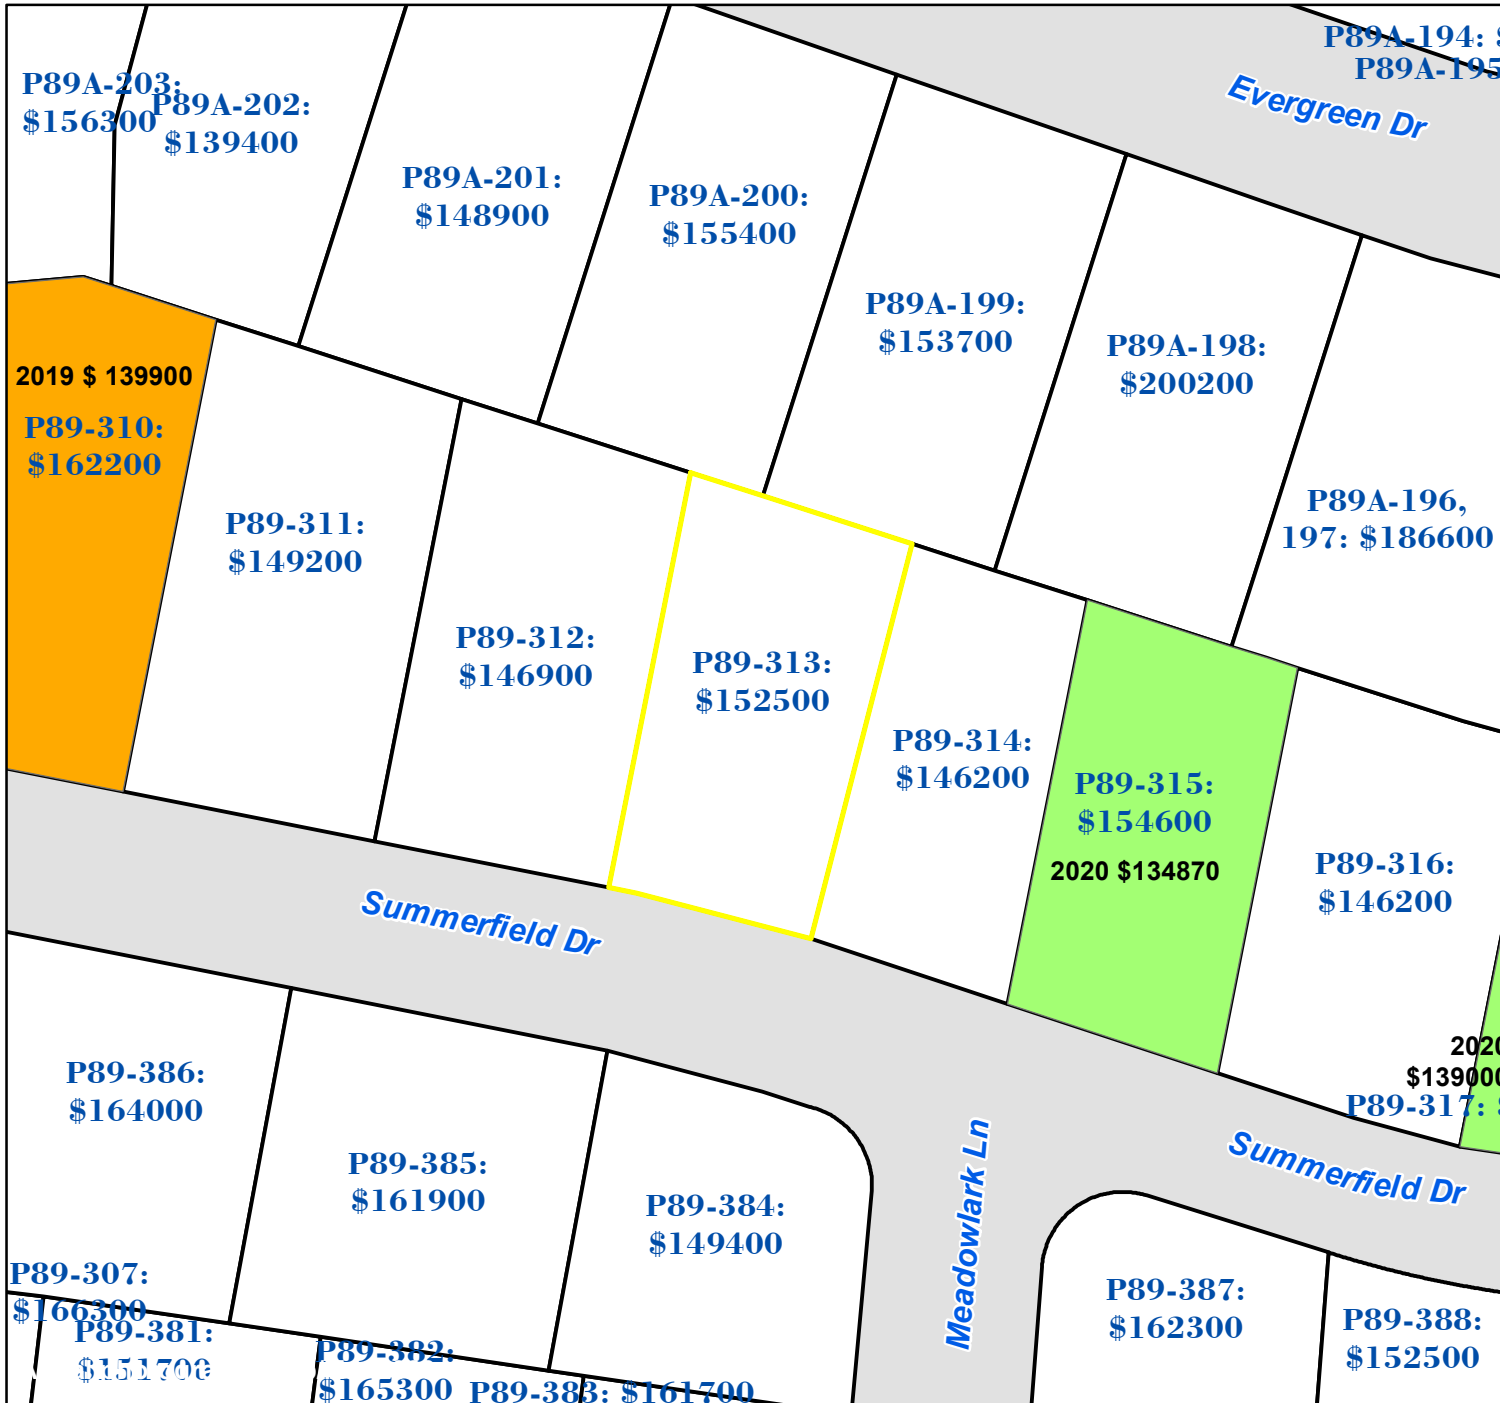

Pasquotank County, NC

Parcel ID: 890304918443
 Map: P89-313

LOT: 110

00206 SUMMERFIELD ST
 TWIFORD, ROSABELL
 TRUST
 2125 RIVERSHORE RD
 ELIZABETH CITY NC 27909

Deed Book: 817
 Deed Page: 284
 Date: 20040818

Land Value: 18800
 Ag Value: 0
 Bldg Value: 133700
 Total Value: 152500

Taxed Acres: 0.191

Legend

- Sales in 2022
- Sales in 2021
- Sales in 2020
- Sales in 2019
- Sales in 2018

PASQUOTANK COUNTY NC

Date: 2/28/2023

Property Ownership/
 Lines as of January 1, 2023

NOT A SURVEY

This map was created from historic maps, recorded deeds and surveys.
 It CAN NOT be used to convey land, settle land disputes or build fences.