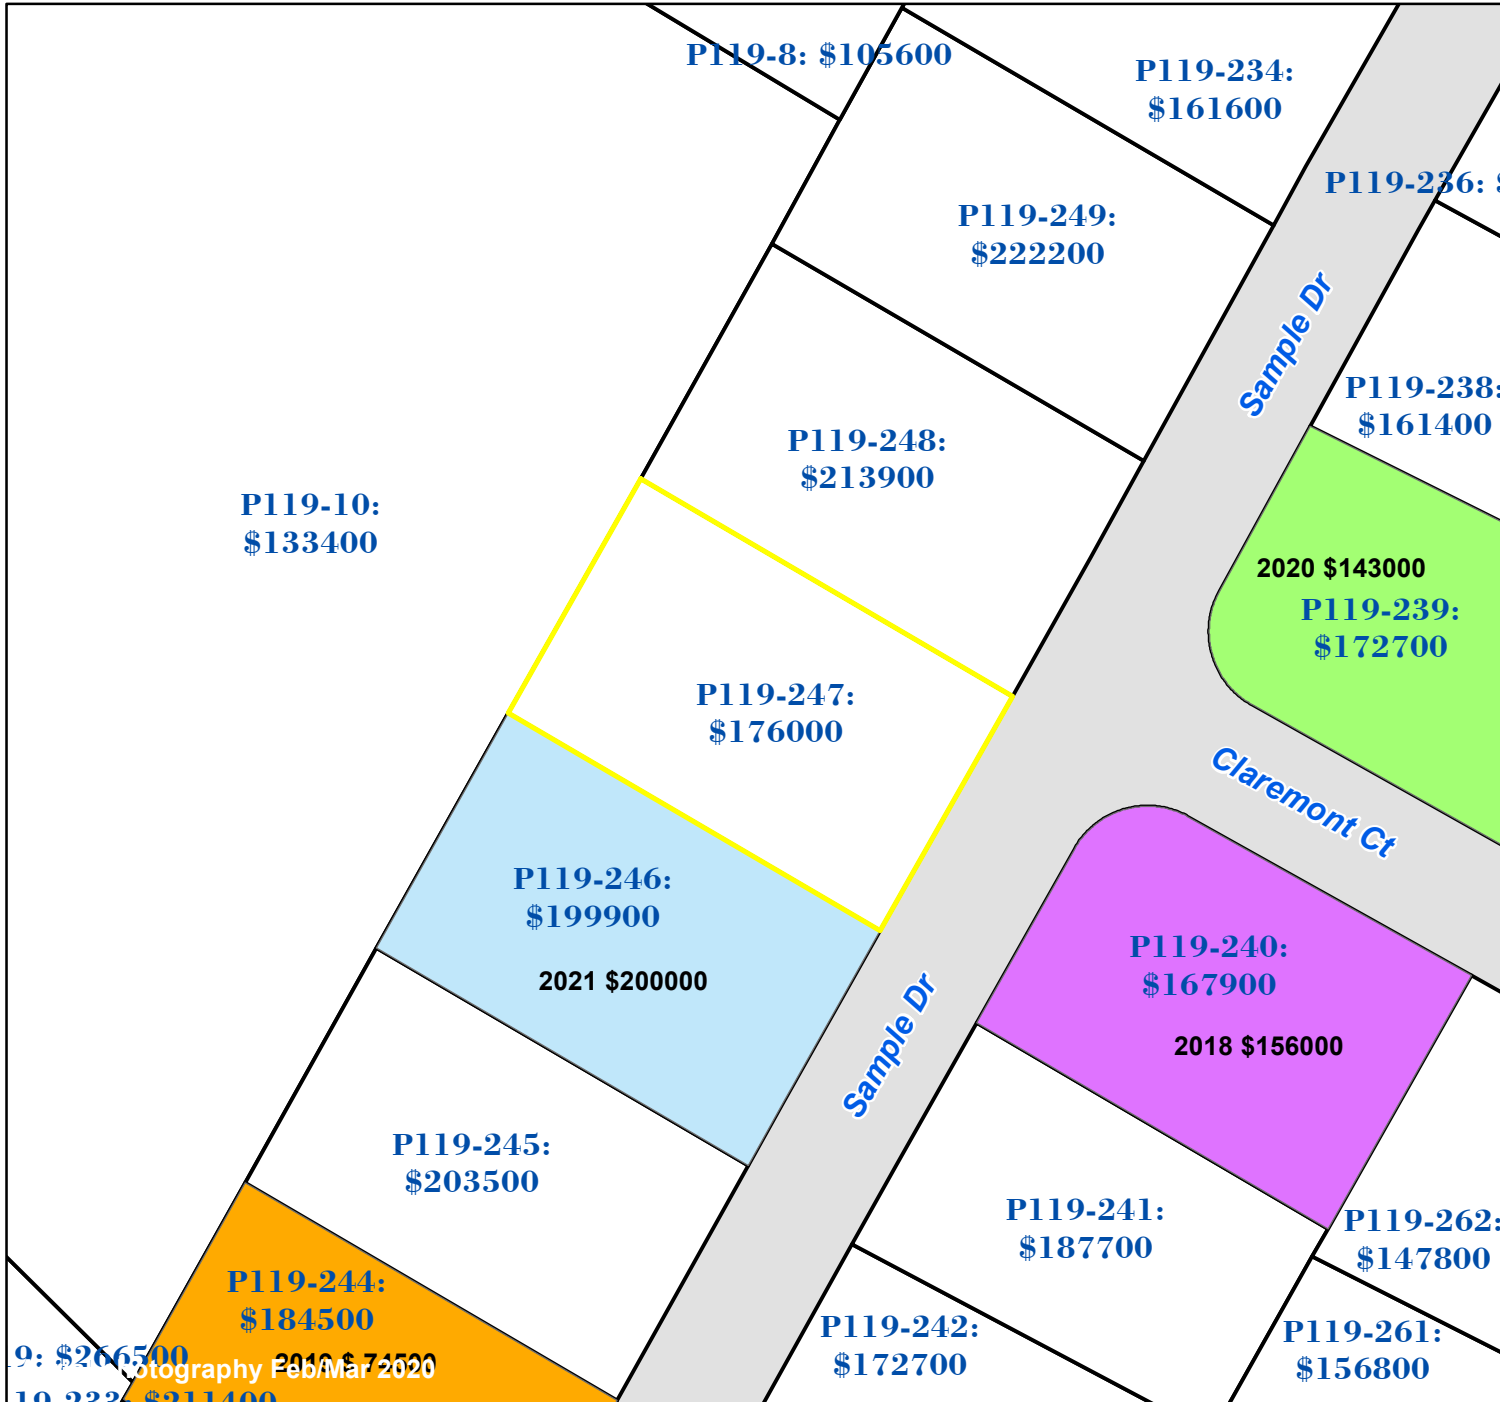

Photography Feb/Mar 2020
P119-237: $211400

NOT A SURVEY

This map was created from historic maps, recorded deeds and surveys.
It CAN NOT be used to convey land, settle land disputes or build fences.