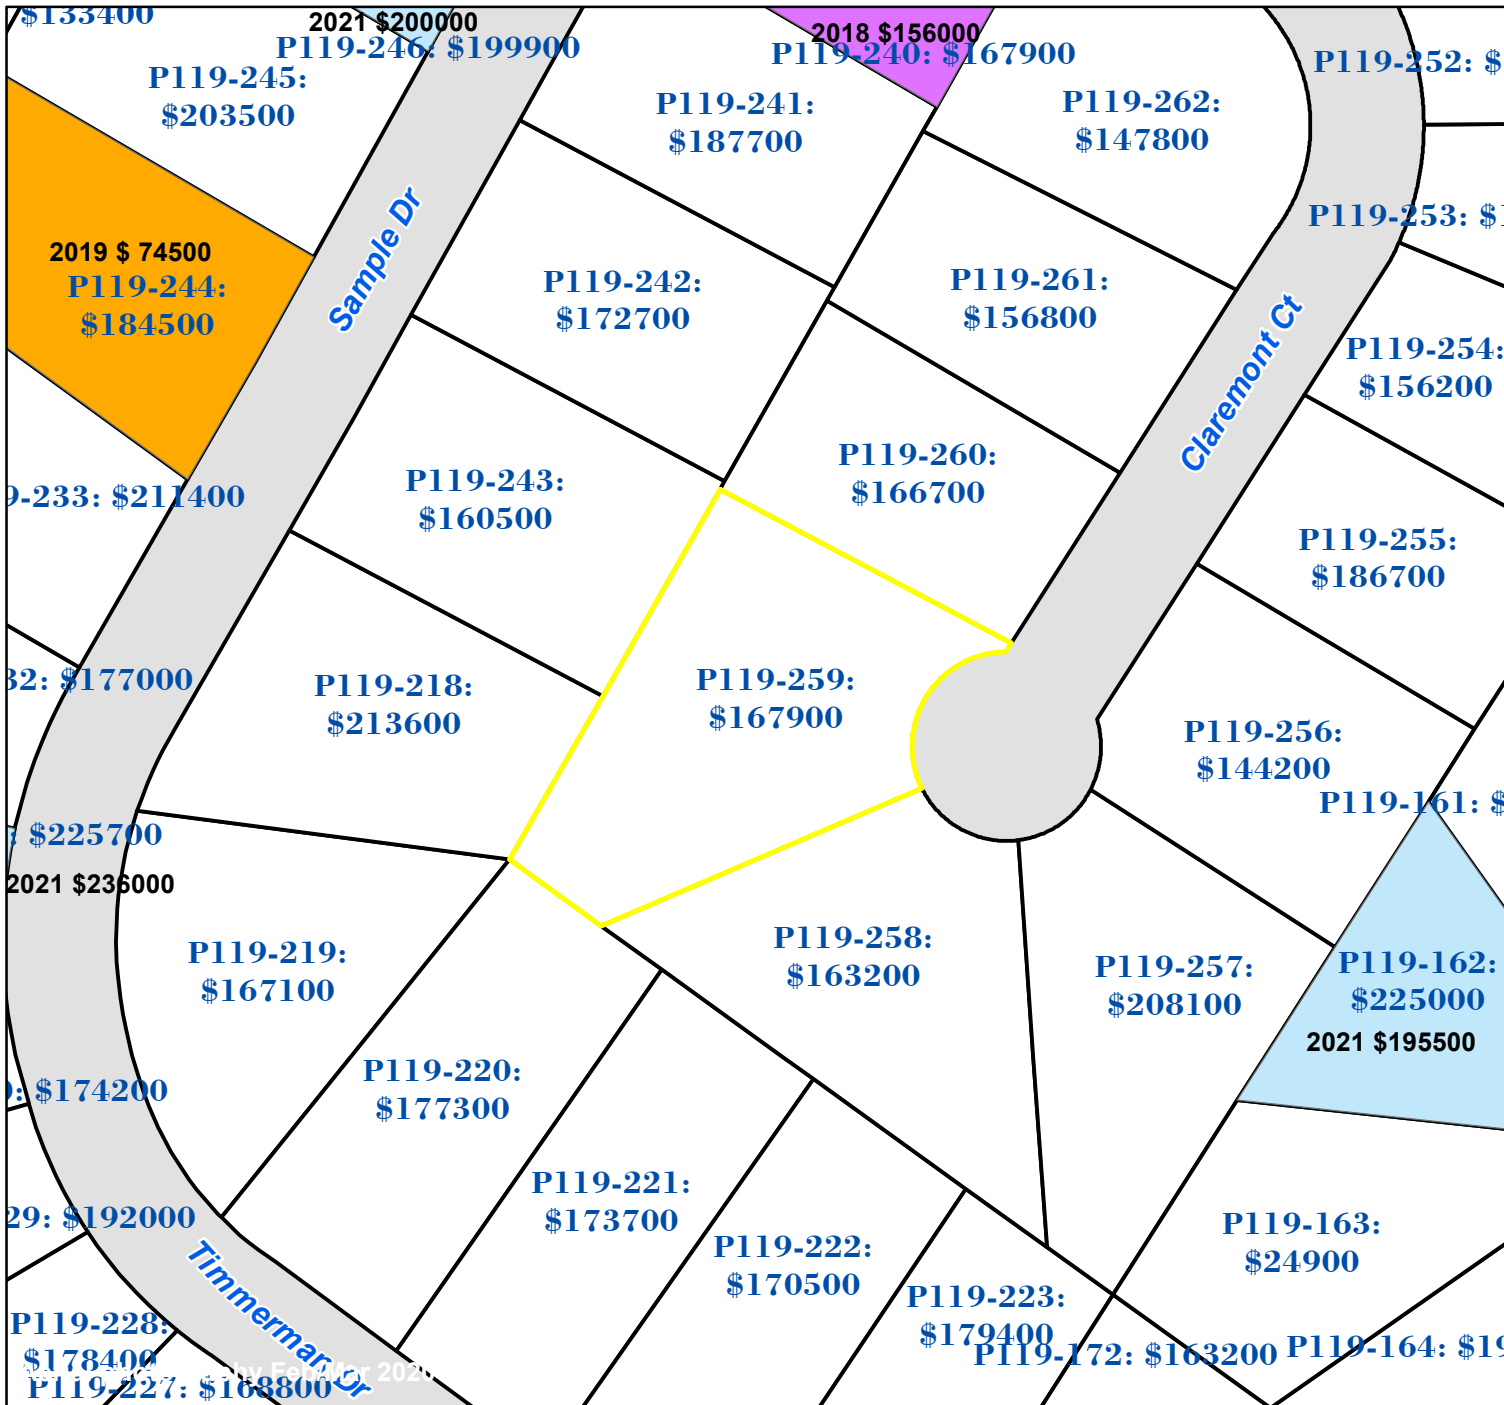

Pasquotank County, NC

Parcel ID: 890401454039

Map: P119-259

LOT: 0

00215 CLAREMONT CT
GODFREY, PAMELA B

215 CLAREMONT CRT
ELIZABETH CITY NC 27909

Deed Book: 540
Deed Page: 55
Date: 0

Land Value: 34000
Ag Value: 0
Bldg Value: 133900
Total Value: 167900

Taxed Acres: 0.512

Legend

- Sales in 2022
- Sales in 2021
- Sales in 2020
- Sales in 2019
- Sales in 2018

PASQUOTANK COUNTY NC

Date: 3/1/2023

Property Ownership/
Lines as of January 1, 2023

NOT A SURVEY

This map was created from historic maps, recorded deeds and surveys. It CAN NOT be used to convey land, settle land disputes or build fences.