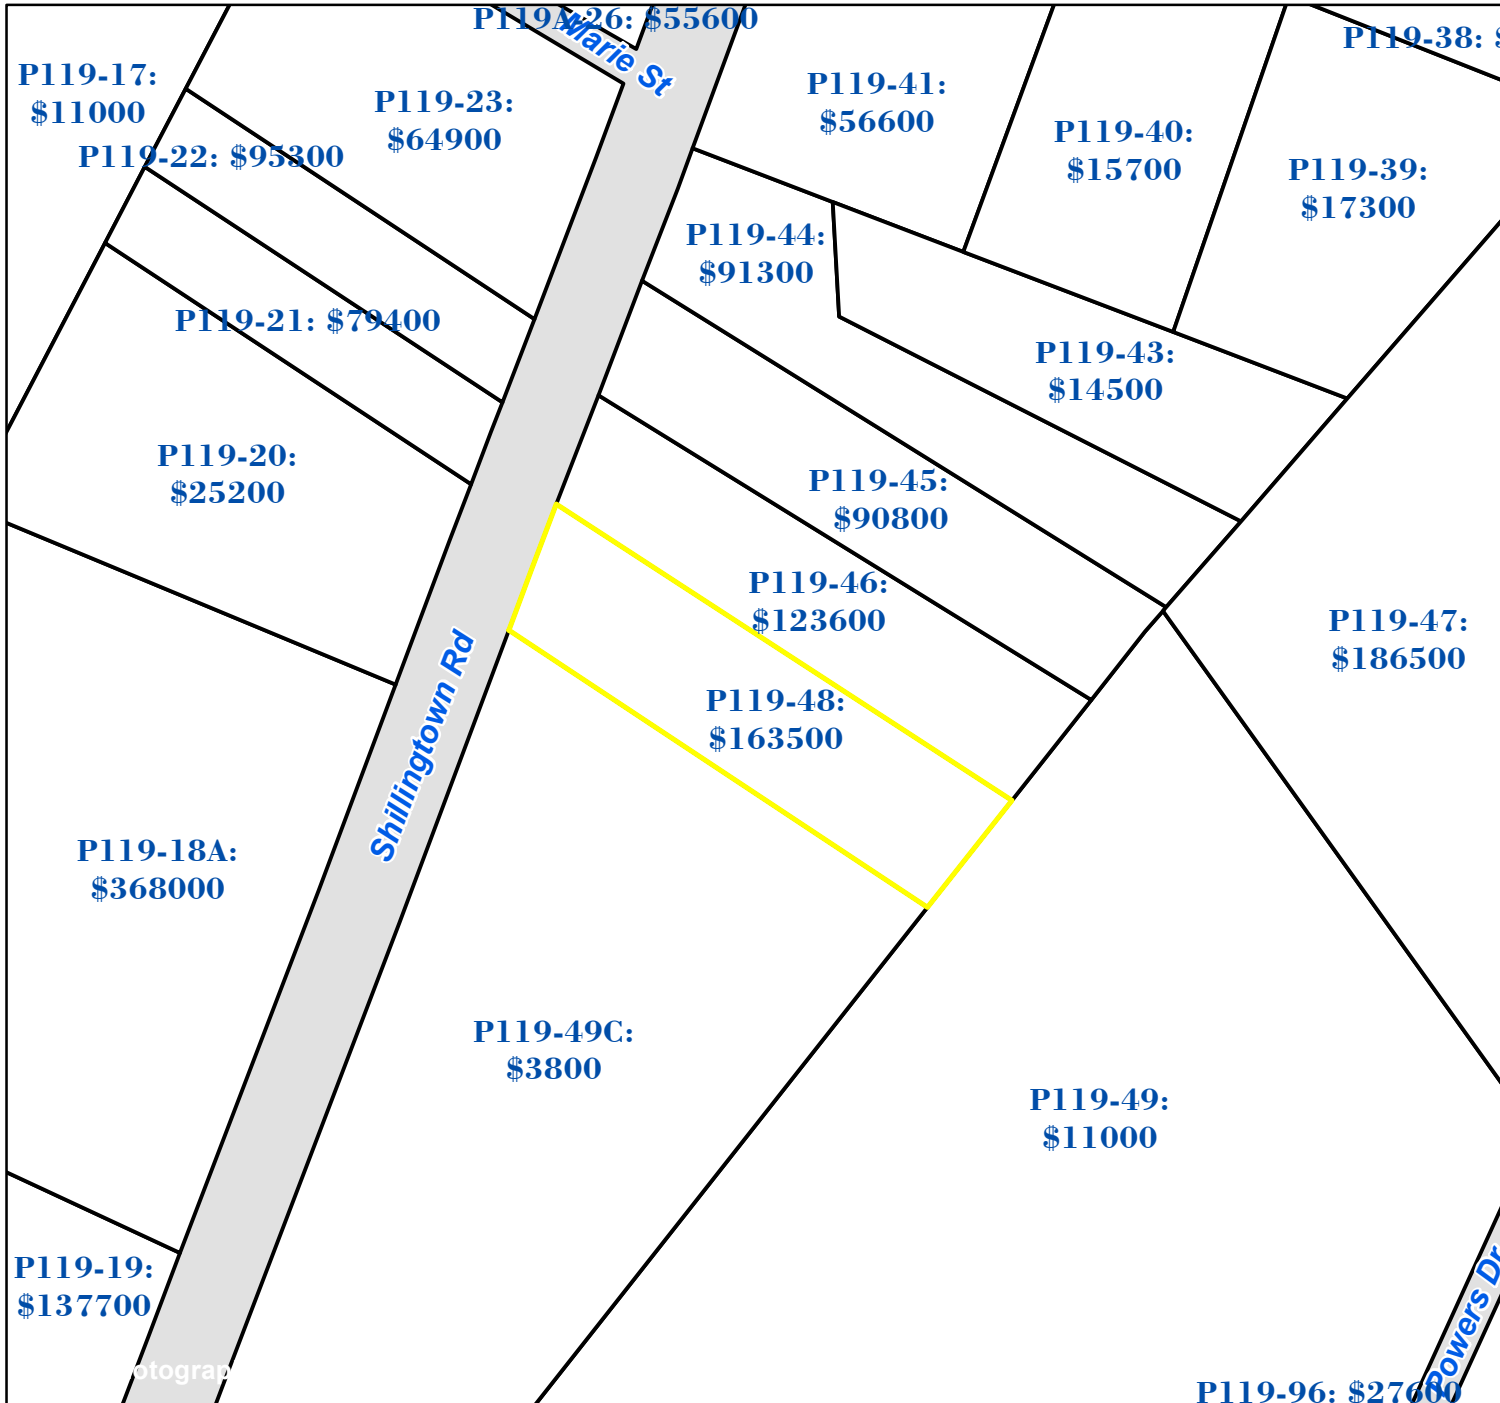

Pasquotank County, NC

Parcel ID: 890401472392
 Map: P119-48

LOT: 0

00880 SHILLINGTOWN RD
 DELFORE, LLC

1026 HAM OVERMAN RD
 ELIZABETH CITY NC 27909

Deed Book: 1474
 Deed Page: 555
 Date: 20221230

Land Value: 28600
 Ag Value: 0
 Bldg Value: 134900
 Total Value: 163500

Taxed Acres: 0.634

Legend

- Sales in 2022
- Sales in 2021
- Sales in 2020
- Sales in 2019
- Sales in 2018

PASQUOTANK COUNTY NC

Date: 3/1/2023

Property Ownership/
 Lines as of January 1, 2023

NOT A SURVEY

This map was created from historic maps, recorded deeds and surveys.
 It CAN NOT be used to convey land, settle land disputes or build fences.