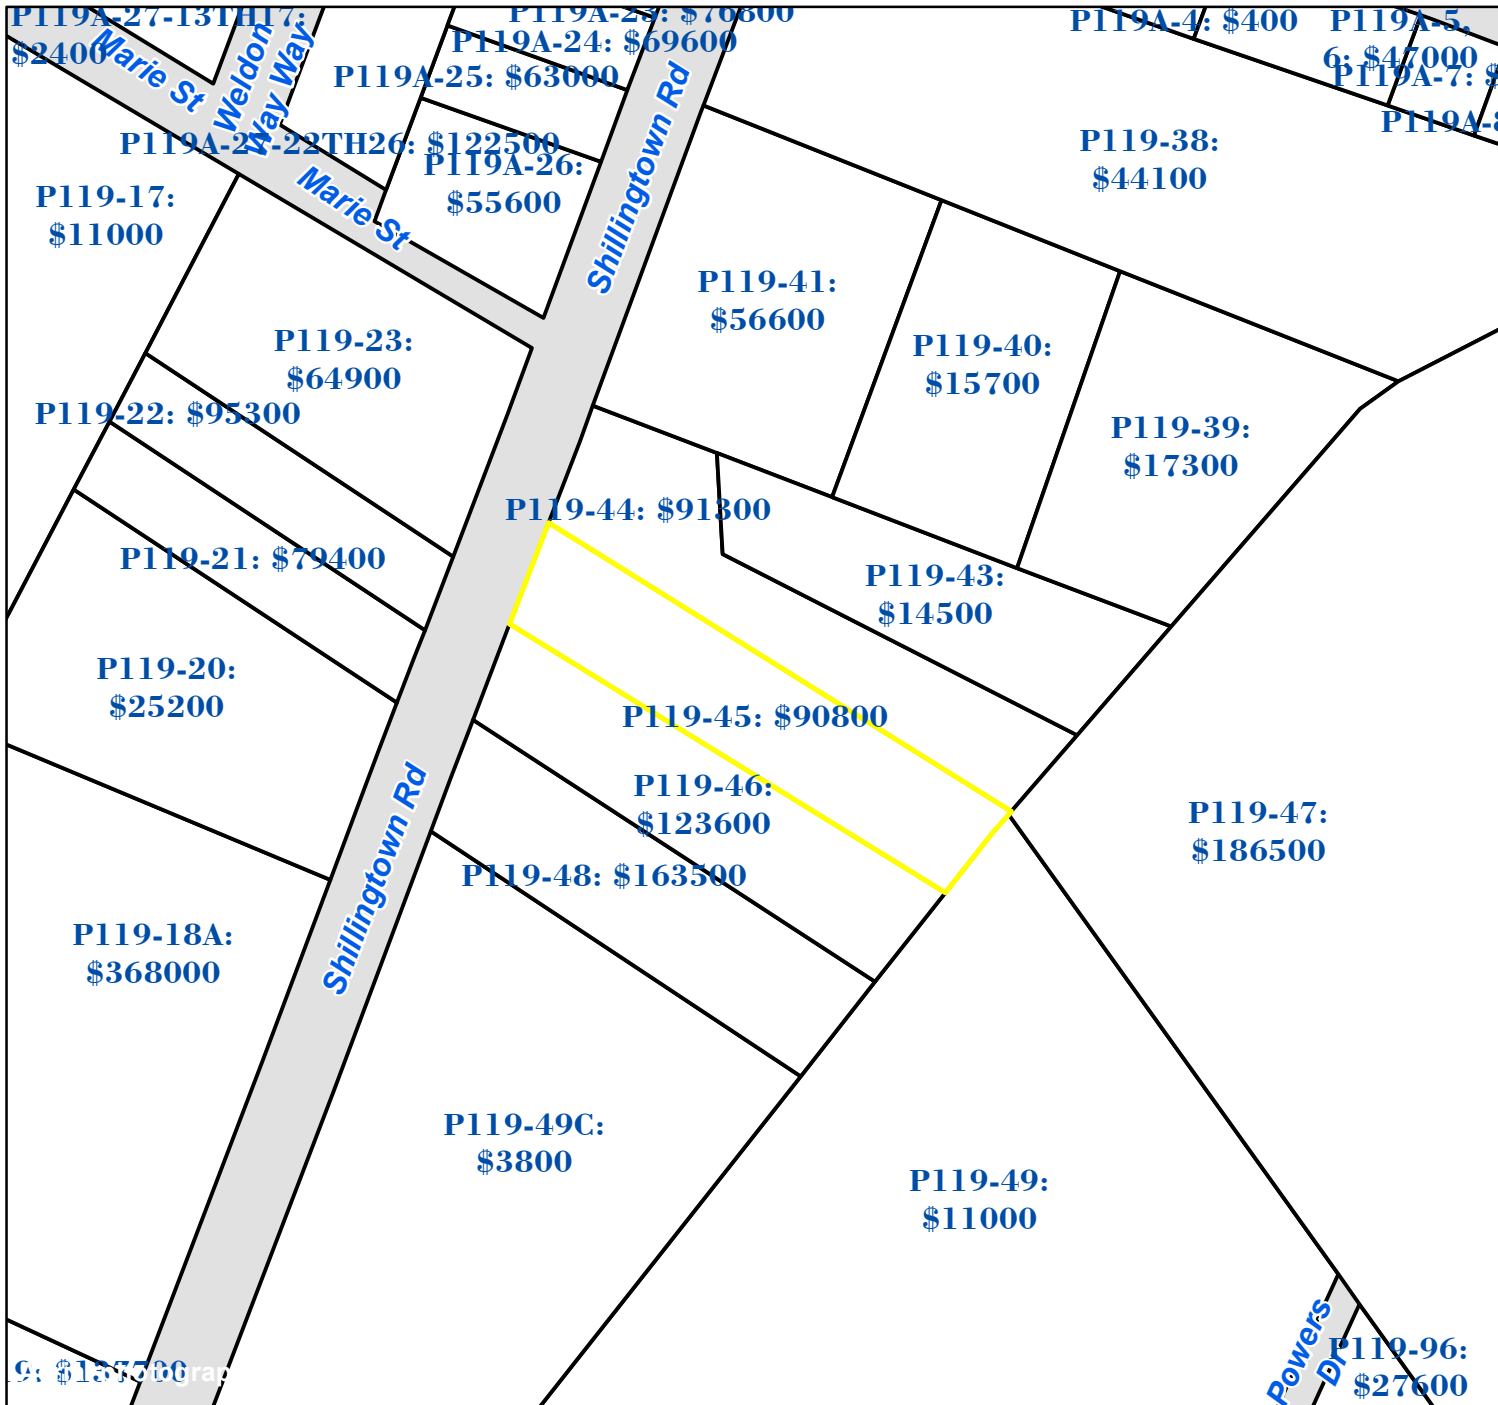

Pasquotank County, NC

Parcel ID: 890401473475
 Map: P119-45

LOT: 0

00884 SHILLINGTOWN RD
 BOWE, KEITH L & CHERYL L

884 SHILLINGTOWN RD
 ELIZABETH CITY NC 27909

Deed Book: 1009
 Deed Page: 903
 Date: 20080305

Land Value: 33300
 Ag Value: 0
 Bldg Value: 57500
 Total Value: 90800

Taxed Acres: 0.976

Legend

- Sales in 2022
- Sales in 2021
- Sales in 2020
- Sales in 2019
- Sales in 2018

Date: 3/1/2023

Property Ownership/
 Lines as of January 1, 2023

NOT A SURVEY

This map was created from historic maps, recorded deeds and surveys.
 It CAN NOT be used to convey land, settle land disputes or build fences.