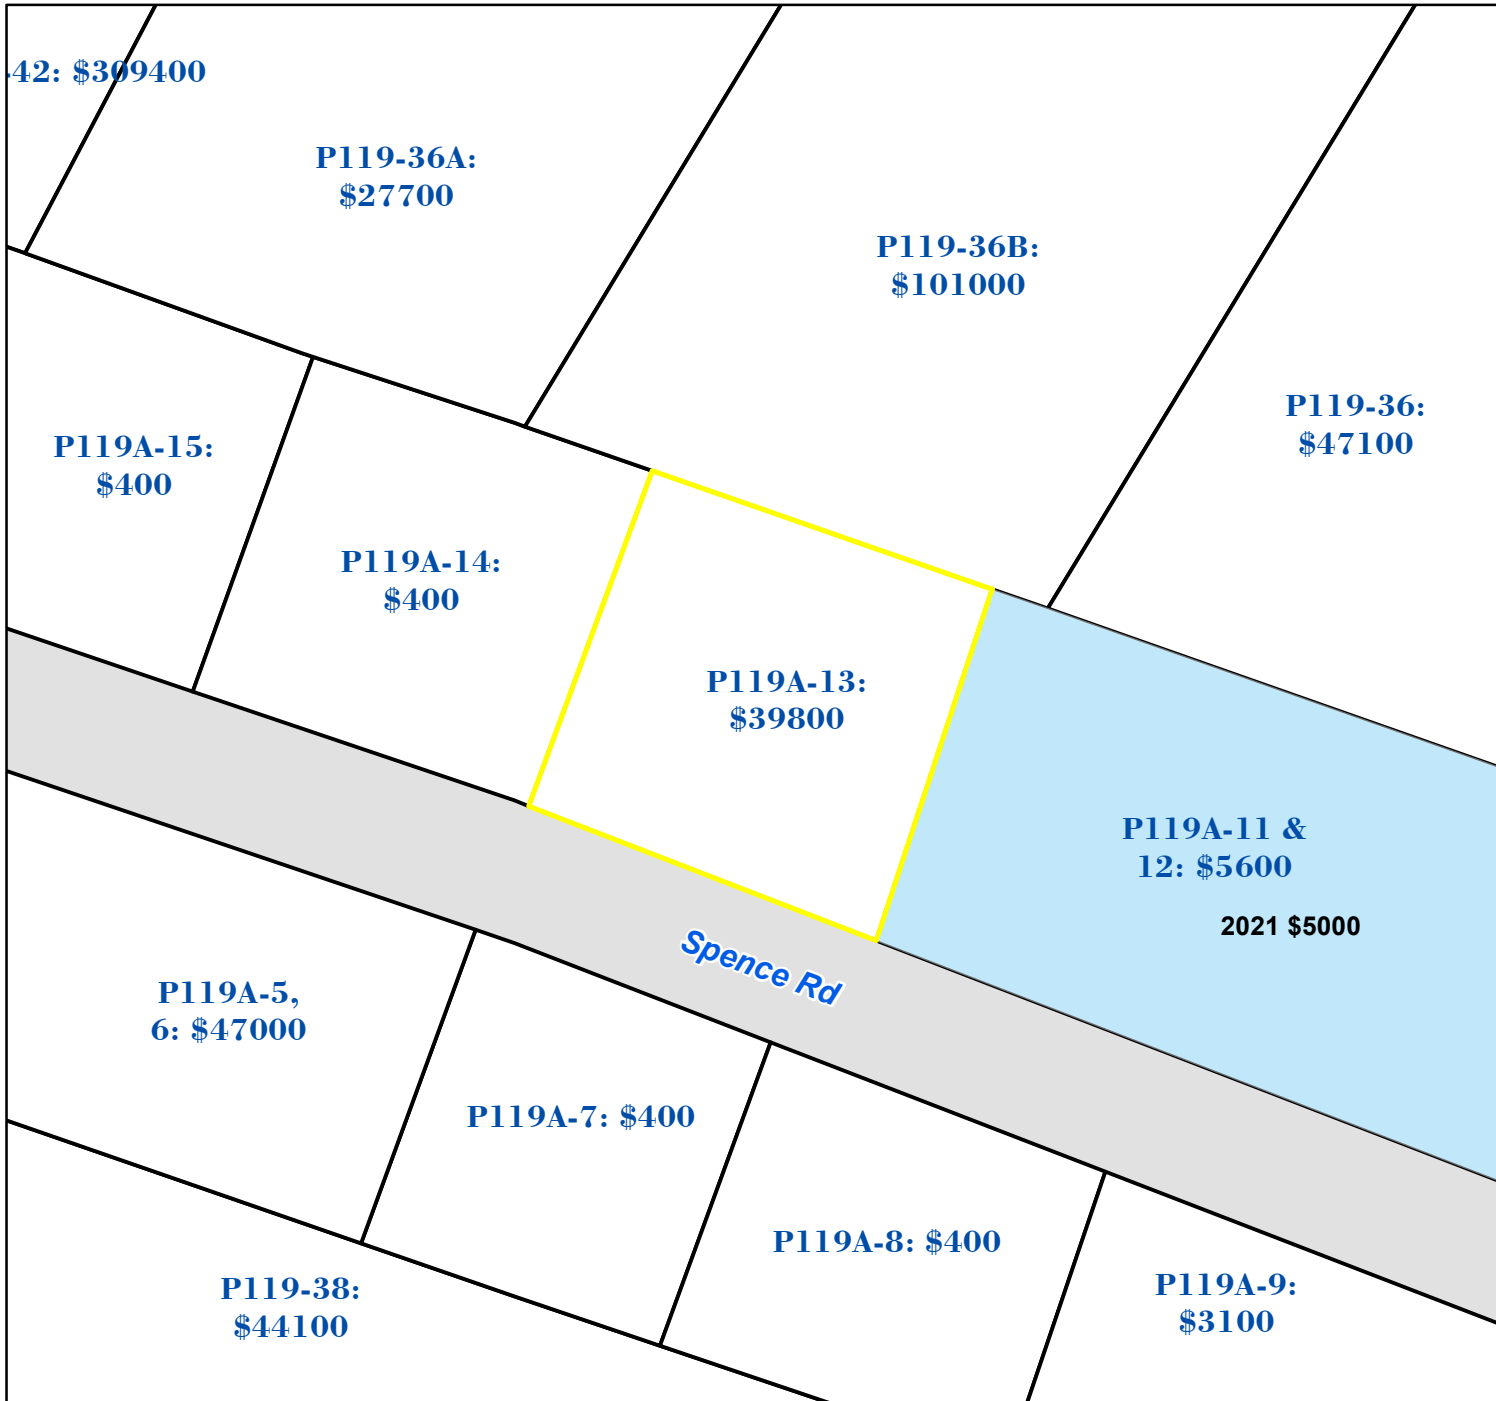

Pasquotank County, NC

Parcel ID: 890401489075

Map: P119A-13

LOT: 7

00114 SPENCE RD
SCOTIA EQUITY TRUST
NOSAK GROUP, LLC
3701 SACRAMENTO ST
SAN FRANCISCO CA 94118

Deed Book: 1466
Deed Page: 701
Date: 20220928

Land Value: 5300
Ag Value: 0
Bldg Value: 34500
Total Value: 39800

Taxed Acres: 0.132

NOT A SURVEY

This map was created from historic maps, recorded deeds and surveys.
It CAN NOT be used to convey land, settle land disputes or build fences.

PASQUOTANK
COUNTY NC

Date: 3/1/2023

Property Ownership/
Lines as of January 1, 2023