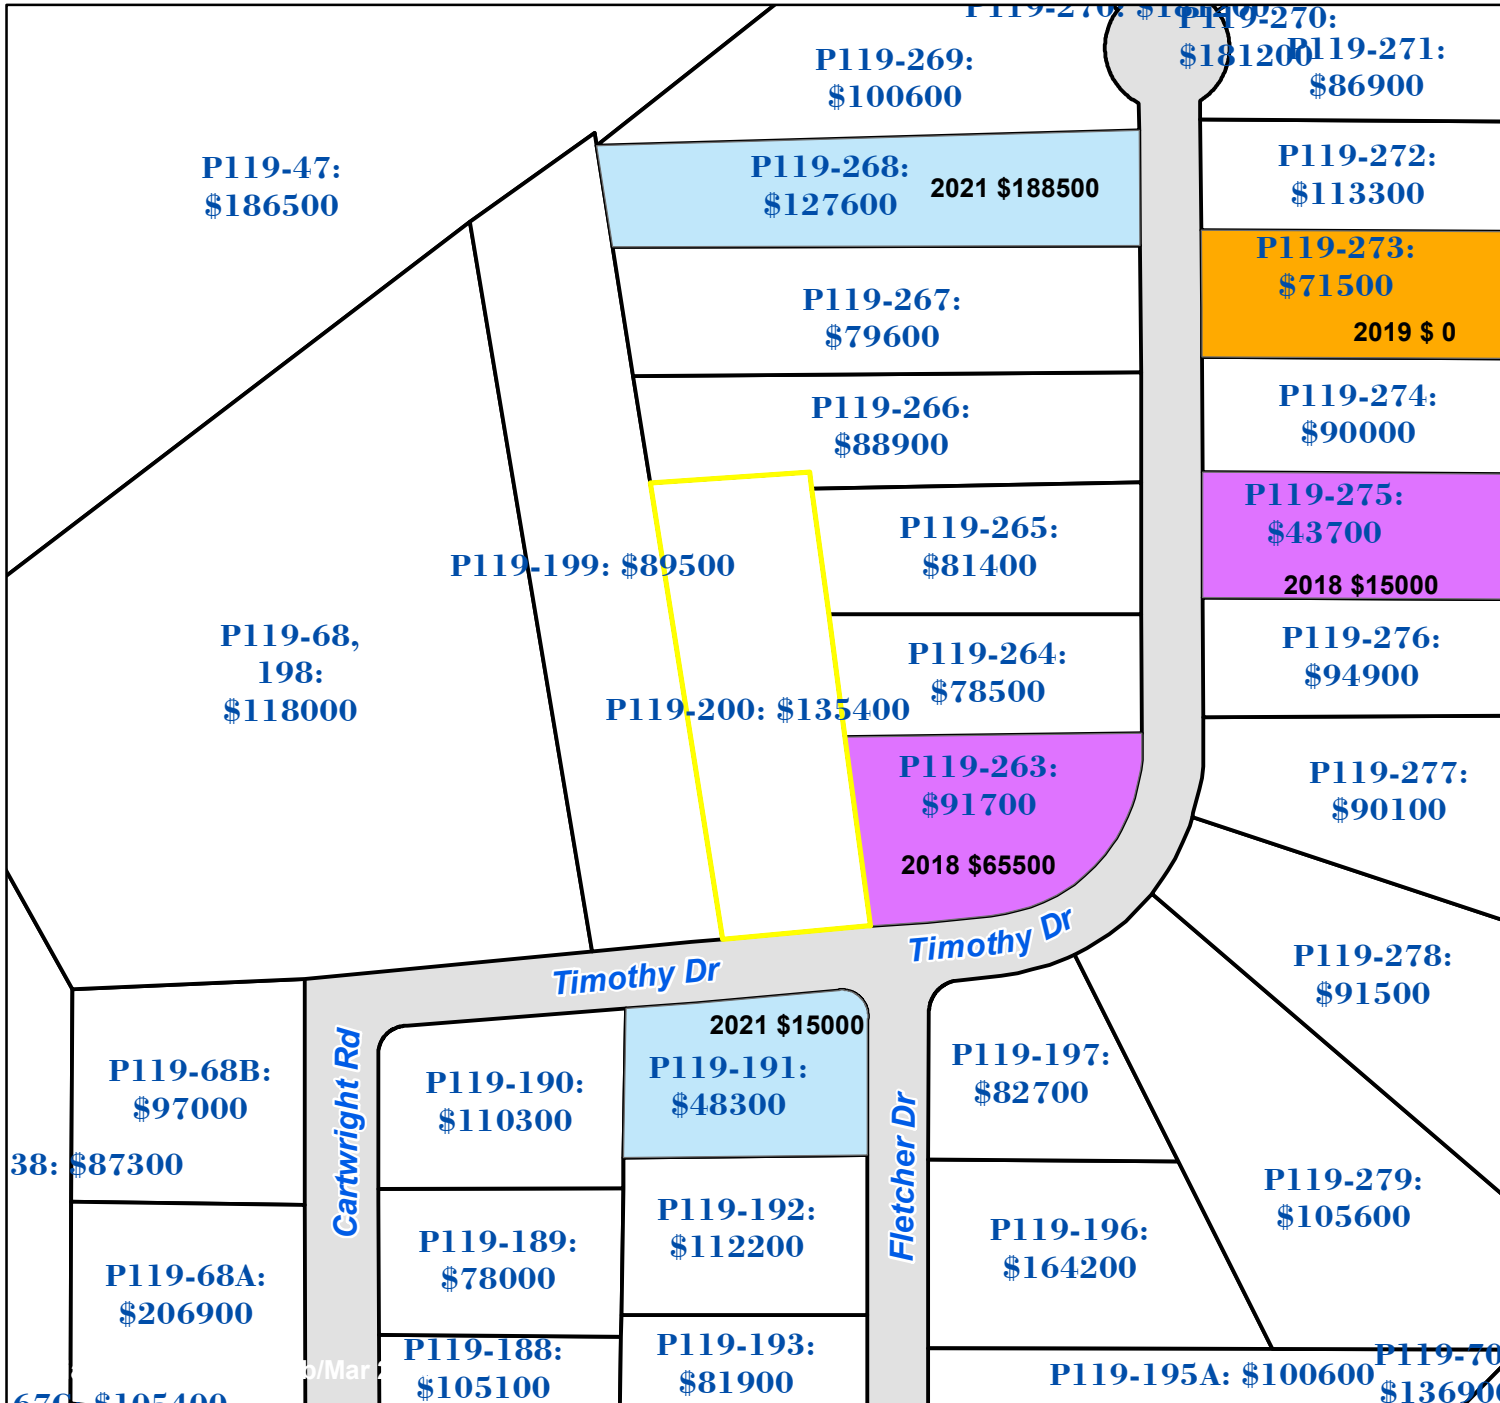

Pasquotank County, NC

Parcel ID: 890402674132

Map: P119-200

LOT: 0

00600 TIMOTHY DR
LAMB, GARY W

600 TIMOTHY DR
ELIZABETH CITY NC 27909

Deed Book:
Deed Page:
Date: 0

Land Value: 33700
Ag Value: 0
Bldg Value: 101700
Total Value: 135400

Taxed Acres: 1.056

Legend

- Sales in 2022
- Sales in 2021
- Sales in 2020
- Sales in 2019
- Sales in 2018

PASQUOTANK COUNTY NC

Date: 3/1/2023

Property Ownership/
Lines as of January 1, 2023

NOT A SURVEY

This map was created from historic maps, recorded deeds and surveys.
It CAN NOT be used to convey land, settle land disputes or build fences.