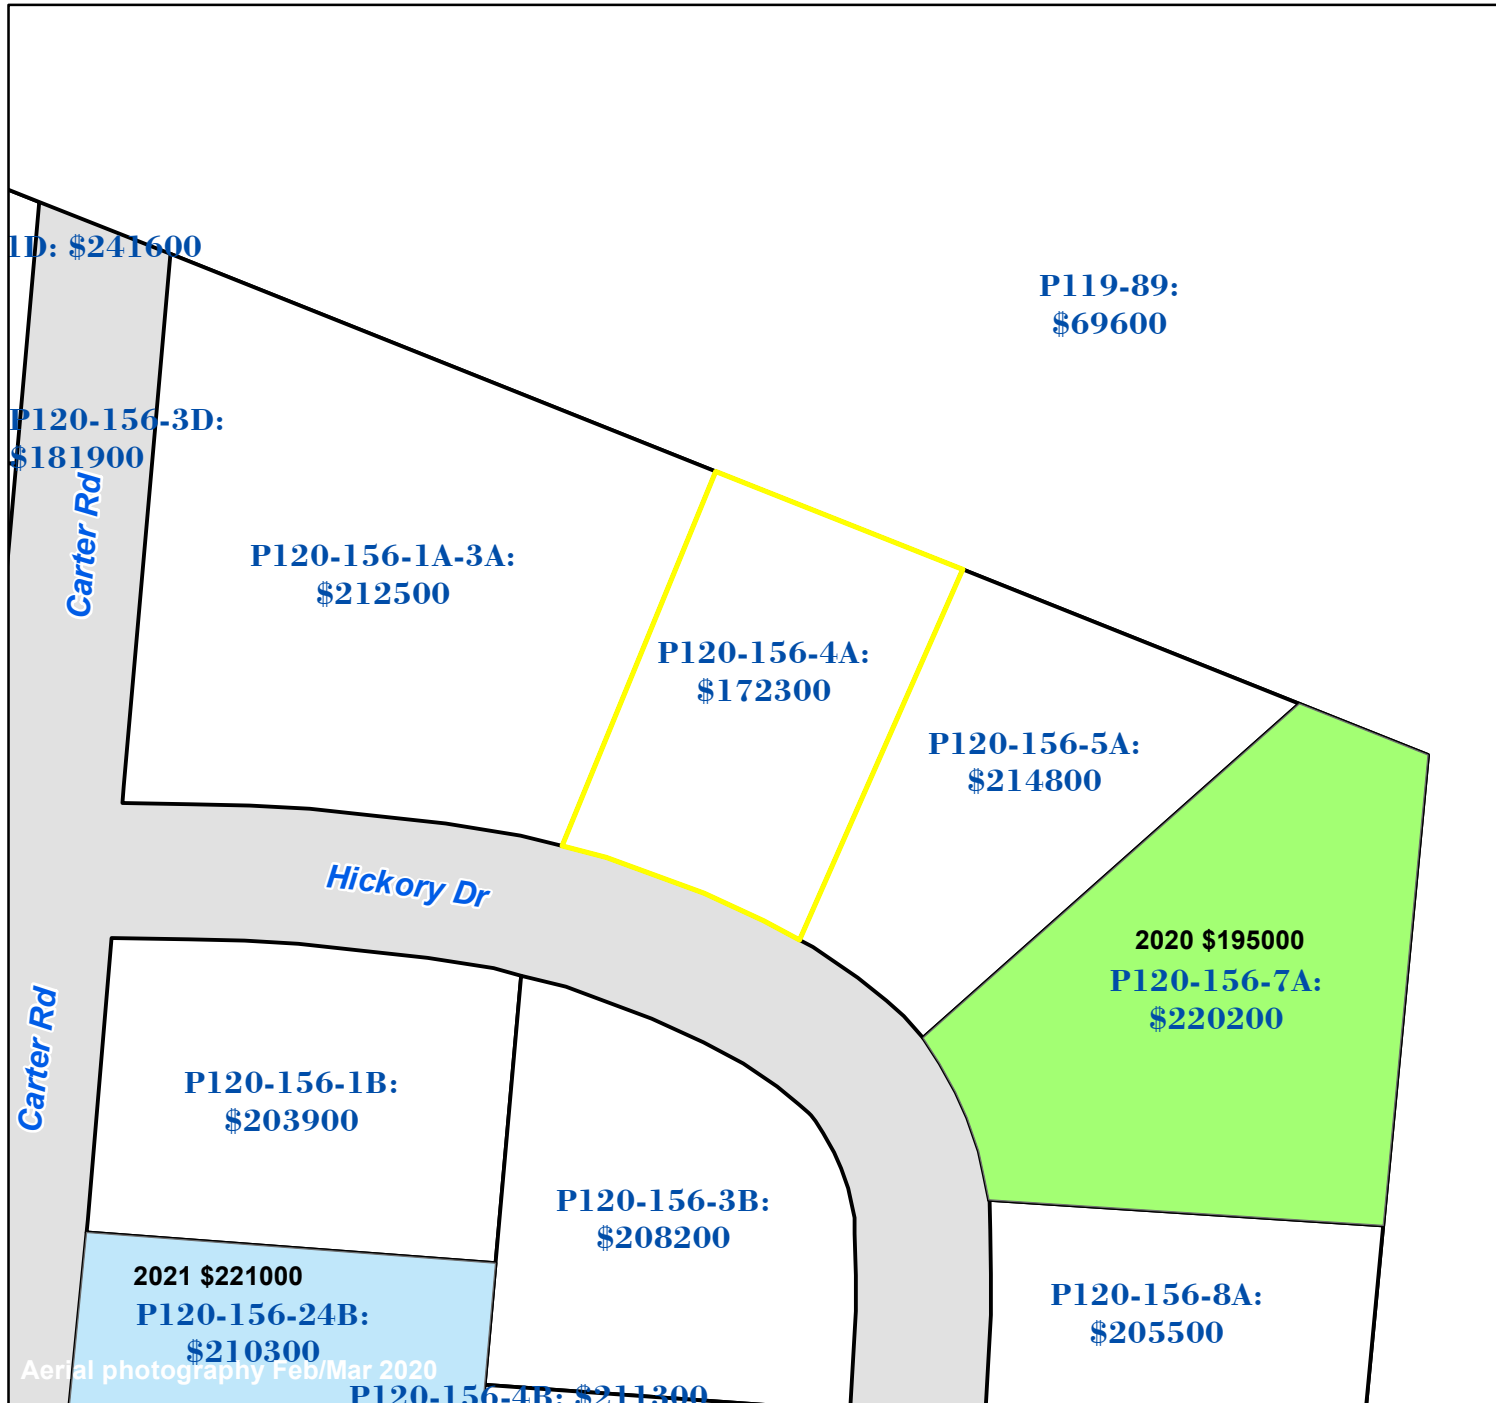

Pasquotank County, NC

Parcel ID: 890402952249

Map: P120-156-4A

LOT: 0

00424 HICKORY DR
TRUEBLOOD, PEGGY JENNINGS

424 HICKORY DR
ELIZABETH CITY NC 27909

Deed Book: 1440
Deed Page: 254
Date: 20220126

Land Value: 33300
Ag Value: 0
Bldg Value: 139000
Total Value: 172300

Taxed Acres: 0.45

PASQUOTANK
COUNTY NC

Date: 3/1/2023

Property Ownership/
Lines as of January 1, 2023

NOT A SURVEY

This map was created from historic maps, recorded deeds and surveys.
It CAN NOT be used to convey land, settle land disputes or build fences.