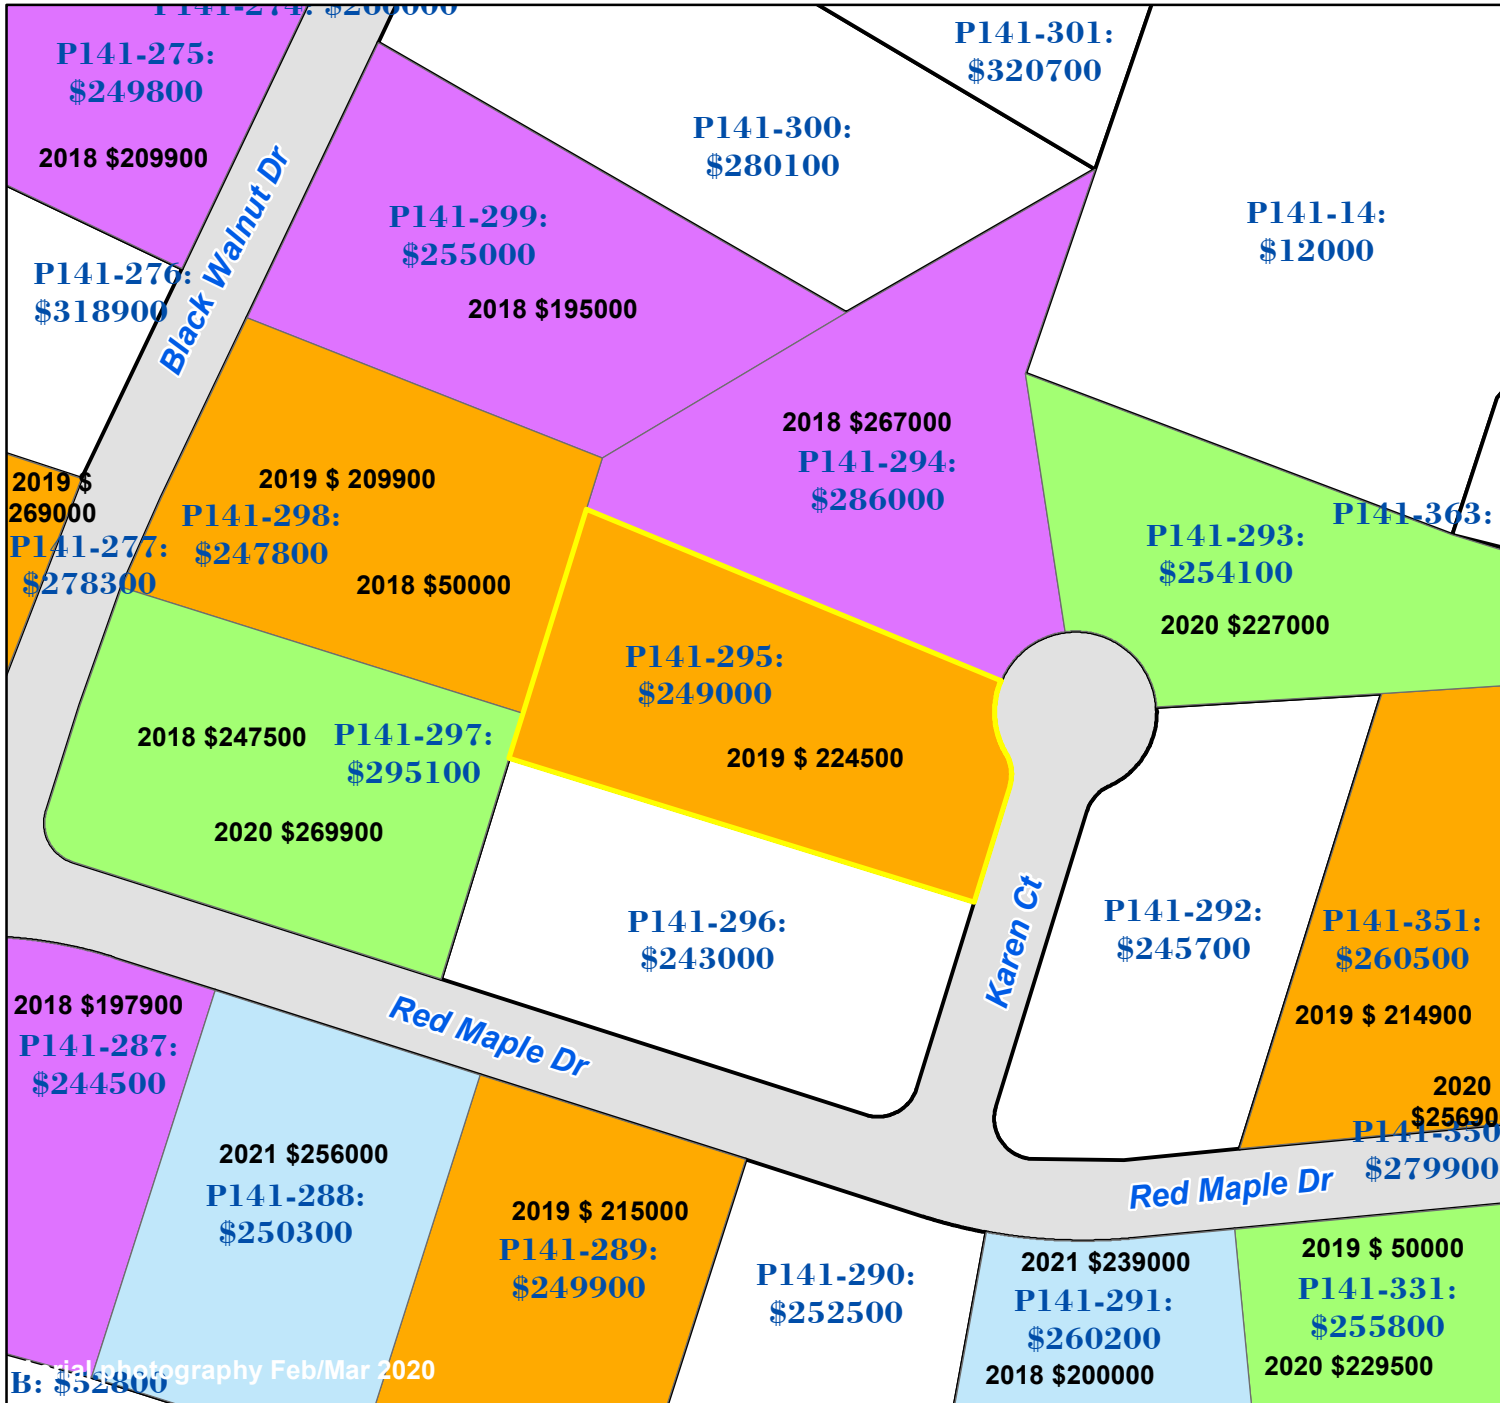

Pasquotank County, NC

Parcel ID: 890504827058

Map: P141-295

LOT: 60

00103 KAREN CT
ANDERSON, THOMAS
& KELSEY HAGAN
103 KAREN CT
ELIZABETH CITY NC 27909

Deed Book: 1336
Deed Page: 538
Date: 20190524
MB 47/10
Land Value: 48200
Ag Value: 0
Bldg Value: 200800
Total Value: 249000
Taxed Acres: 0.99

PASQUOTANK COUNTY NC

Date: 3/1/2023

Property Ownership/
Lines as of January 1, 2023

NOT A SURVEY

This map was created from historic maps, recorded deeds and surveys. It CAN NOT be used to convey land, settle land disputes or build fences.