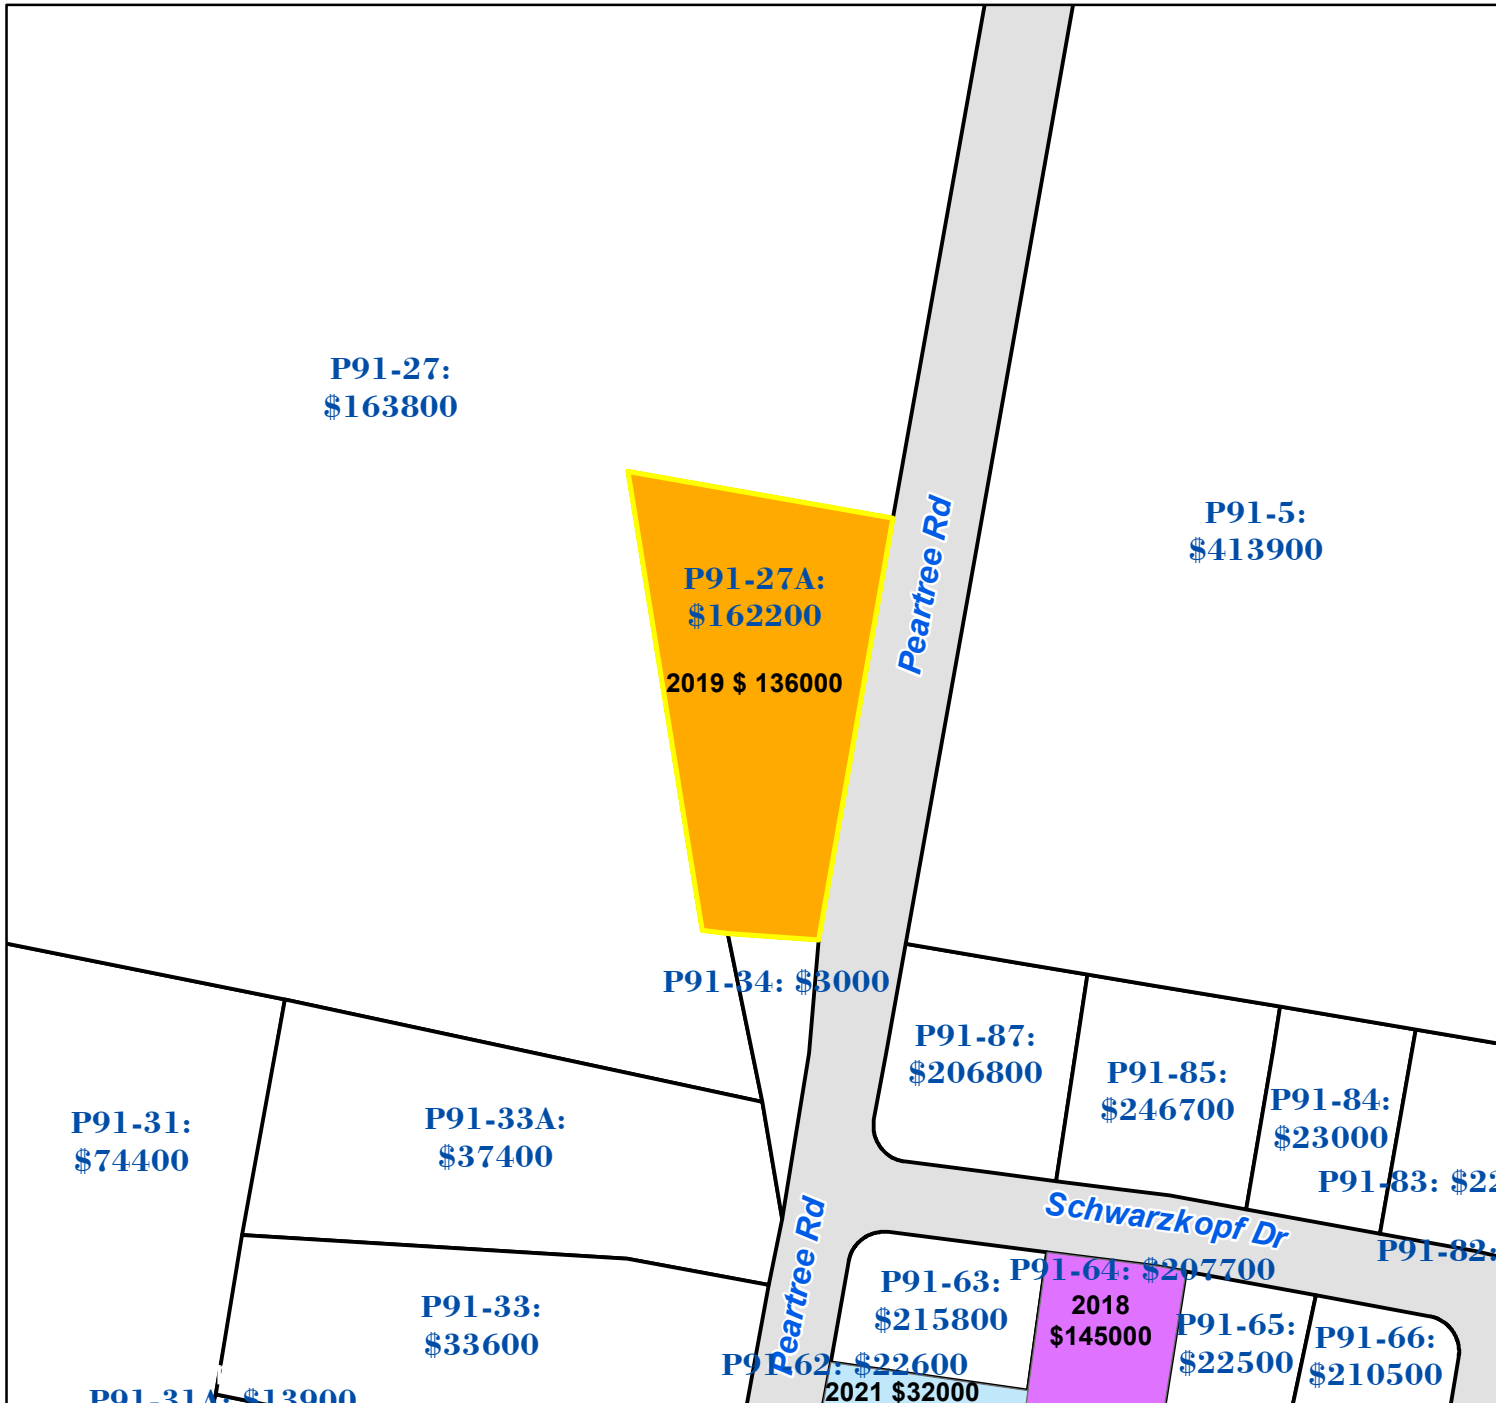

# Pasquotank County, NC

Parcel ID: 891202777615

Map: P91-27A

LOT: 0

01825 PEARTREE ROAD  
 PHTHISIC, SAMUEL R &  
 LAUREN A DRENNAN  
 1825 PEARTREE RD  
 ELIZABETH CITY NC 27909

Deed Book: 1343  
 Deed Page: 582  
 Date: 20190813

Land Value: 33600  
 Ag Value: 0  
 Bldg Value: 128600  
 Total Value: 162200

Taxed Acres: 1

**PASQUOTANK COUNTY NC**

Date: 3/1/2023

Property Ownership/  
 Lines as of January 1, 2023

**NOT A SURVEY**

This map was created from historic maps, recorded deeds and surveys.  
 It CAN NOT be used to convey land, settle land disputes or build fences.