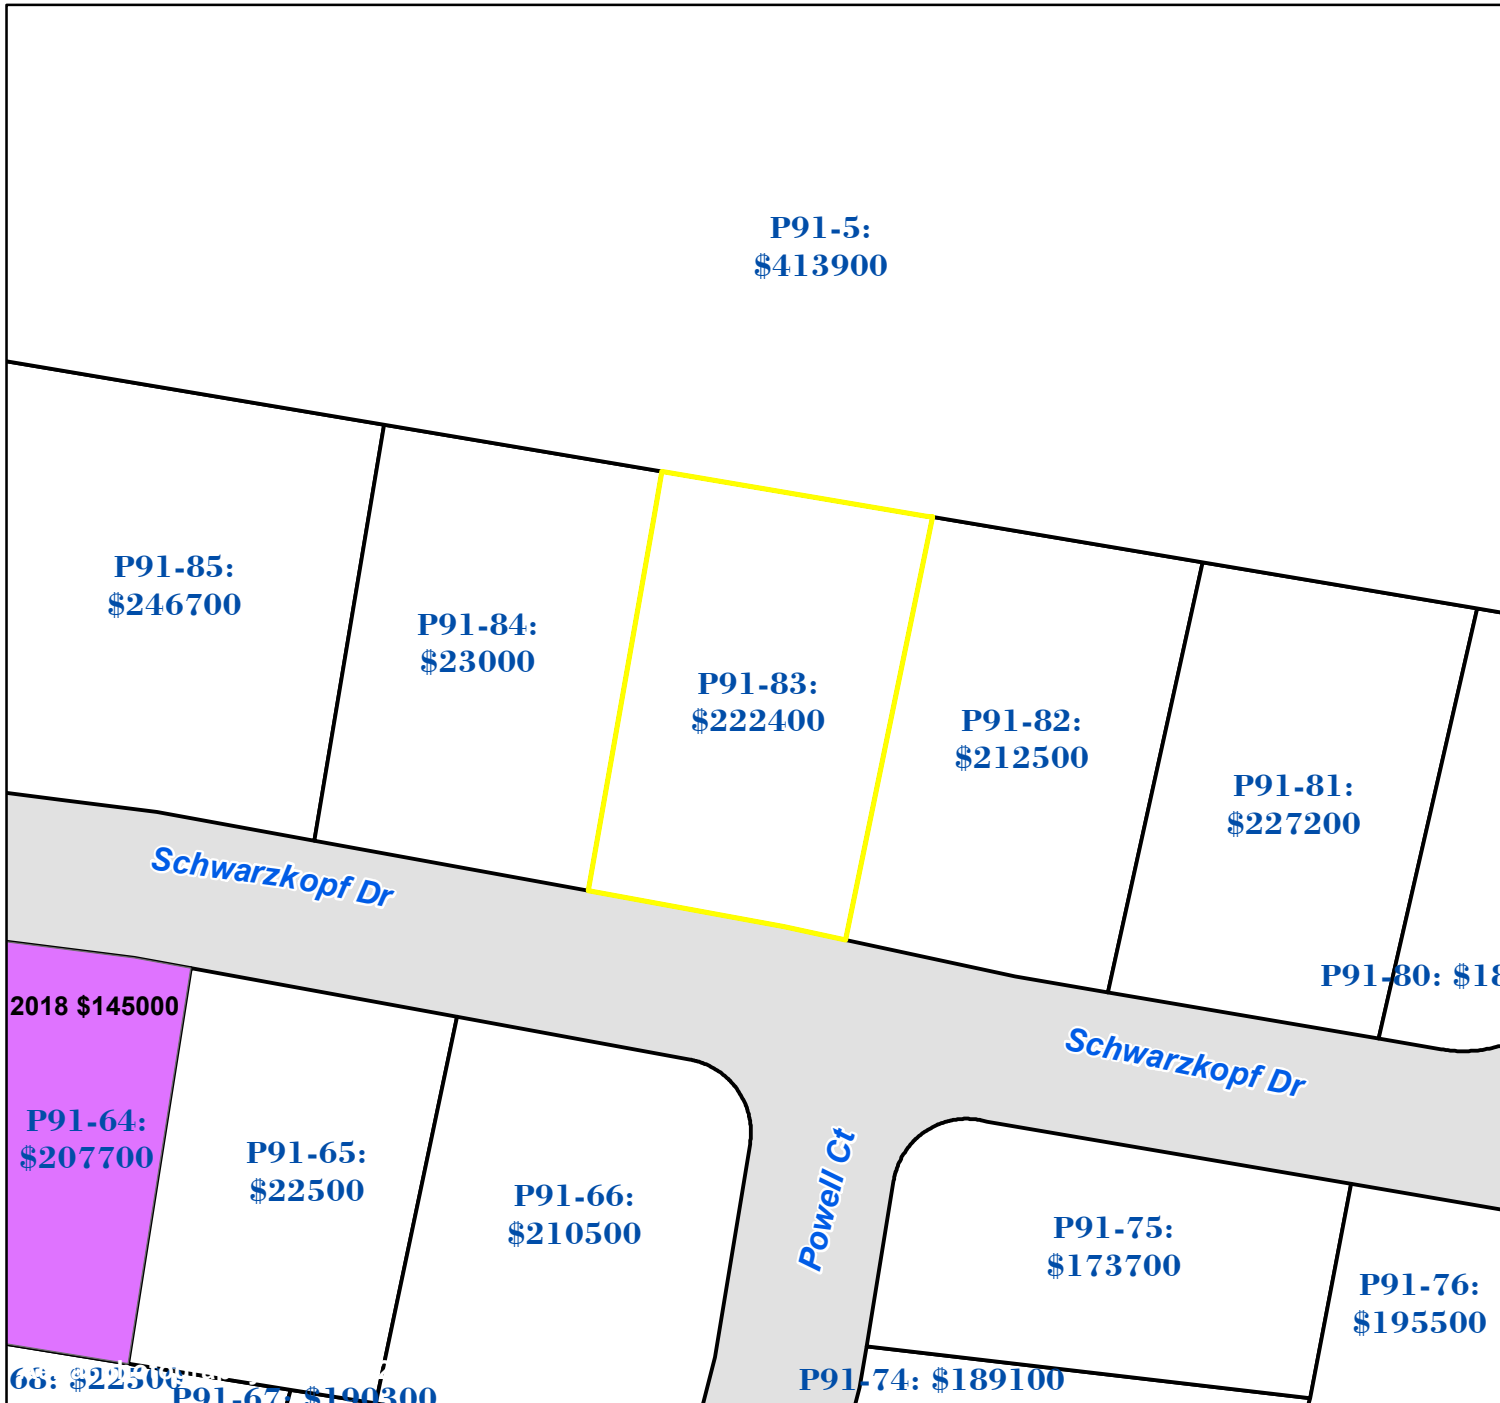

Pasquotank County, NC

Parcel ID: 891202872307

Map: P91-83

LOT: 0

00108 SCHWARZKOPF DR
EGLESTON, DELORIS J

108 SCHWARZKOPF DR
ELIZABETH CITY, NC 27909

Deed Book: 698
Deed Page: 520
Date: 20010831

Land Value: 22900
Ag Value: 0
Bldg Value: 199500
Total Value: 222400

Taxed Acres: 0.302

PASQUOTANK COUNTY, NC

Date: 3/1/2023

Property Ownership/
Lines as of January 1, 2023

NOT A SURVEY

This map was created from historic maps, recorded deeds and surveys.
It CAN NOT be used to convey land, settle land disputes or build fences.