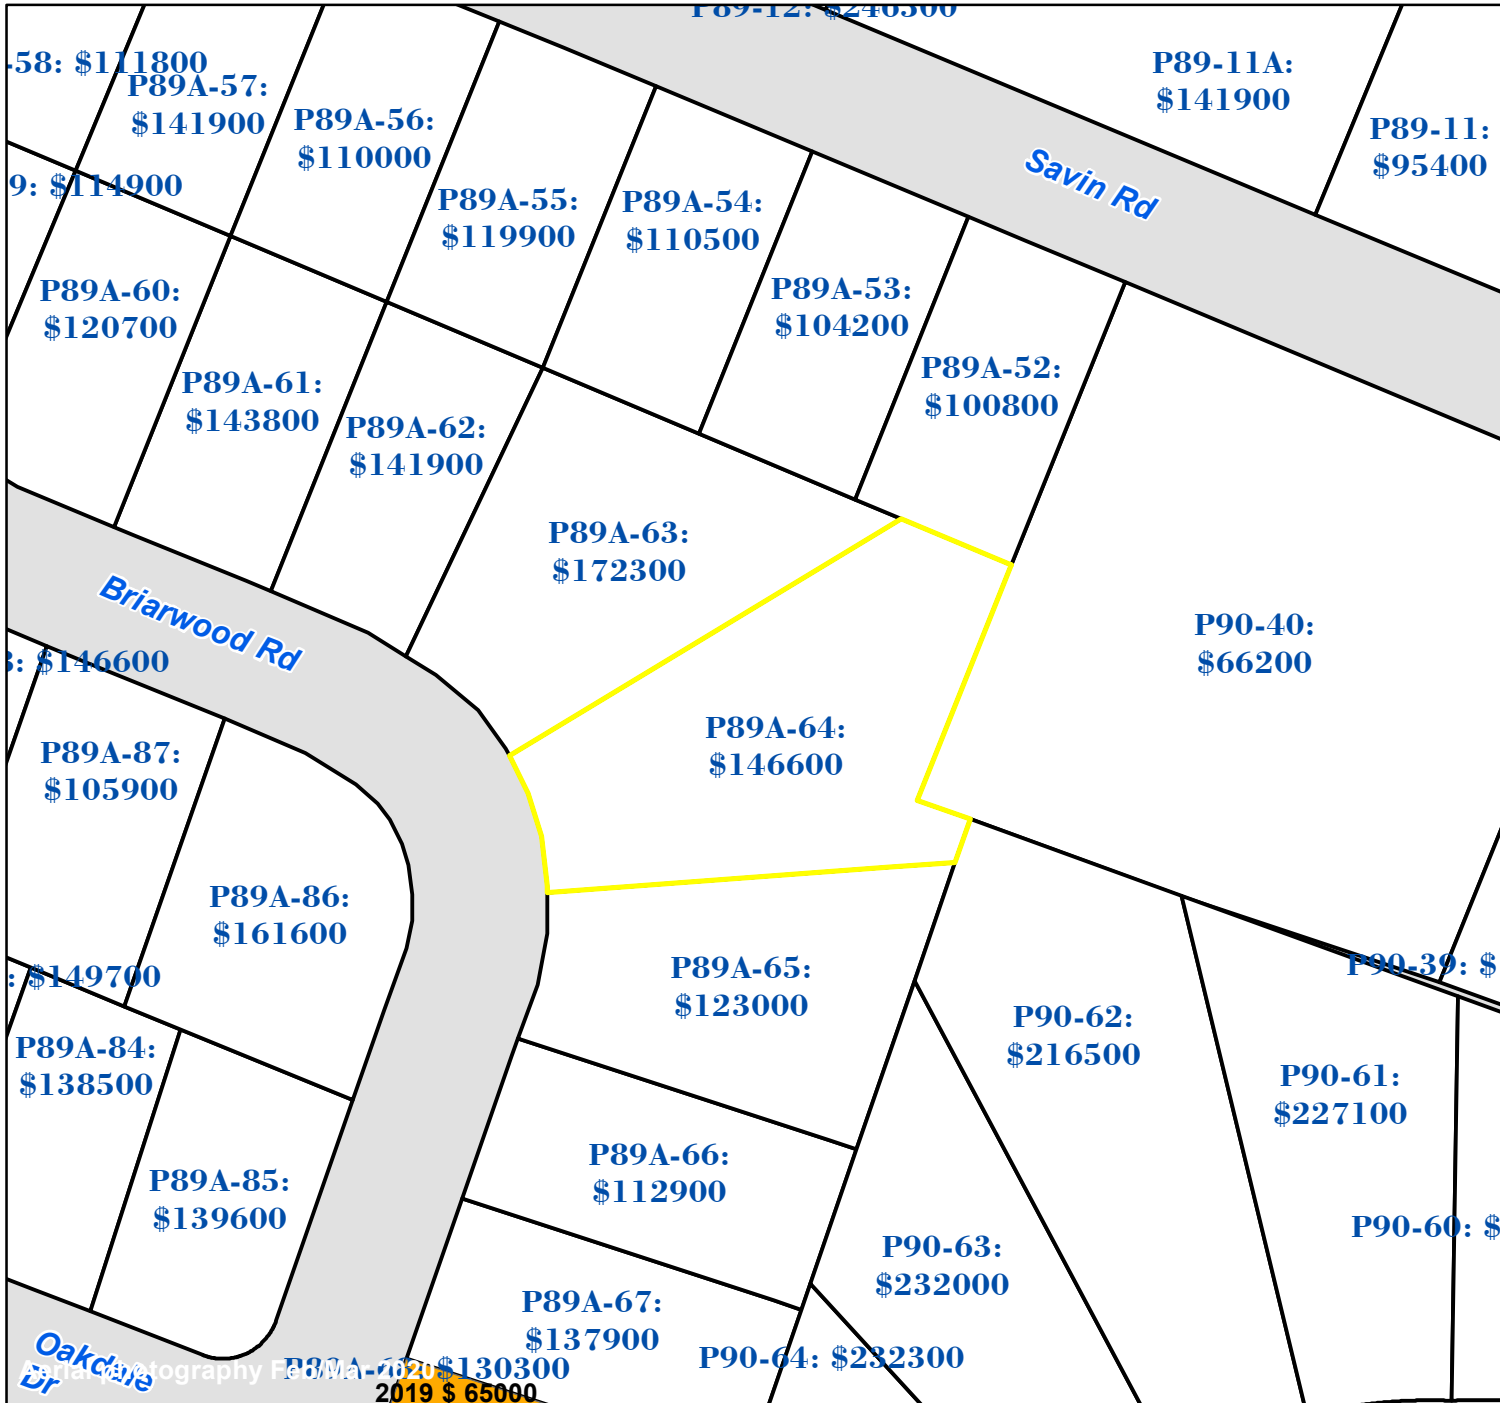

Aerial Photography February 2019

NOT A SURVEY

This map was created from historic maps, recorded deeds and surveys.
It CAN NOT be used to convey land, settle land disputes or build fences.