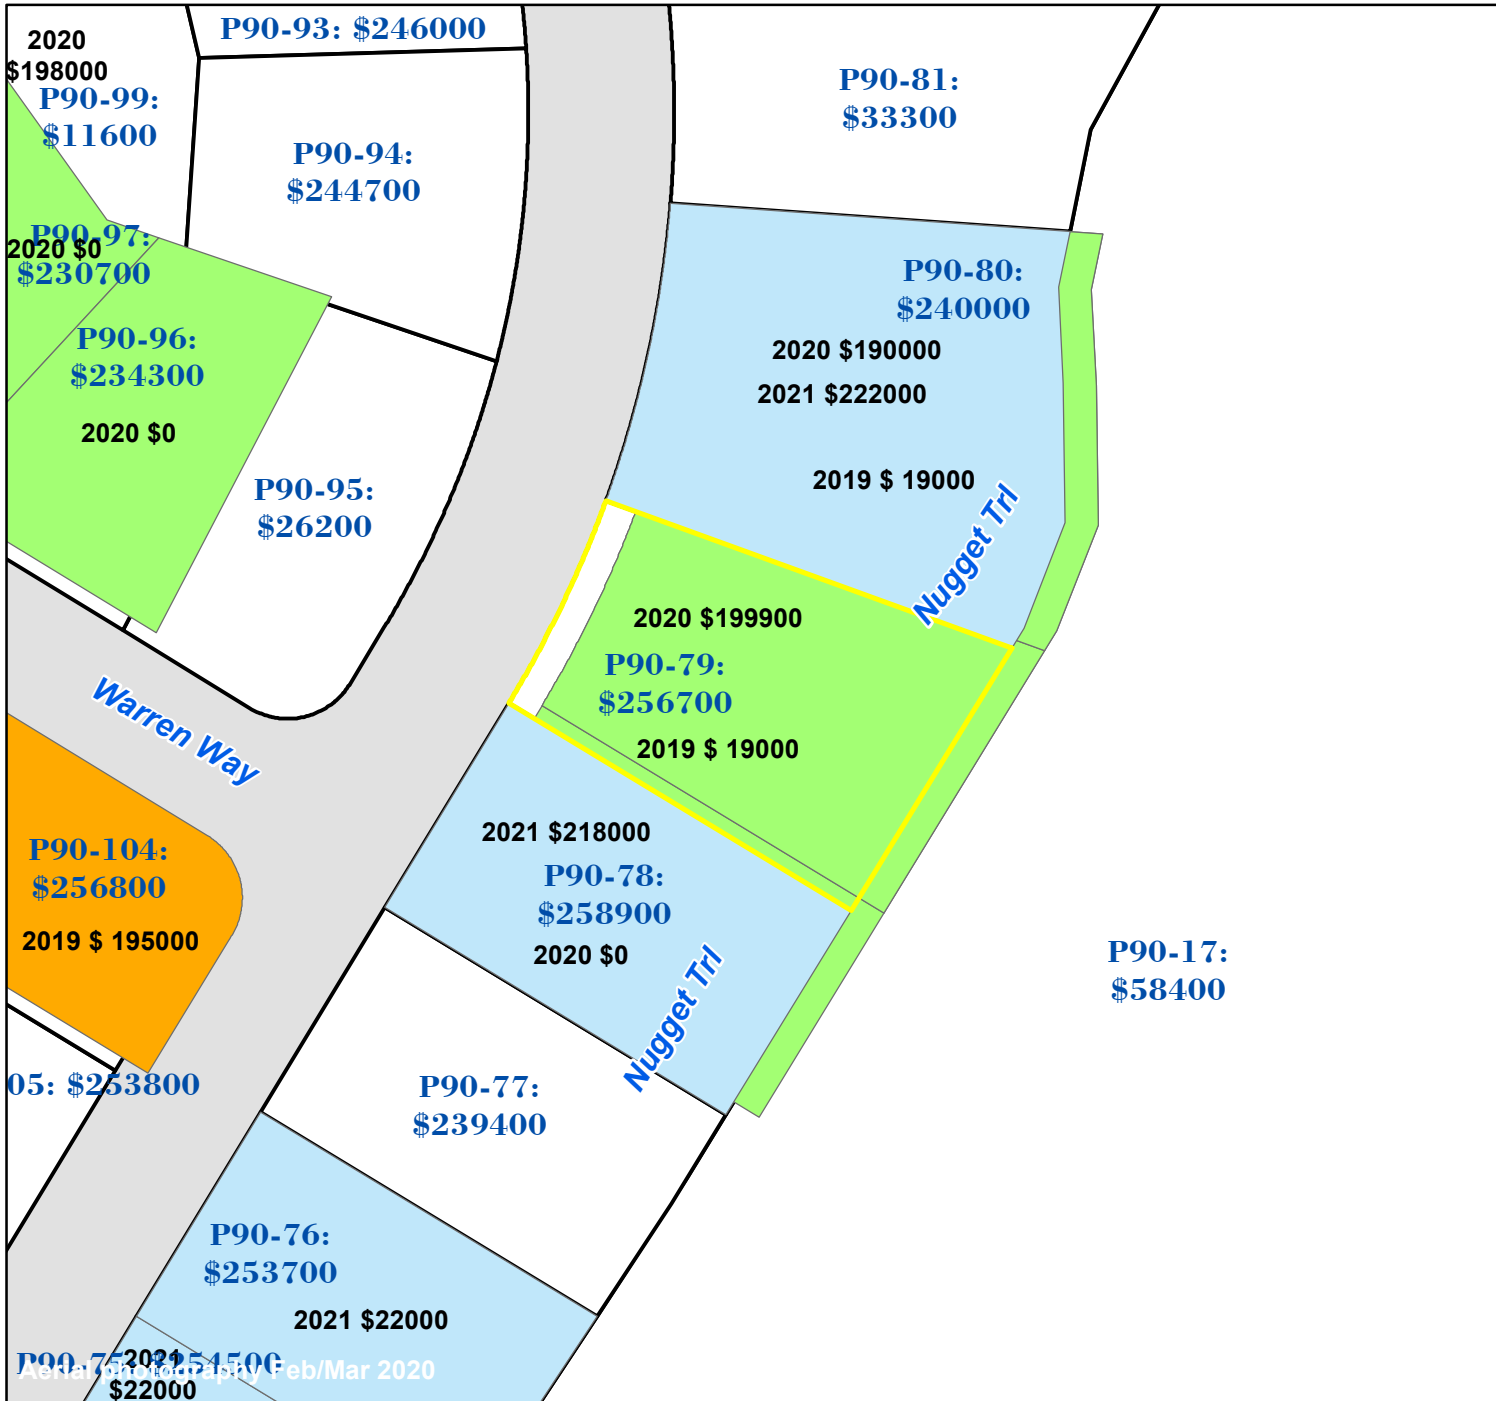

Pasquotank County, NC

Parcel ID: 891303128132
 Map: P90-79

LOT: 52

00116 NUGGET TRL
 JACKSON, KENDRICK LASALLE

116 NUGGET TRAIL
 ELIZABETH CITY NC 27909

Deed Book: 1372
 Deed Page: 159
 Date: 20200709
 MB49/1
 Land Value: 26700
 Ag Value: 0
 Bldg Value: 230000
 Total Value: 256700

Taxed Acres: 0.294

Legend

- Sales in 2022
- Sales in 2021
- Sales in 2020
- Sales in 2019
- Sales in 2018

PASQUOTANK COUNTY NC

Date: 3/1/2023

Property Ownership/
 Lines as of January 1, 2023

NOT A SURVEY

This map was created from historic maps, recorded deeds and surveys.
 It CAN NOT be used to convey land, settle land disputes or build fences.