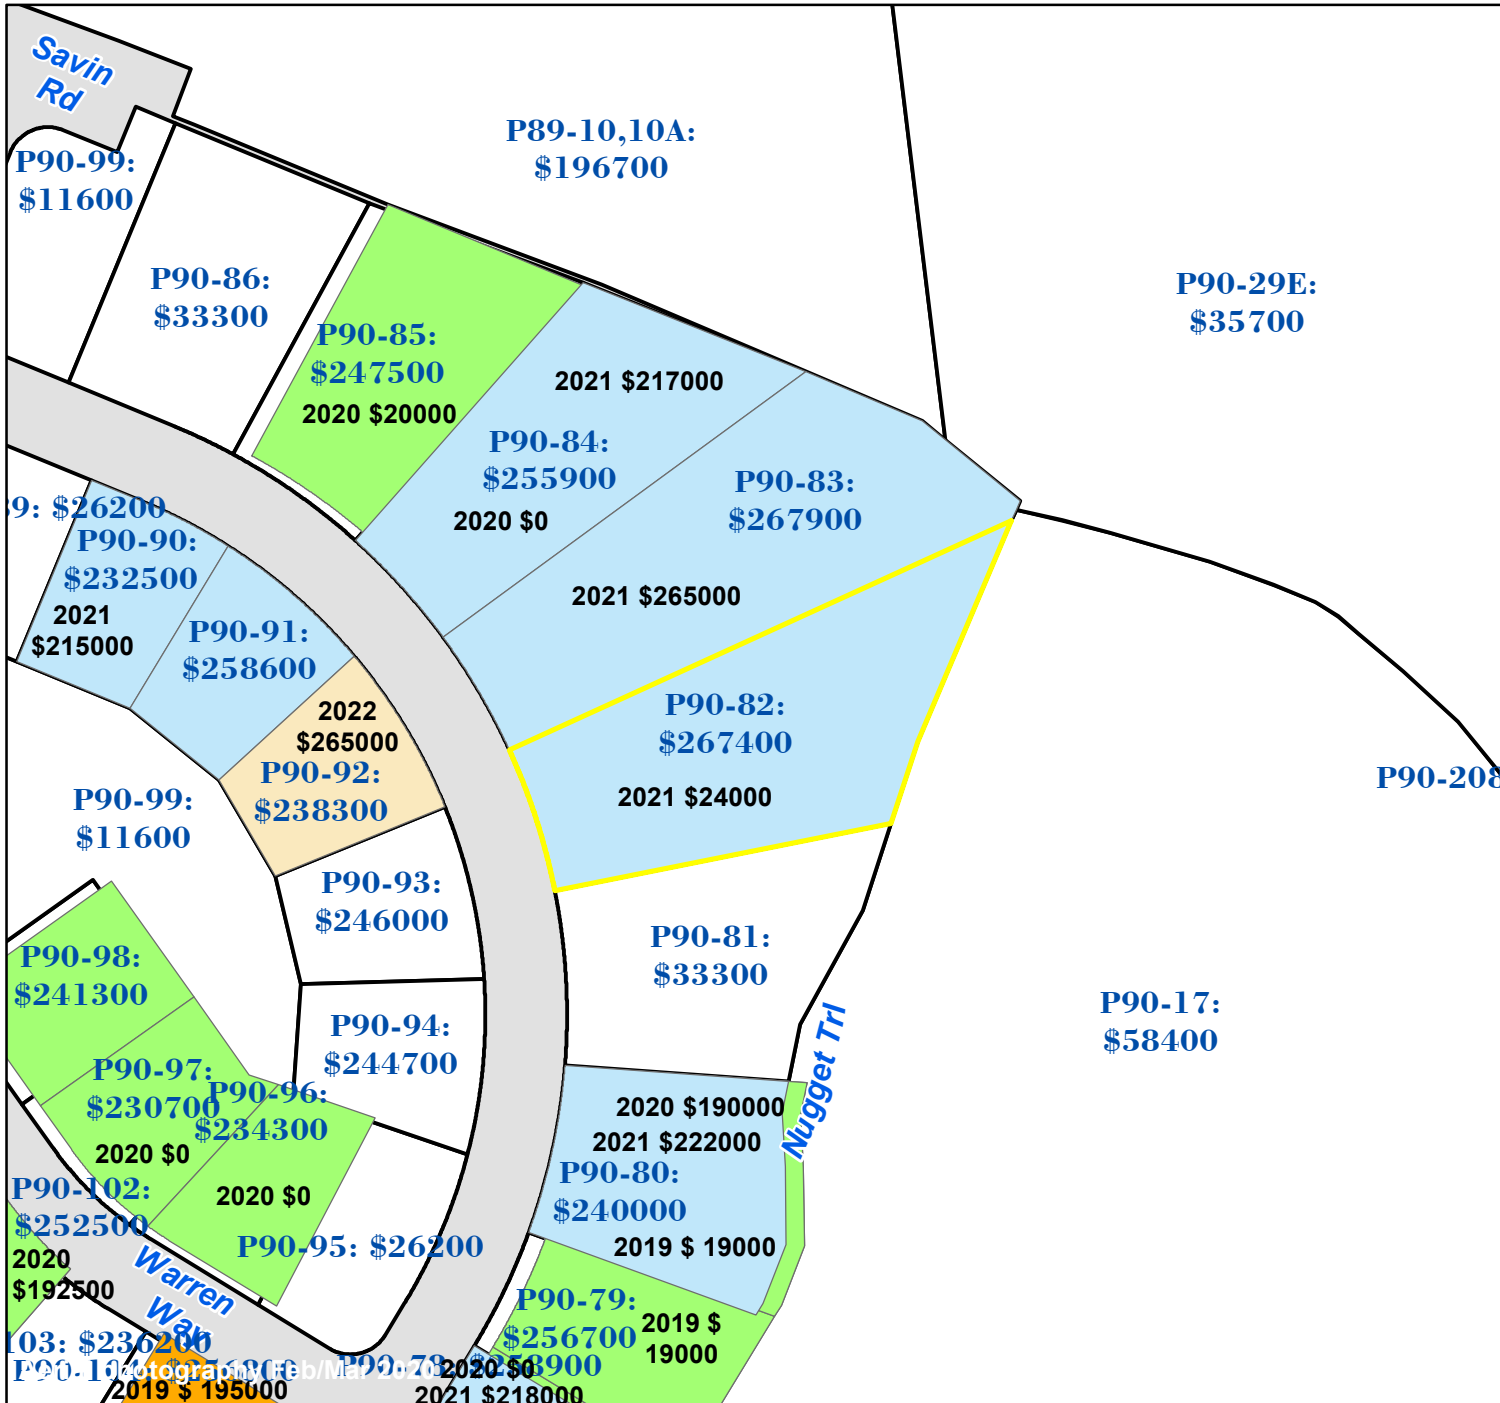

Pasquotank County, NC

Parcel ID: 891303129520

Map: P90-82

LOT: 55

00110 NUGGET TRL
 QUALTIERI, CHRISTOPHER M
 ROMAN, LAURA A
 110 NUGGET TRAIL
 ELIZABETH CITY NC 27909

Deed Book: 1434
 Deed Page: 682
 Date: 20211206
 MB49/1
 Land Value: 35000
 Ag Value: 0
 Bldg Value: 232400
 Total Value: 267400
 Taxed Acres: 0.741

PASQUOTANK COUNTY NC

Date: 3/1/2023

Property Ownership/
 Lines as of January 1, 2023

NOT A SURVEY

This map was created from historic maps, recorded deeds and surveys. It CAN NOT be used to convey land, settle land disputes or build fences.