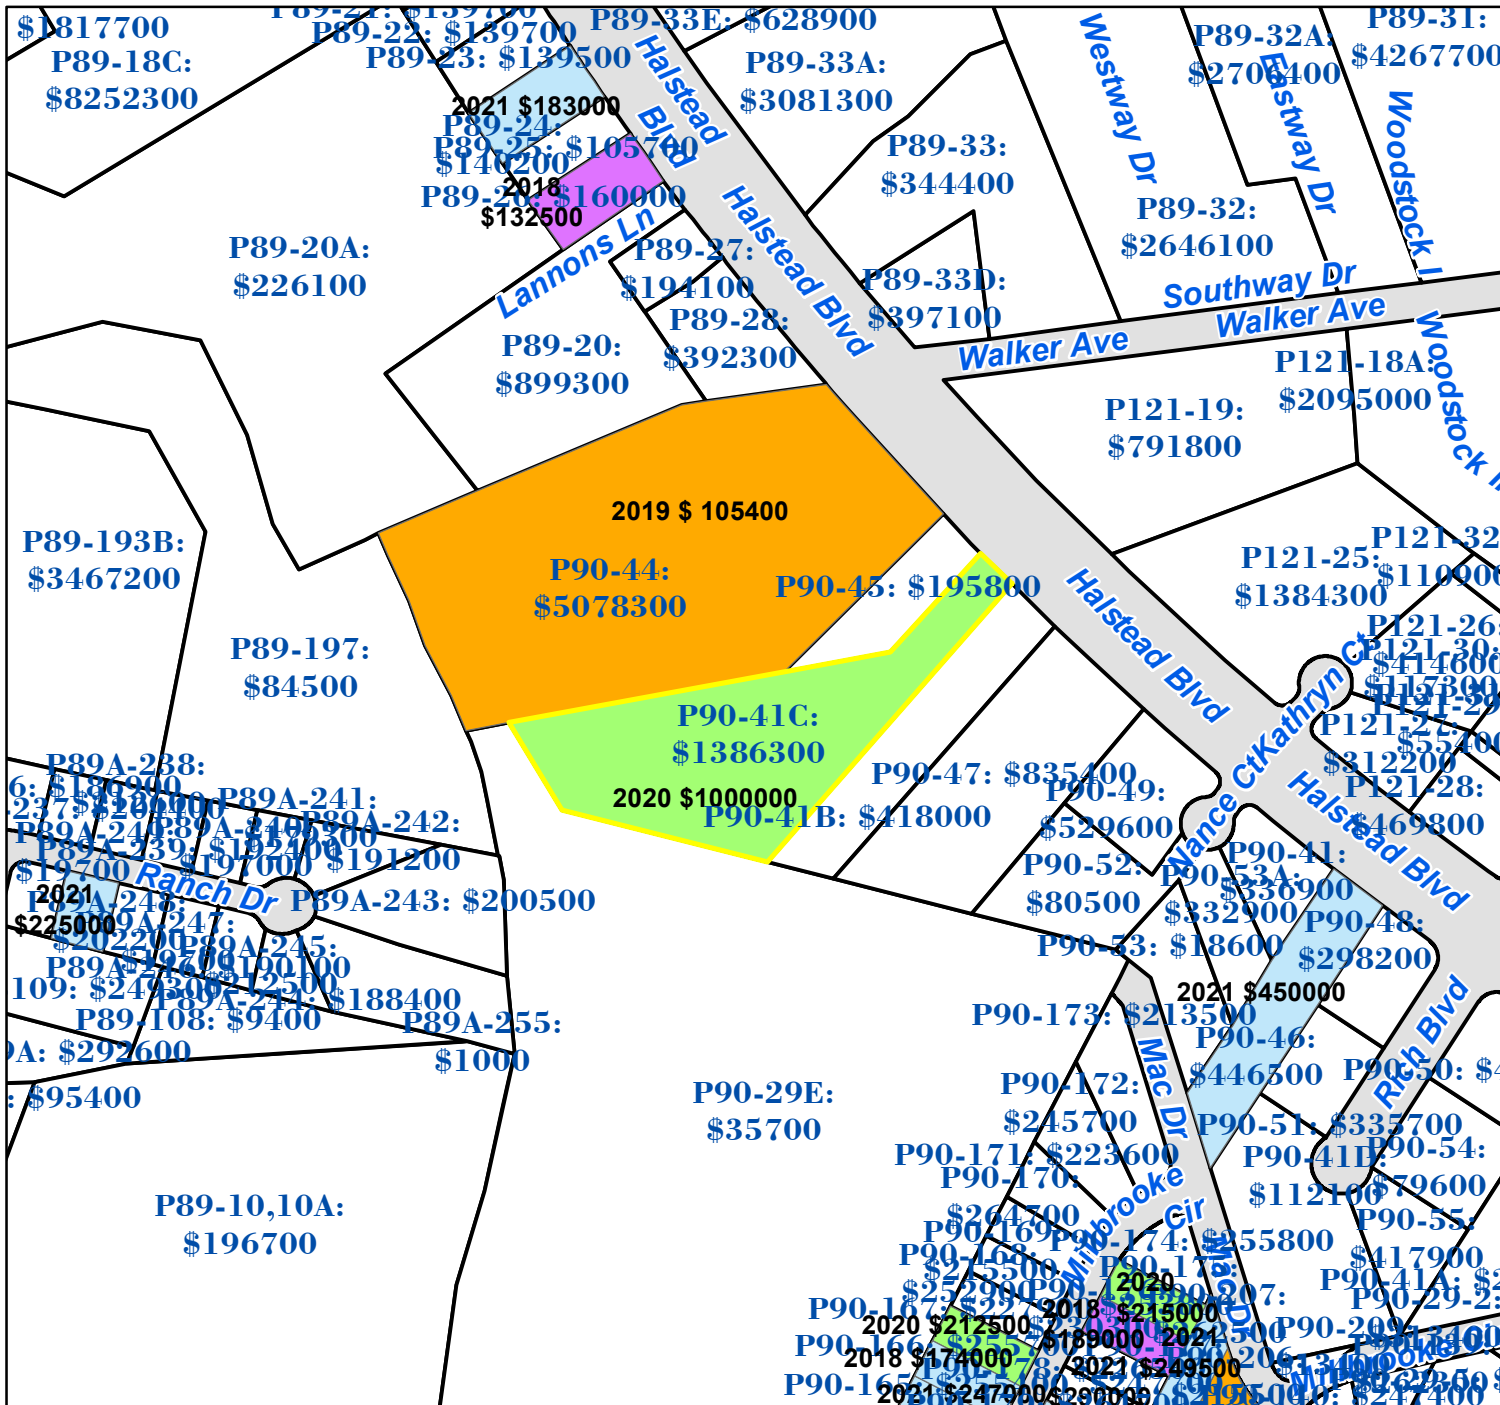

# Pasquotank County, NC

Parcel ID: 891303245345

Map: P90-41C

LOT: 0

00905 HALSTEAD BLVD  
WINCHESTER STATION LLC

5245 CLUB HEAD RD  
VIRGINIA BEACH VA 23455

Deed Book: 1376  
Deed Page: 544  
Date: 20200819

Date: 3/1/2023

Property Ownership/  
Lines as of January 1, 2023

**NOT A SURVEY**

This map was created from historic maps, recorded deeds and surveys.  
It CAN NOT be used to convey land, settle land disputes or build fences.