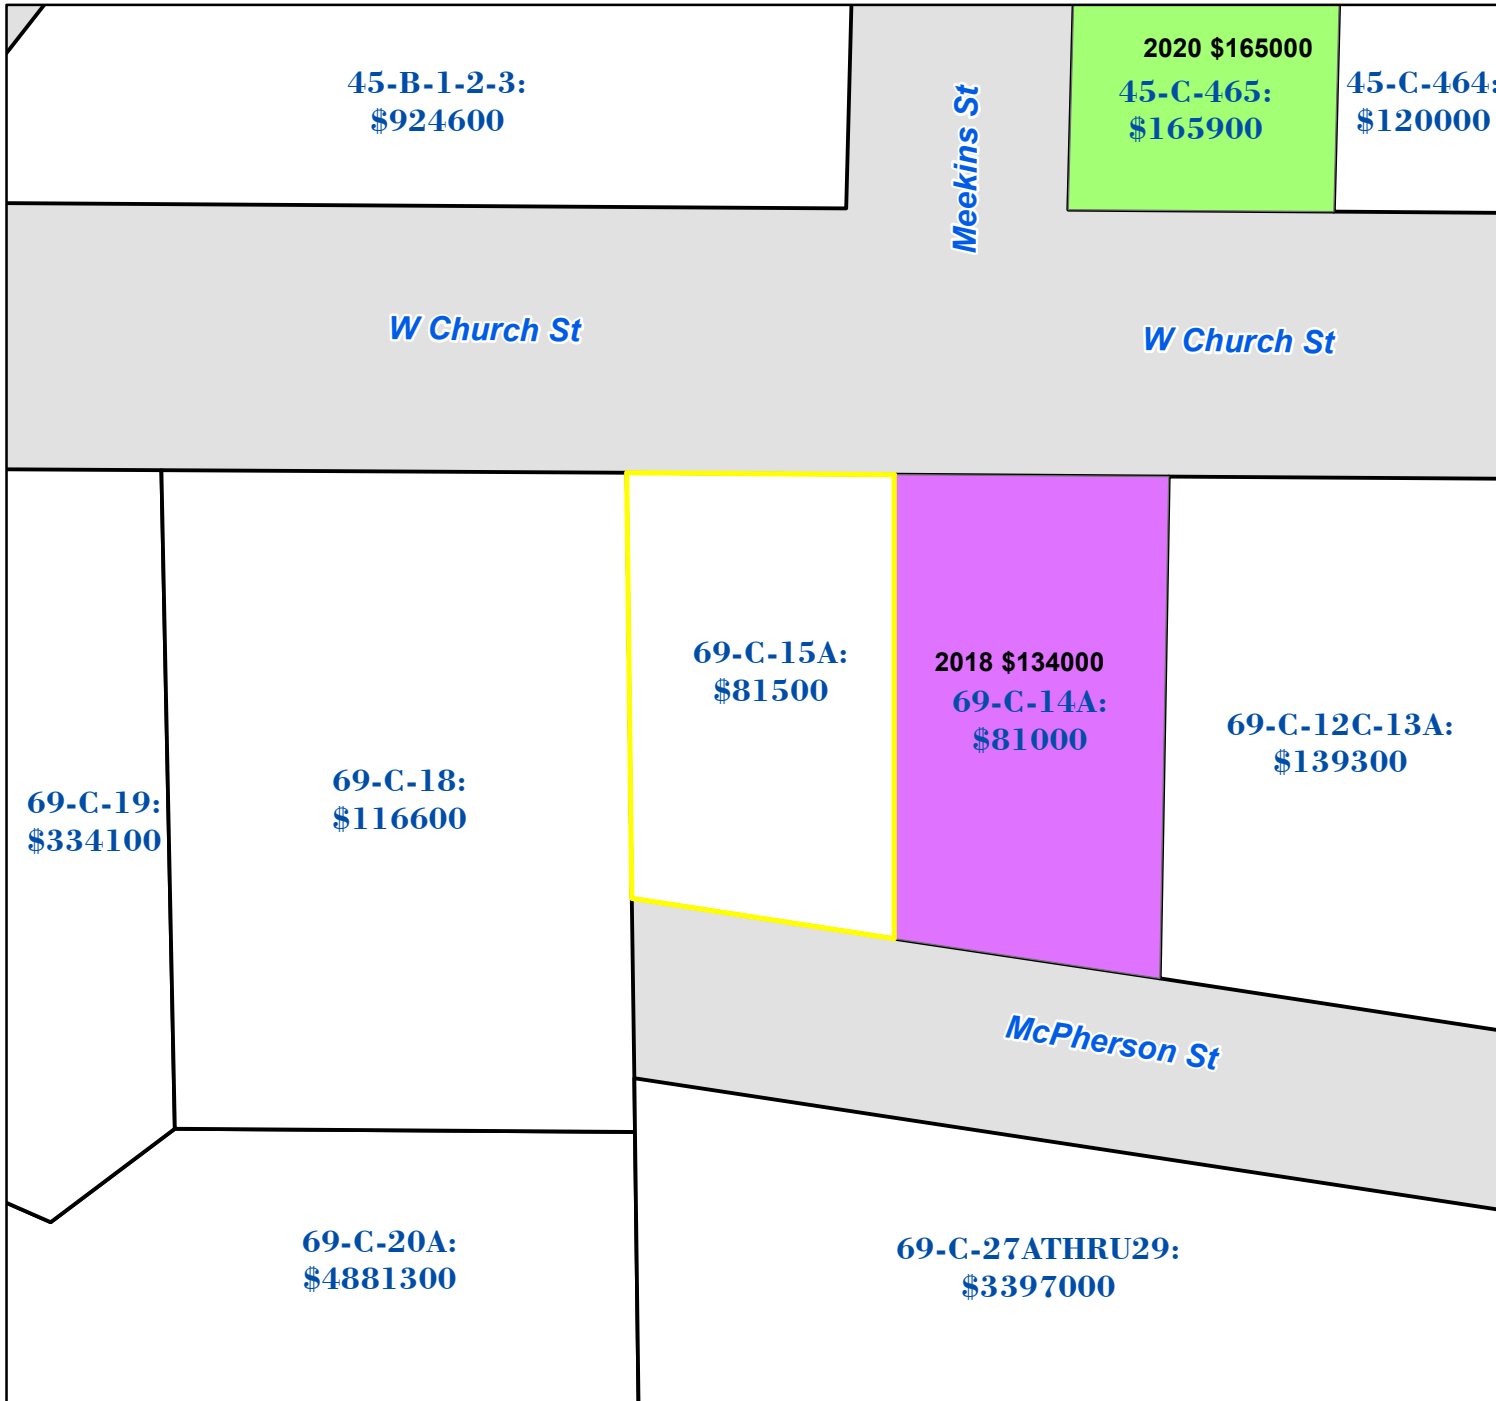

# Pasquotank County, NC

Parcel ID: 891306299067  
 Map: 69-C-15A

LOT: 0

01311 W CHURCH ST  
 KBS LANDSCAPING INC

407 MCARTHUR ST  
 ELIZABETH CITY NC 27909

Deed Book: 1474  
 Deed Page: 562  
 Date: 20221230

Land Value: 21100  
 Ag Value: 0  
 Bldg Value: 60400  
 Total Value: 81500

Taxed Acres: 0.131

**Legend**

- Sales in 2022
- Sales in 2021
- Sales in 2020
- Sales in 2019
- Sales in 2018

**PASQUOTANK COUNTY NC**

Date: 3/1/2023

Property Ownership/  
 Lines as of January 1, 2023

**NOT A SURVEY**

This map was created from historic maps, recorded deeds and surveys. It CAN NOT be used to convey land, settle land disputes or build fences.