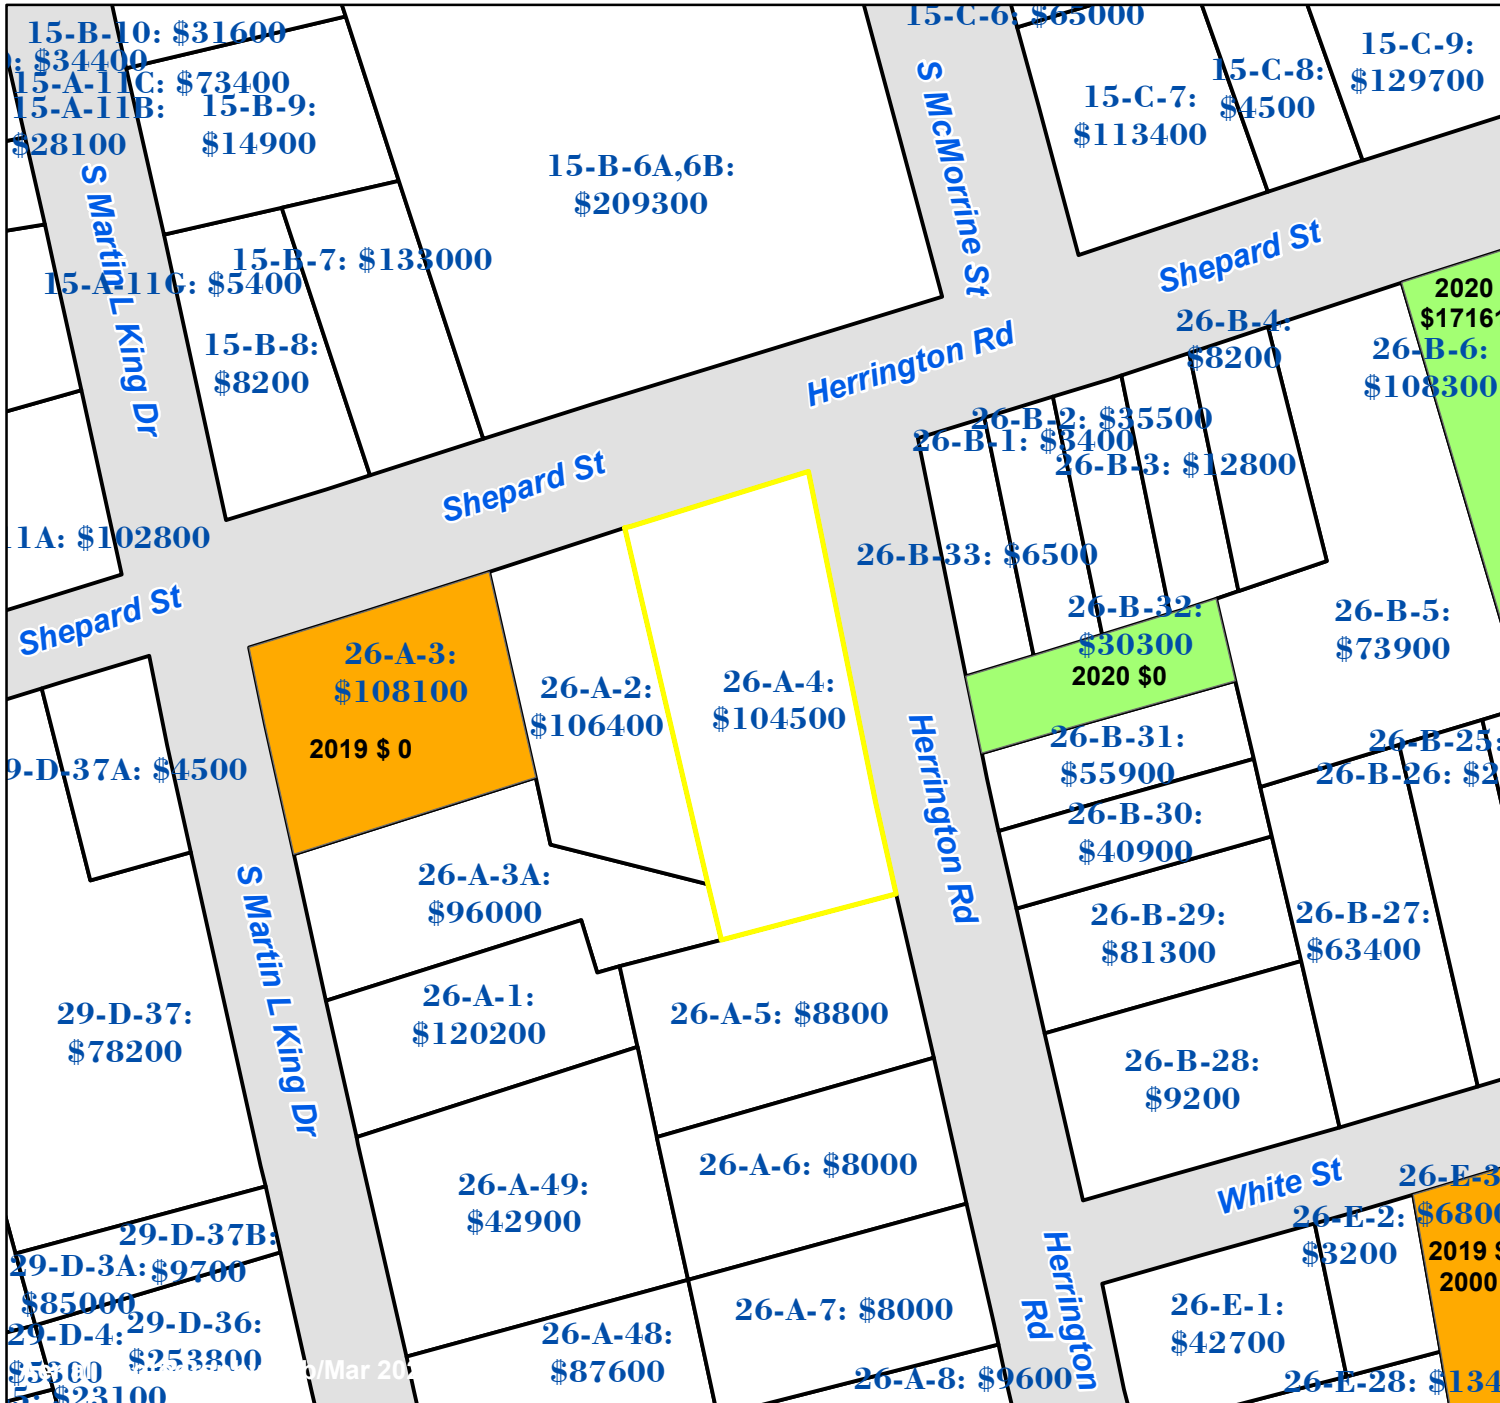

Pasquotank County, NC

Parcel ID: 891308878654
 Map: 26-A-4

LOT: 0

00407 SHEPARD ST
 HARVEY, EUDORA

1507 COLLEGE ST
 ELIZABETH CITY NC 27909

Deed Book: 535
 Deed Page: 62
 Date: 0

Land Value: 15400
 Ag Value: 0
 Bldg Value: 89100
 Total Value: 104500

Taxed Acres: 0.246

Legend

- Sales in 2022
- Sales in 2021
- Sales in 2020
- Sales in 2019
- Sales in 2018

PASQUOTANK COUNTY NC

Date: 3/1/2023

Property Ownership/
 Lines as of January 1, 2023

NOT A SURVEY

This map was created from historic maps, recorded deeds and surveys.
 It CAN NOT be used to convey land, settle land disputes or build fences.