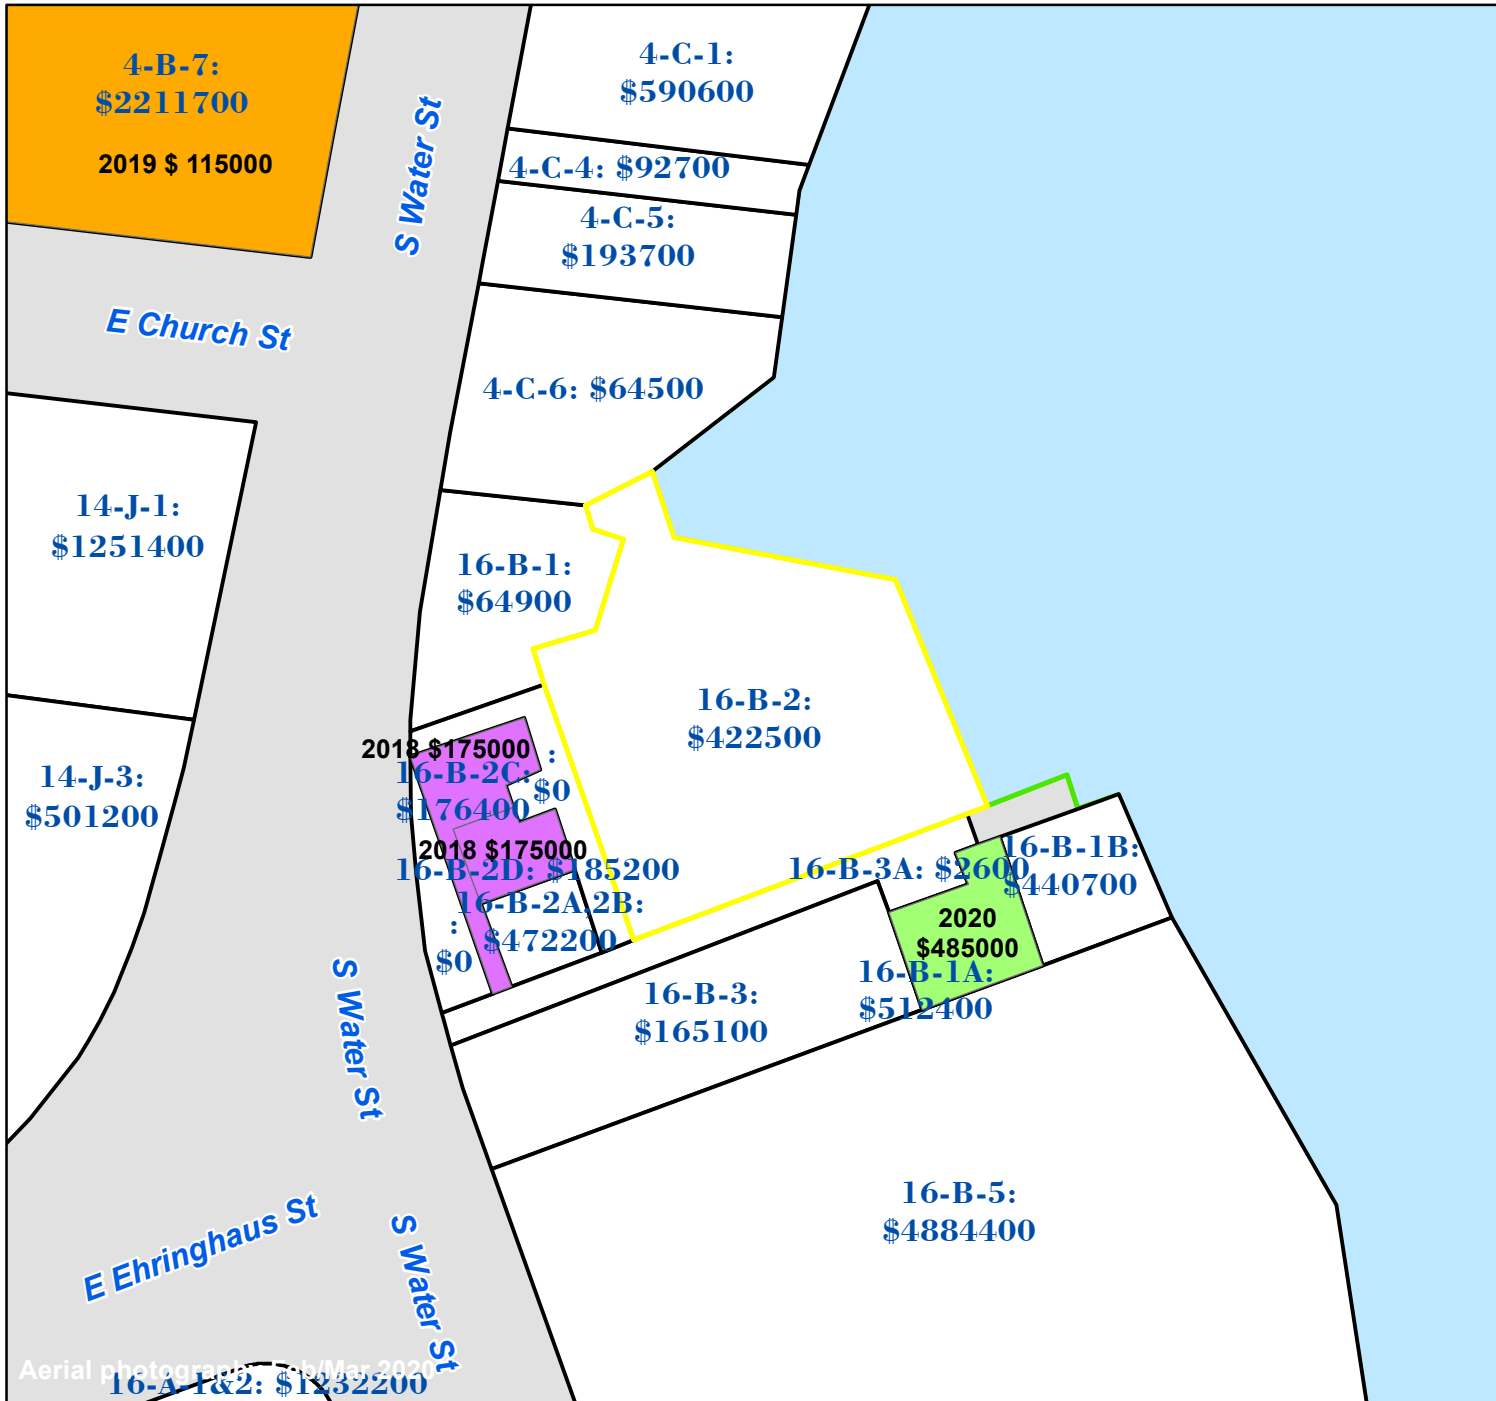

Aerial photographs Feb/Mar 2023

NOT A SURVEY

This map was created from historic maps, recorded deeds and surveys. It CAN NOT be used to convey land, settle land disputes or build fences.