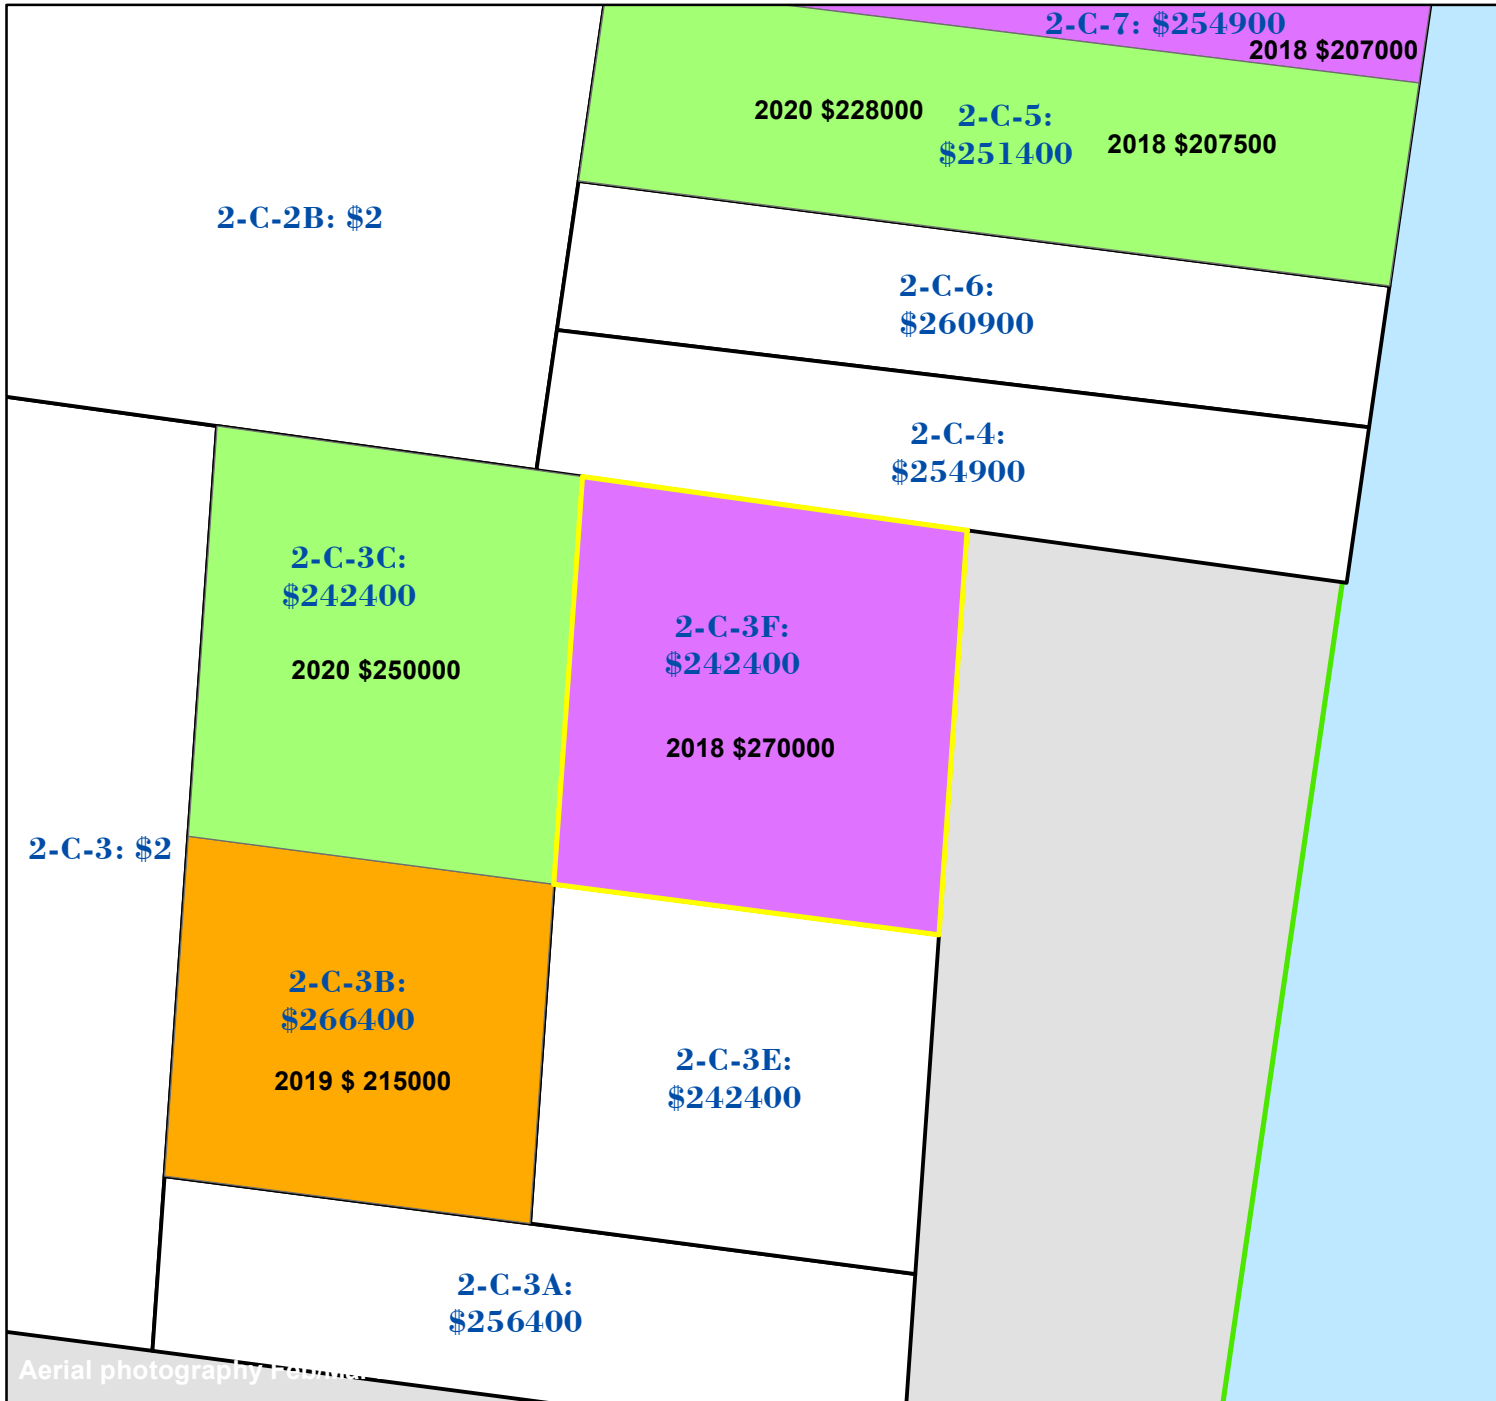

Pasquotank County, NC

Parcel ID: 891308996444

Map: 2-C-3F

LOT: 0

00700 203 E MAIN ST
KEYES, BARRY & MARY ANNE

700 E MAIN ST, UNIT 203
ELIZABETH CITY NC 27909

Deed Book: 1323
Deed Page: 385
Date: 20181113

Land Value: 0
Ag Value: 0
Bldg Value: 242400
Total Value: 242400

Taxed Acres: 0

Legend

- Sales in 2022
- Sales in 2021
- Sales in 2020
- Sales in 2019
- Sales in 2018

PASQUOTANK
COUNTY NC

Date: 3/1/2023

Property Ownership/
Lines as of January 1, 2023

NOT A SURVEY

This map was created from historic maps, recorded deeds and surveys.
It CAN NOT be used to convey land, settle land disputes or build fences.