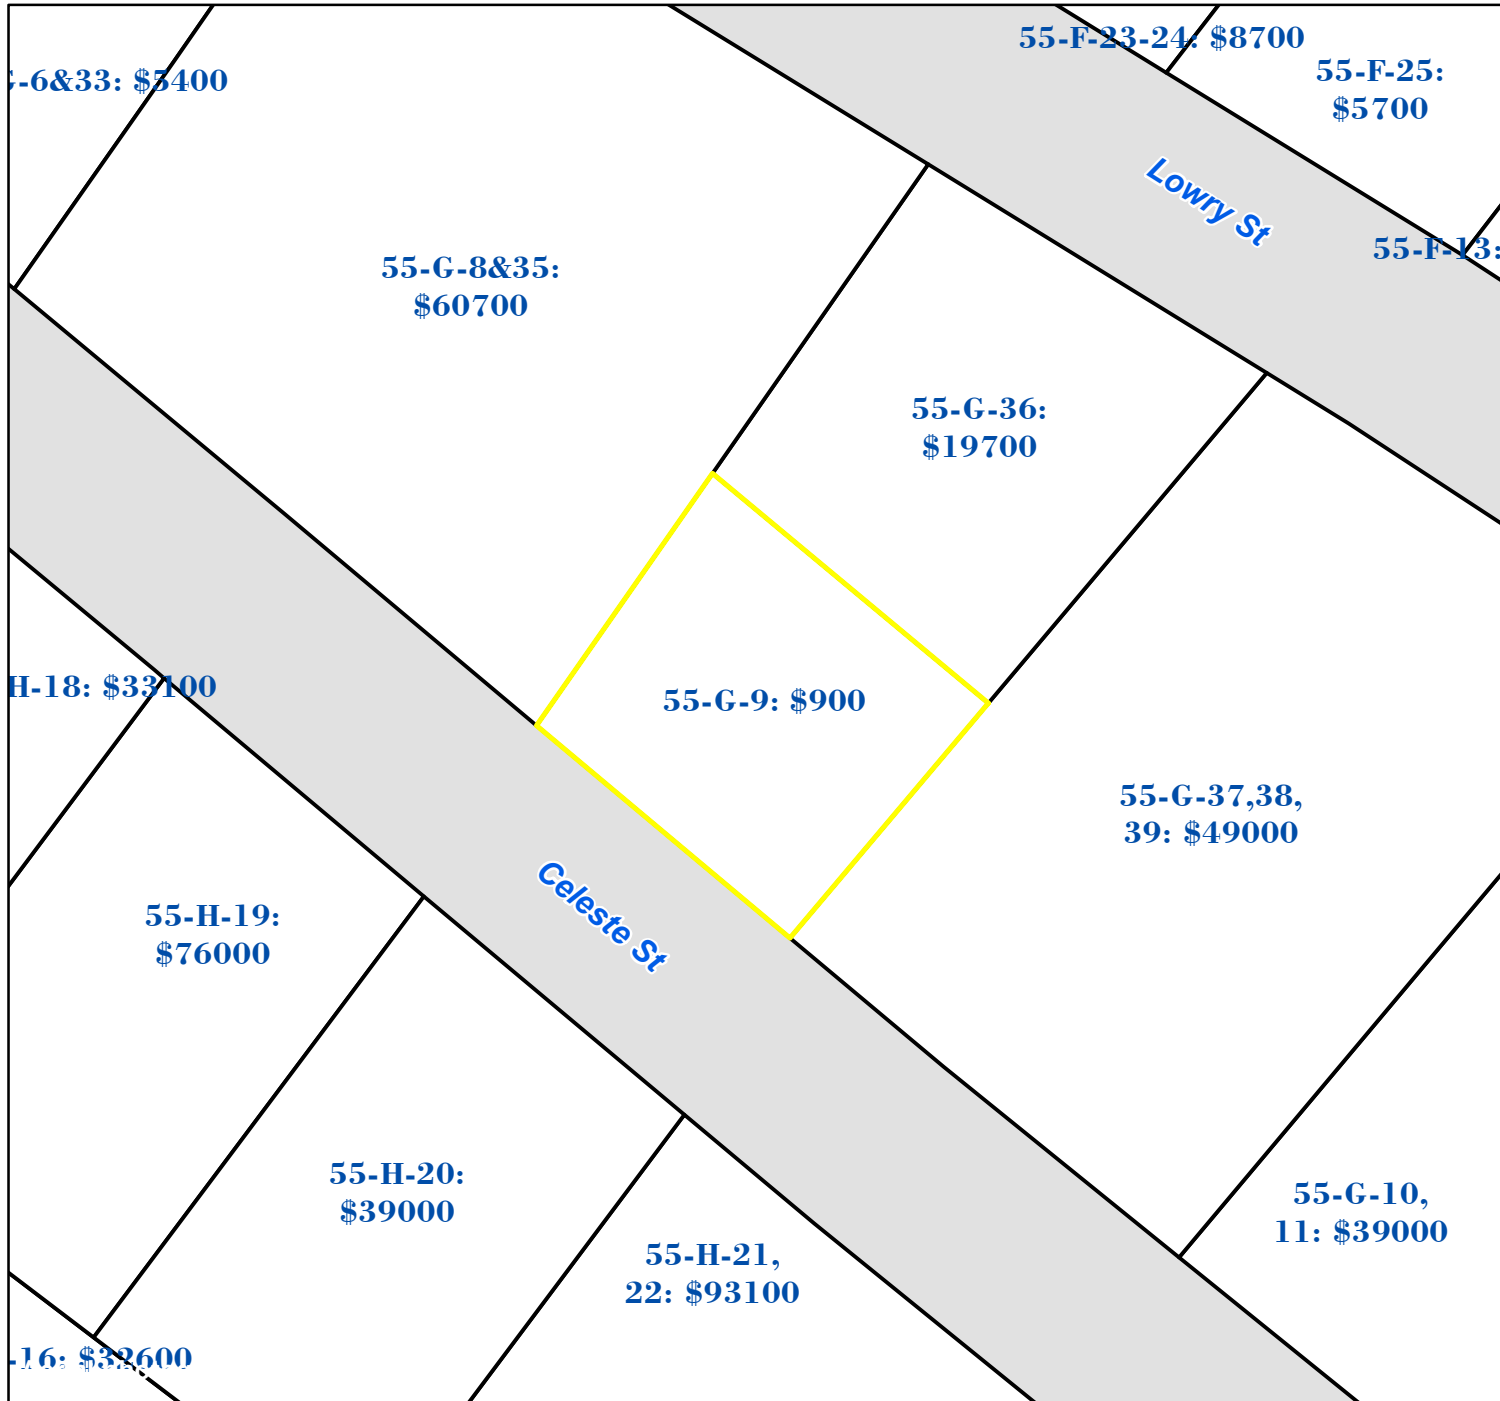

Pasquotank County, NC

Parcel ID: 891315642050

Map: 55-G-9

LOT: 0

00116 CELESTE ST
MORRIS, MICHAEL
JR
104 SWCHARZKOPF DR
ELIZABETH CITY NC 27909

Deed Book: 791
Deed Page: 553
Date: 20040205

Land Value: 900
Ag Value: 0
Bldg Value: 0
Total Value: 900

Taxed Acres: 0.057

PASQUOTANK
COUNTY NC

Date: 3/1/2023

Property Ownership/
Lines as of January 1, 2023

NOT A SURVEY

This map was created from historic maps, recorded deeds and surveys.
It CAN NOT be used to convey land, settle land disputes or build fences.