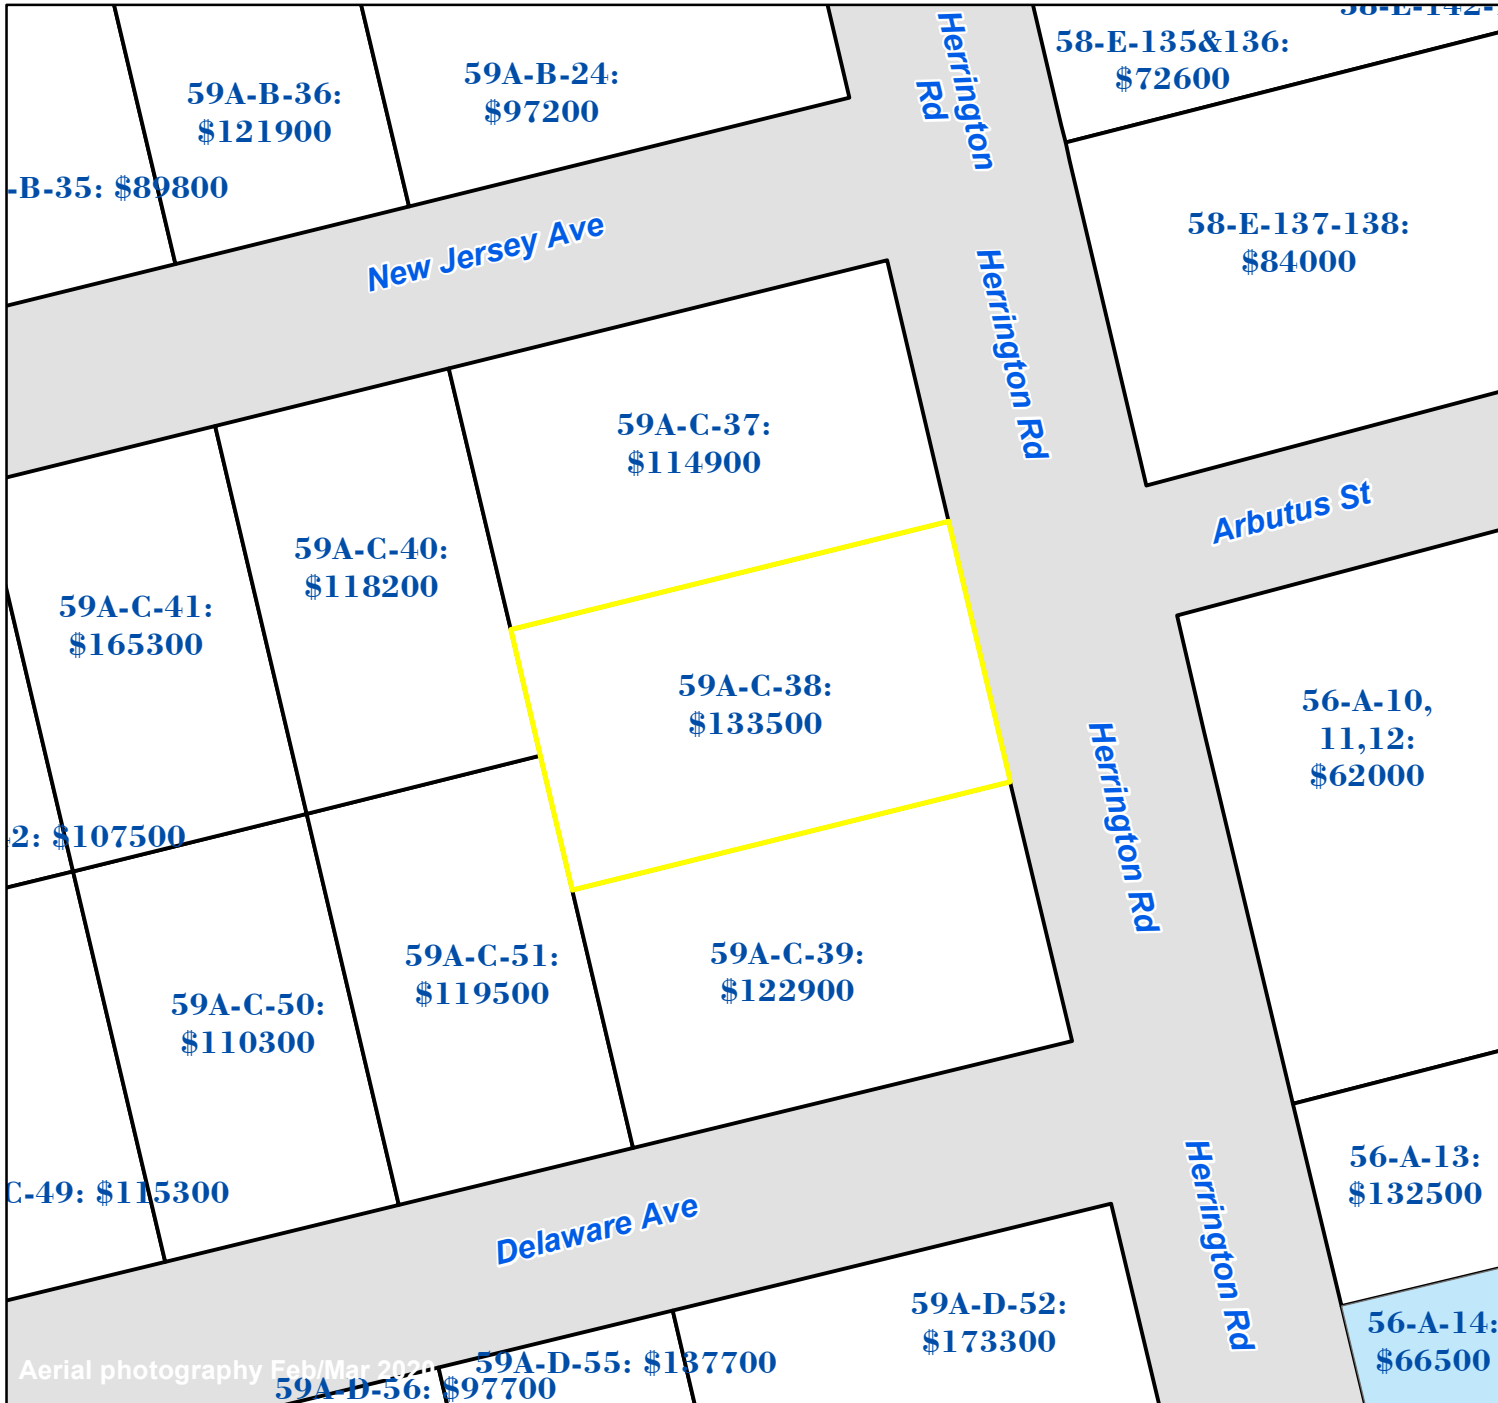

Aerial photography Feb/Mar 2023

NOT A SURVEY

This map was created from historic maps, recorded deeds and surveys.
It CAN NOT be used to convey land, settle land disputes or build fences.