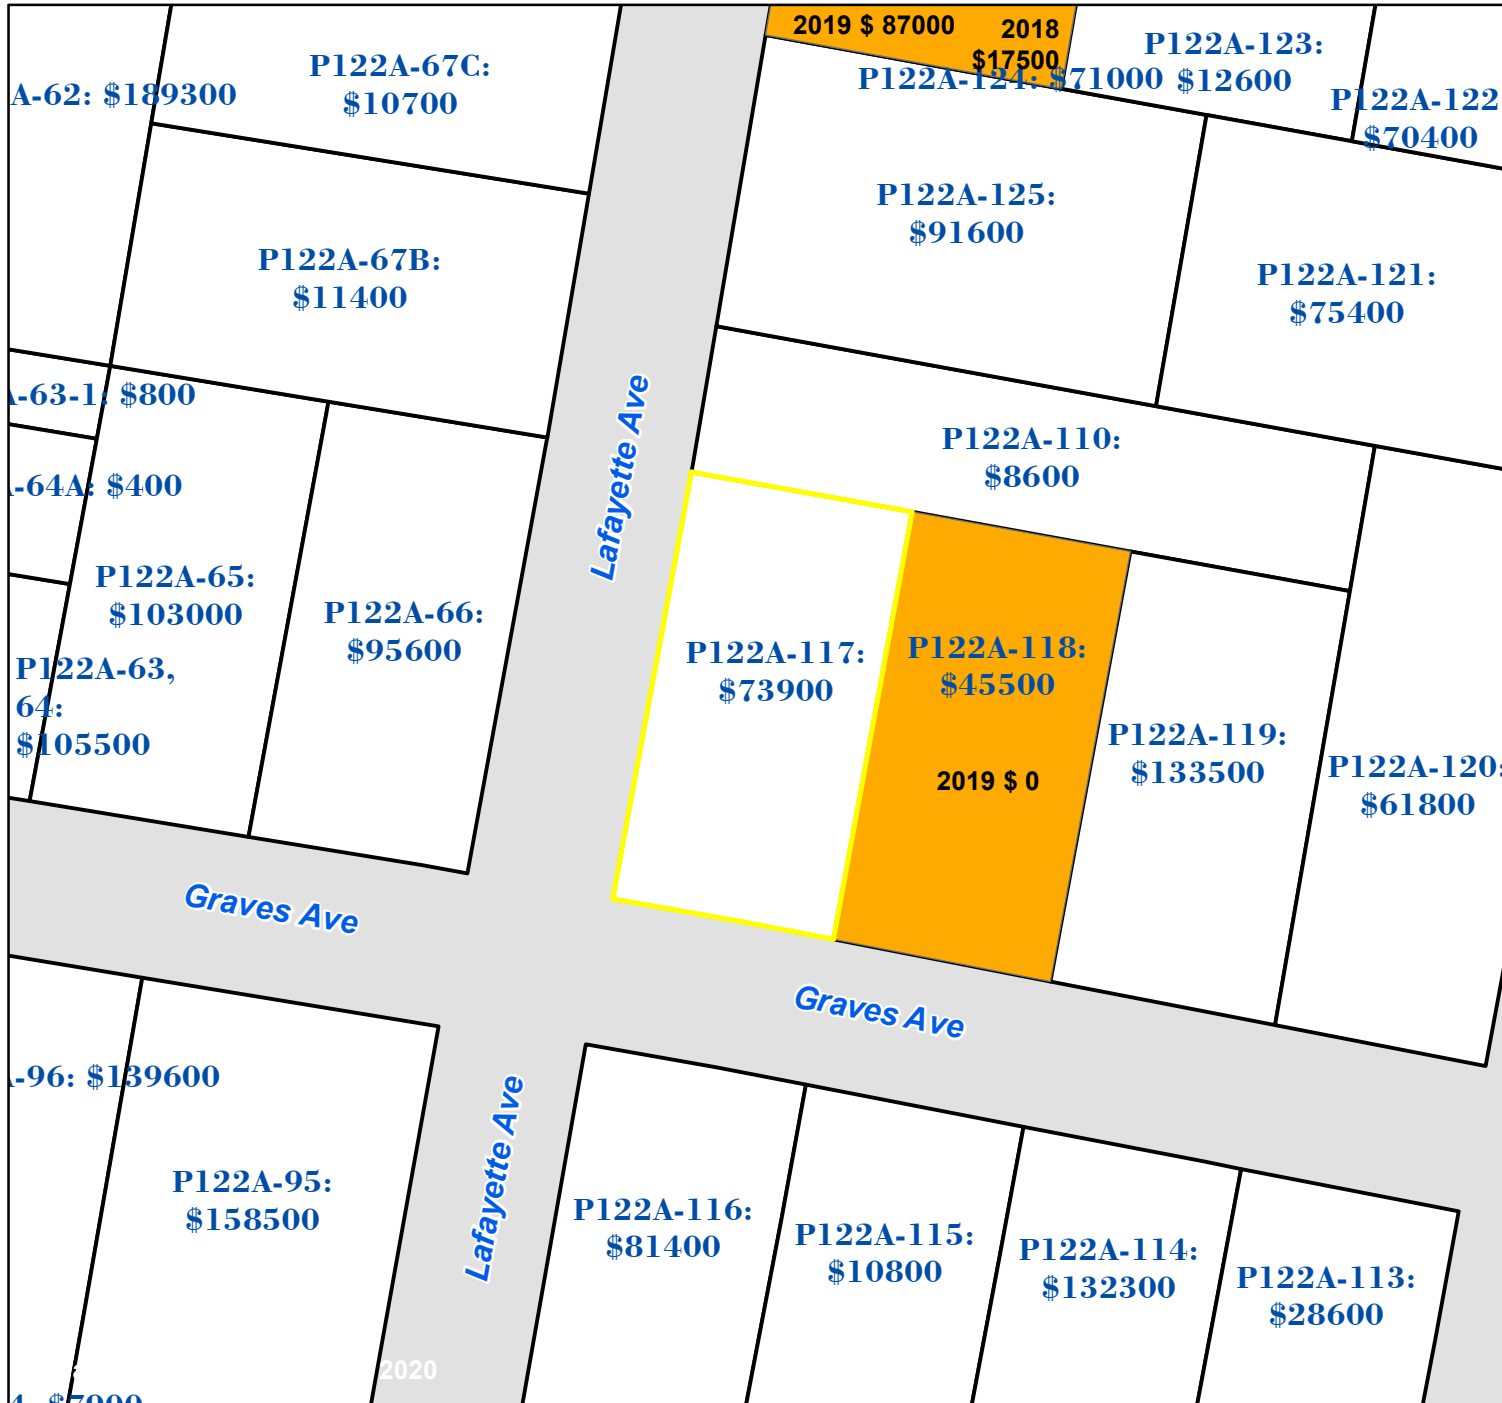

NOT A SURVEY

This map was created from historic maps, recorded deeds and surveys.
It CAN NOT be used to convey land, settle land disputes or build fences.