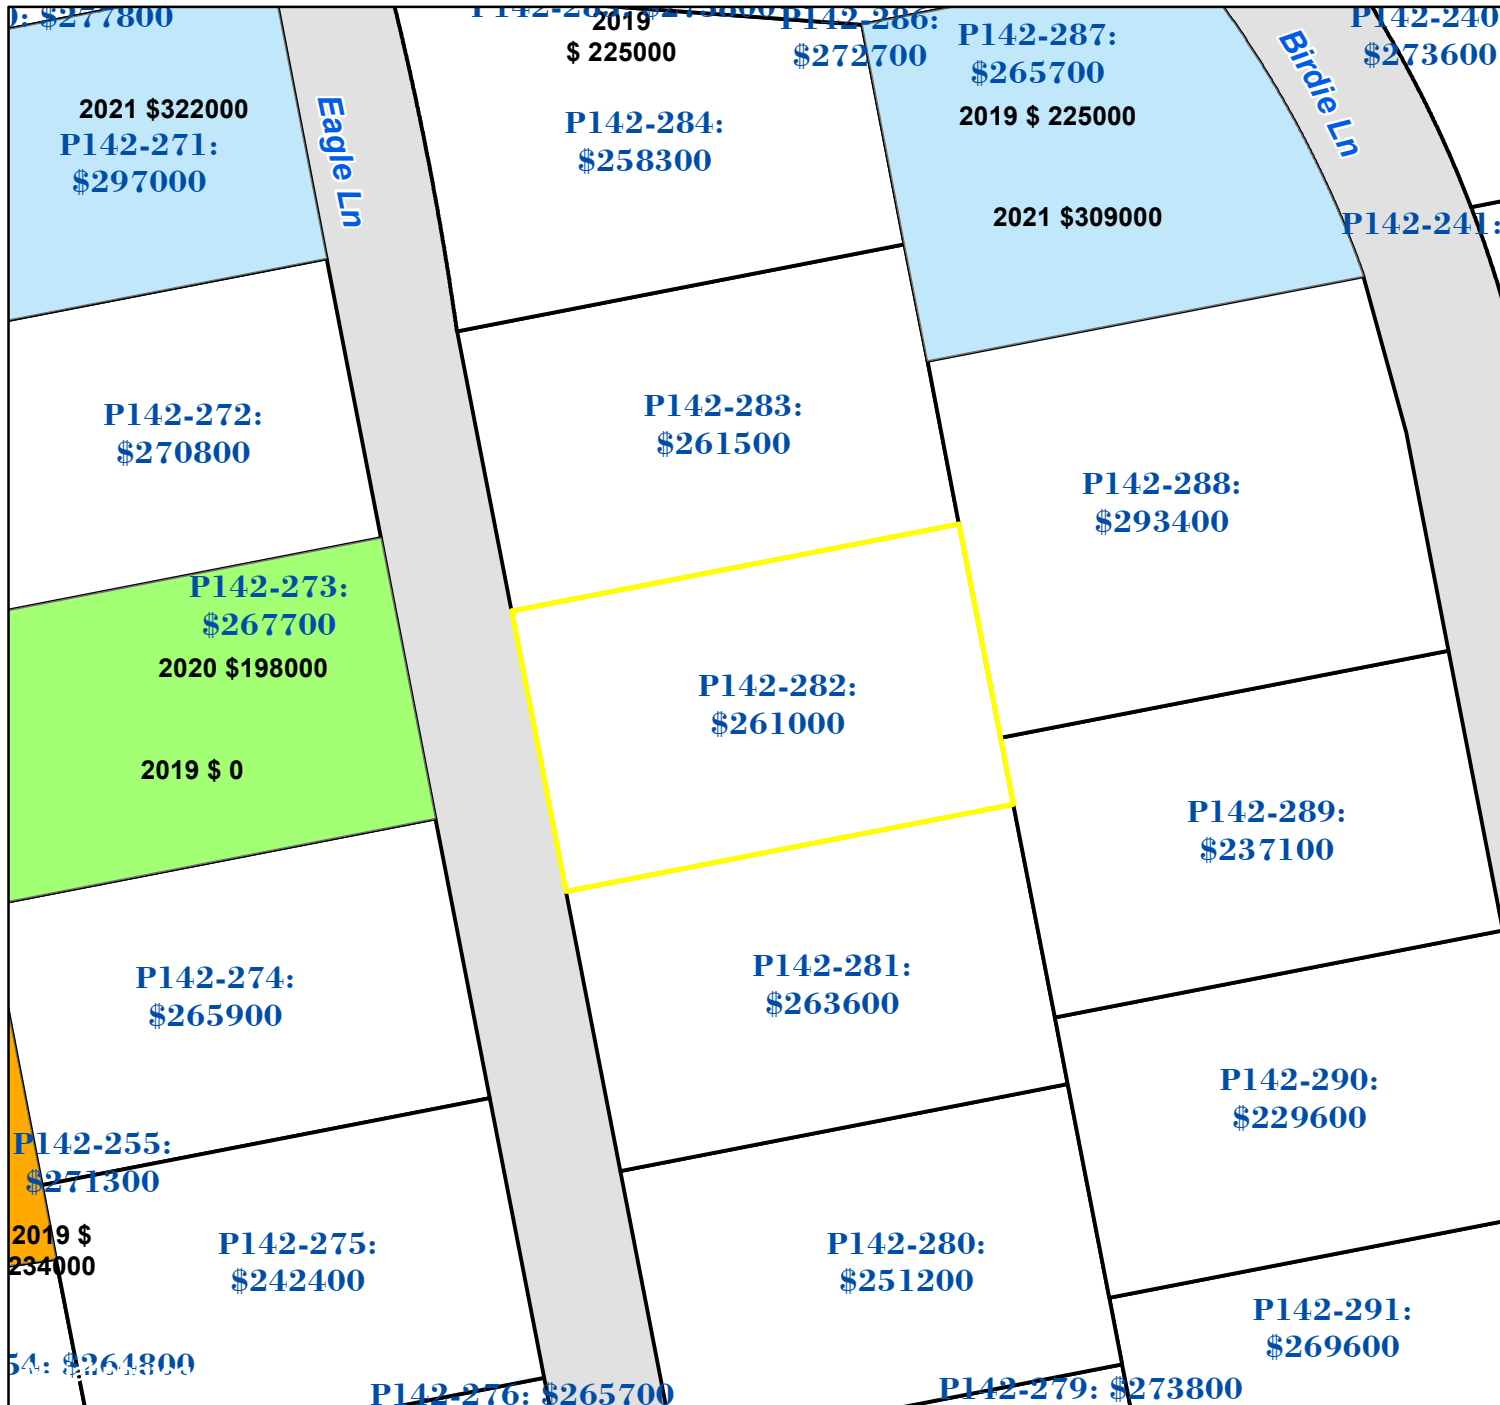

Pasquotank County, NC

Parcel ID: 891401290227
 Map: P142-282

LOT: 79

00108 EAGLE LN
 CATTEAU, JAMES M
 & VERONIA
 108 EAGLE LANE
 ELIZABETH CITY NC 27909

Deed Book: 1164
 Deed Page: 423
 Date: 20130207

Land Value: 41700
 Ag Value: 0
 Bldg Value: 219300
 Total Value: 261000

Taxed Acres: 0.574

Legend

- Sales in 2022
- Sales in 2021
- Sales in 2020
- Sales in 2019
- Sales in 2018

PASQUOTANK COUNTY NC

Date: 3/1/2023

Property Ownership/
 Lines as of January 1, 2023

NOT A SURVEY

This map was created from historic maps, recorded deeds and surveys.
 It CAN NOT be used to convey land, settle land disputes or build fences.