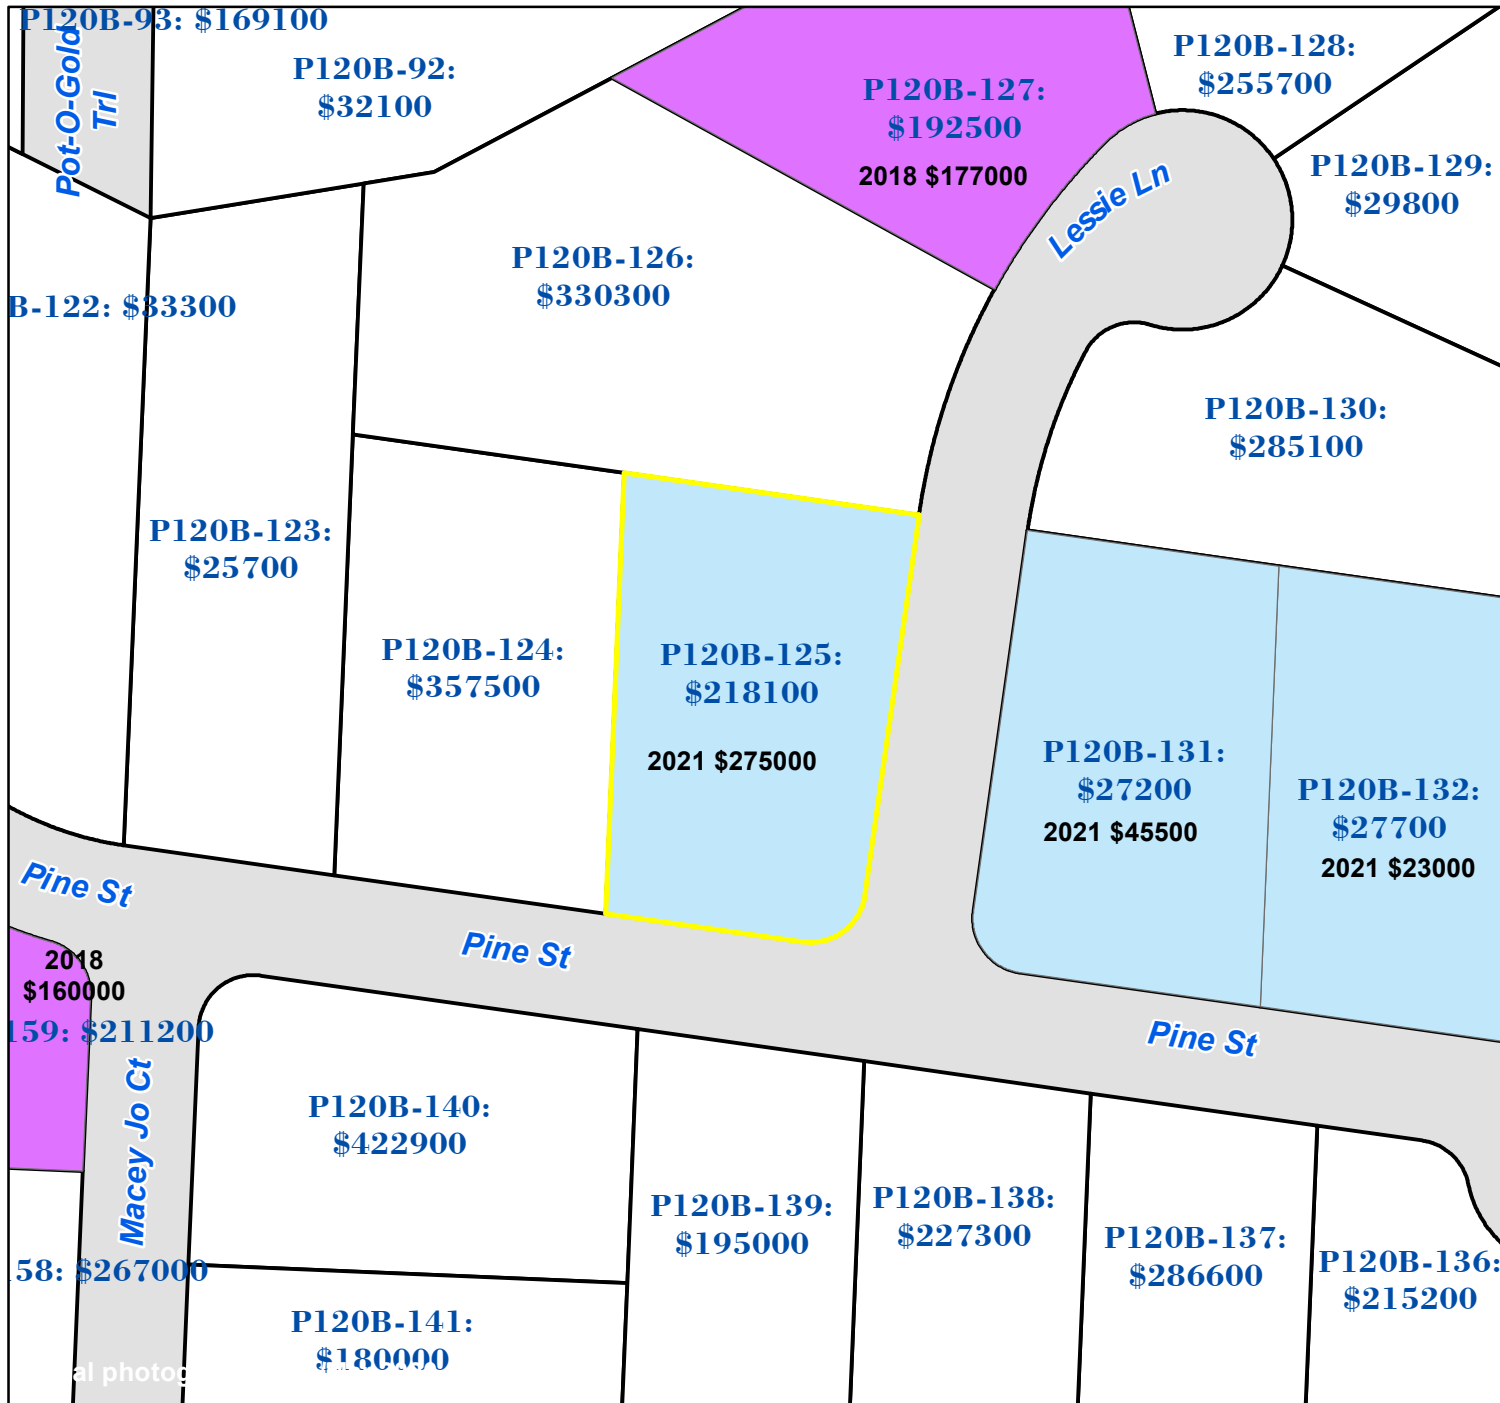

Pasquotank County, NC

Parcel ID: 891403249712
 Map: P120B-125

LOT: 0

01001 LESSIE LN
 ZOUNGRANA, ANGELA PERKINS
 HAMADO
 1001 LESSIE LANE
 ELIZABETH CITY NC 27909

Deed Book: 1404
 Deed Page: 269
 Date: 20210409

Property Ownership/
 Lines as of January 1, 2023

NOT A SURVEY

This map was created from historic maps, recorded deeds and surveys.
 It CAN NOT be used to convey land, settle land disputes or build fences.