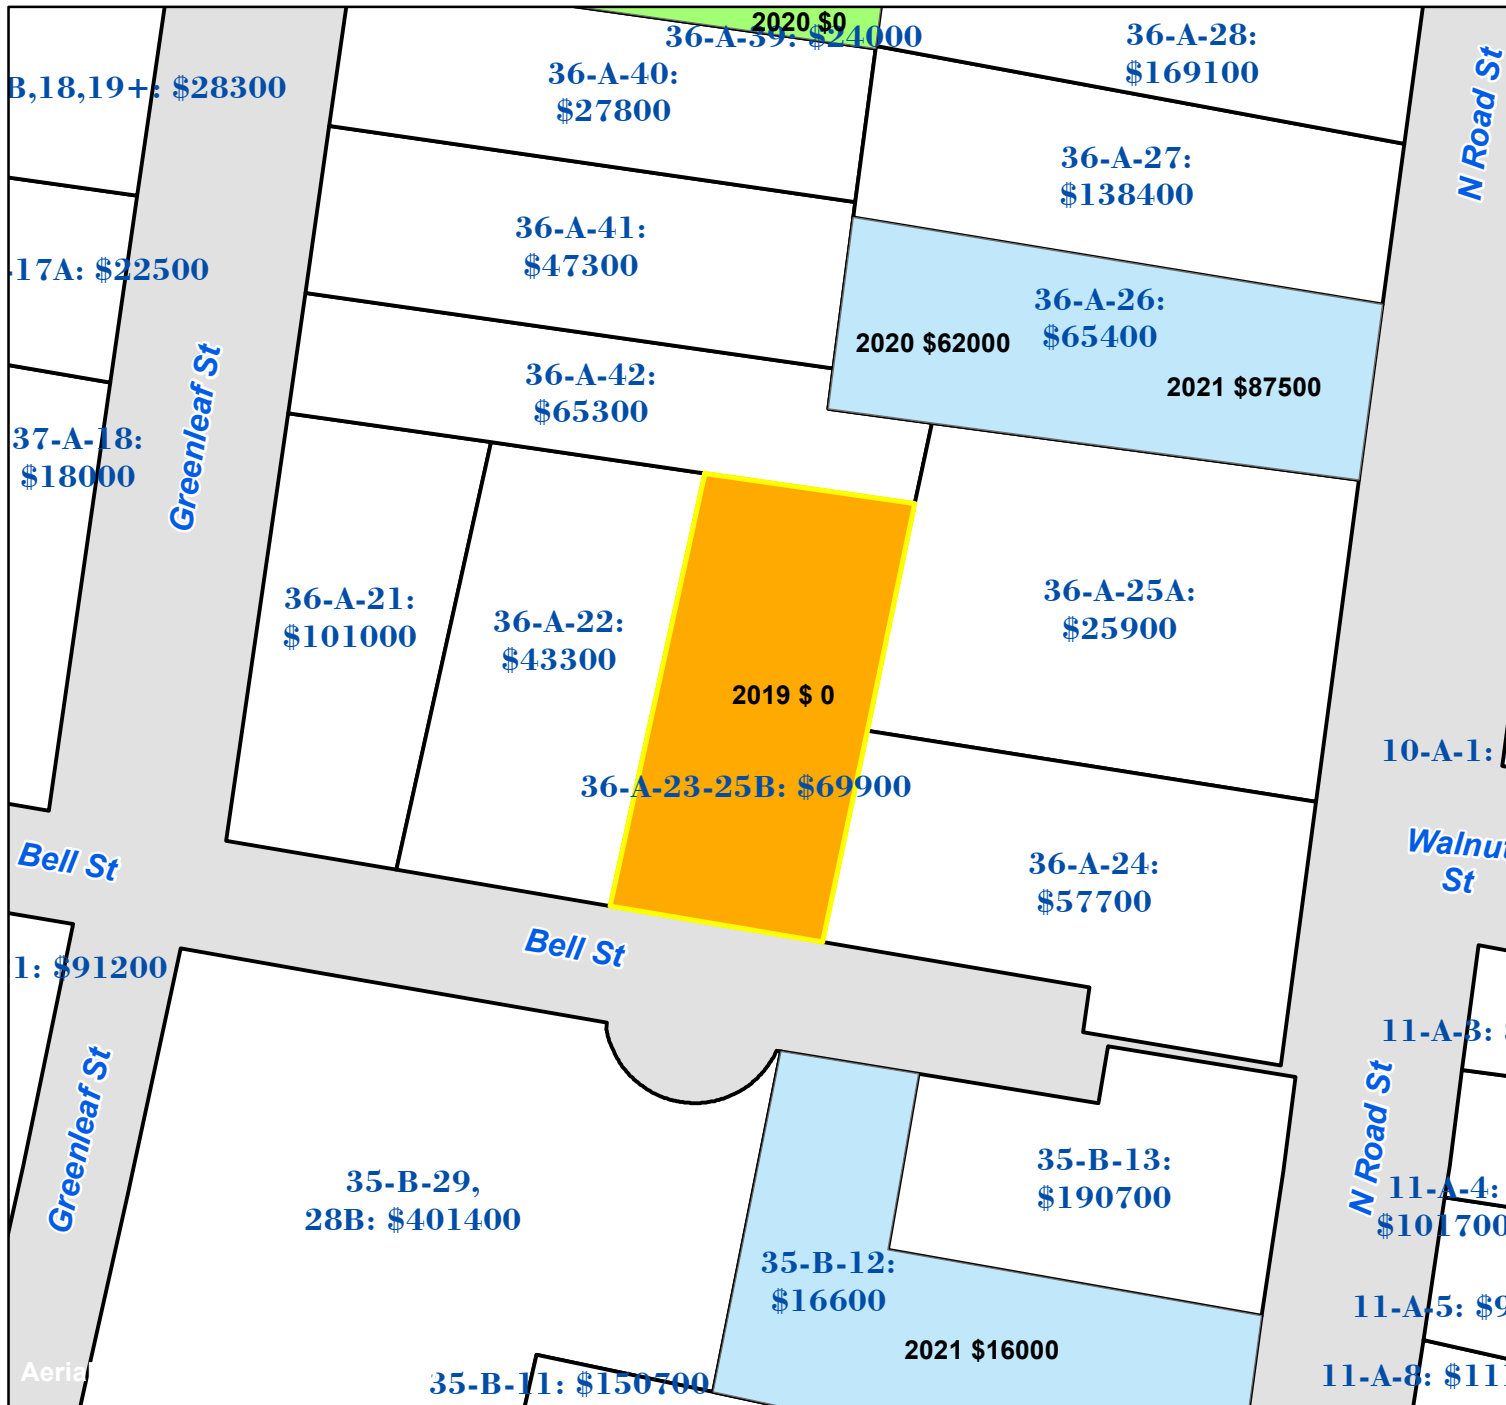

Pasquotank County, NC

Parcel ID: 891416824514
 Map: 36-A-23-25B
 LOT: 0

00104 BELL ST
 CITY OF ELIZ CITY
 306 E COLONIAL AVE
 ELIZABETH CITY NC 27909

Deed Book: 1336
 Deed Page: 78
 Date: 20190520
 Land Value: 9500
 Ag Value: 0
 Bldg Value: 60400
 Total Value: 69900
 Taxed Acres: 0.165

Legend

- Sales in 2022
- Sales in 2021
- Sales in 2020
- Sales in 2019
- Sales in 2018

PASQUOTANK COUNTY NC

Date: 3/1/2023

Property Ownership/
 Lines as of January 1, 2023

NOT A SURVEY

This map was created from historic maps, recorded deeds and surveys. It CAN NOT be used to convey land, settle land disputes or build fences.