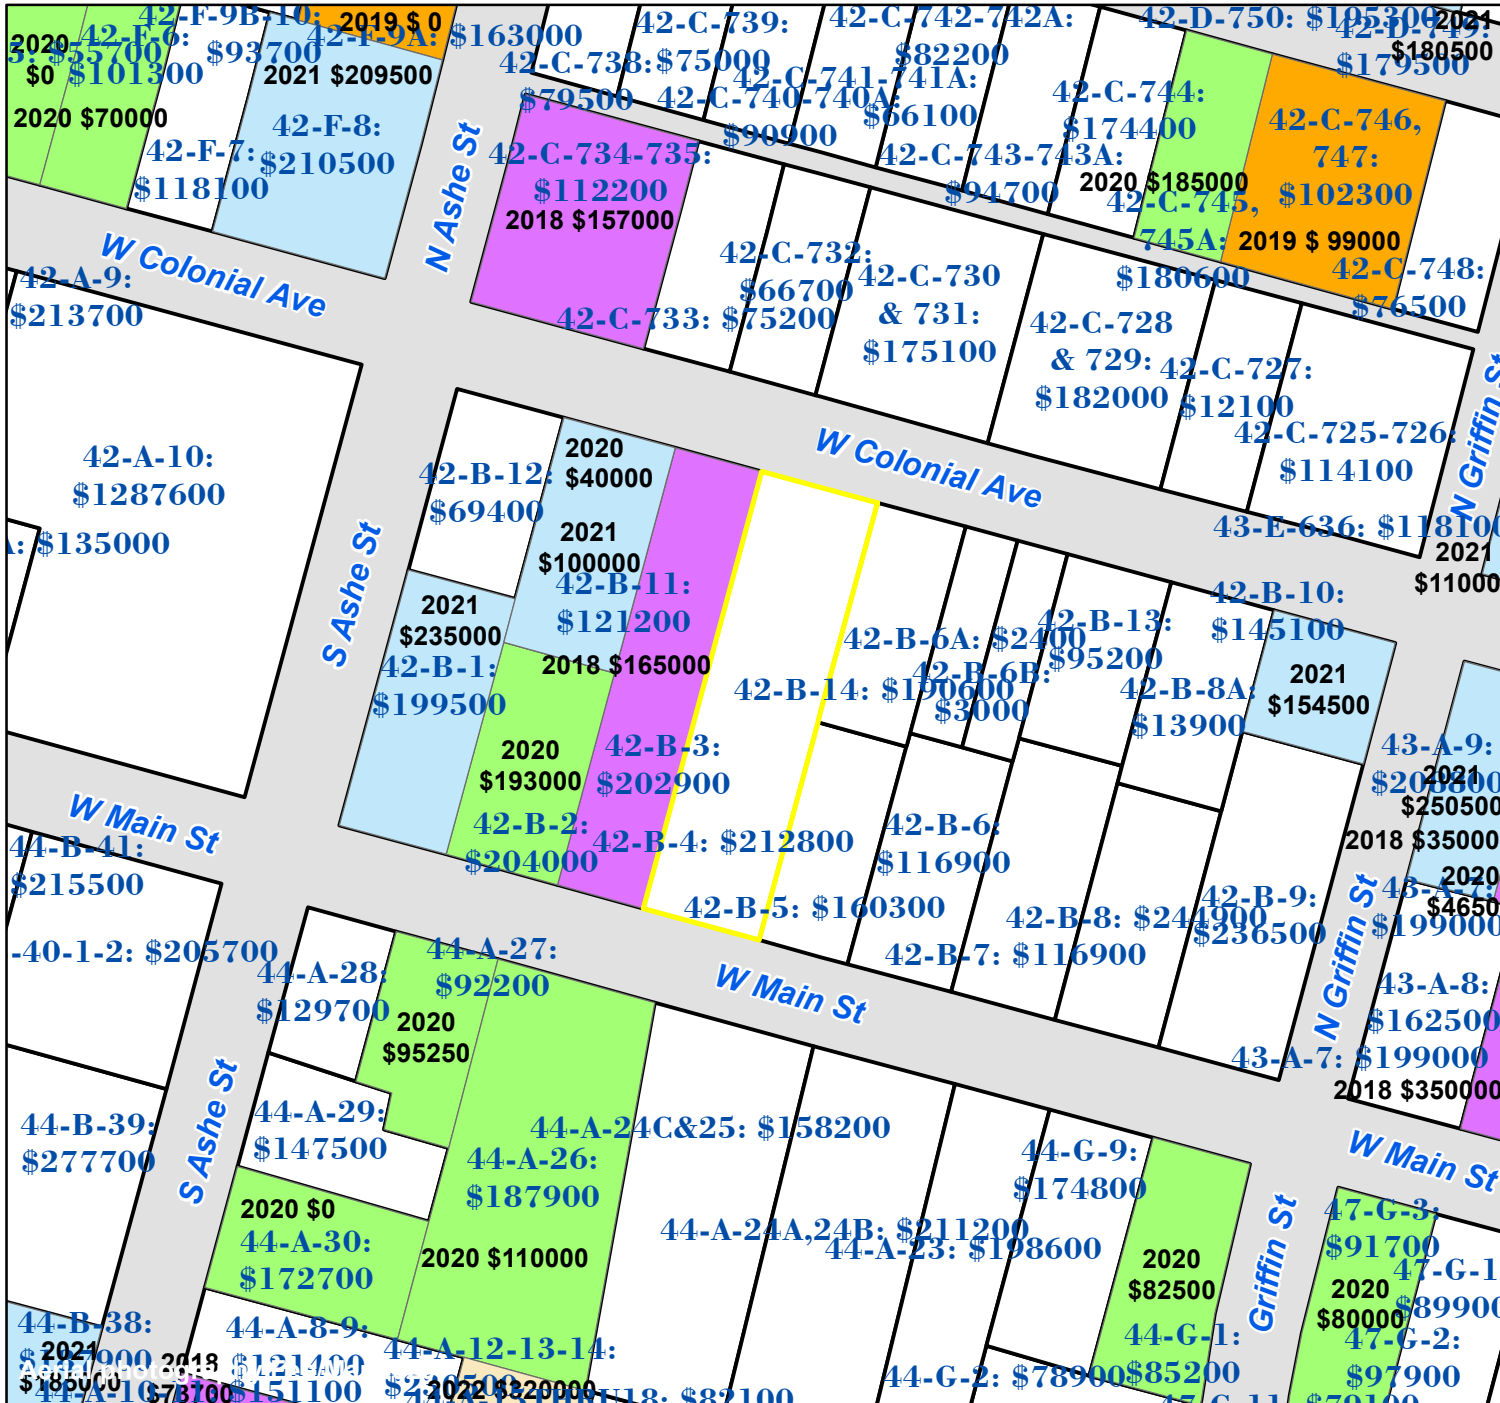

Pasquotank County, NC

Parcel ID: 891418408374

Map: 42-B-4

LOT: 0

01012 W MAIN ST
WILLIAMS, TIMOTHY J & CYN

1012 W MAIN ST
ELIZABETH CITY, NC 27909

Deed Book: 510
Deed Page: 464
Date: 0

Land Value: 36700
Ag Value: 0
Bldg Value: 176100
Total Value: 212800

Taxed Acres: 0.418

Legend

- Sales in 2022
- Sales in 2021
- Sales in 2020
- Sales in 2019
- Sales in 2018

PASQUOTANK
COUNTY, NC

Date: 3/1/2023

Property Ownership/
Lines as of January 1, 2023

NOT A SURVEY

This map was created from historic maps, recorded deeds and surveys.
It CAN NOT be used to convey land, settle land disputes or build fences.