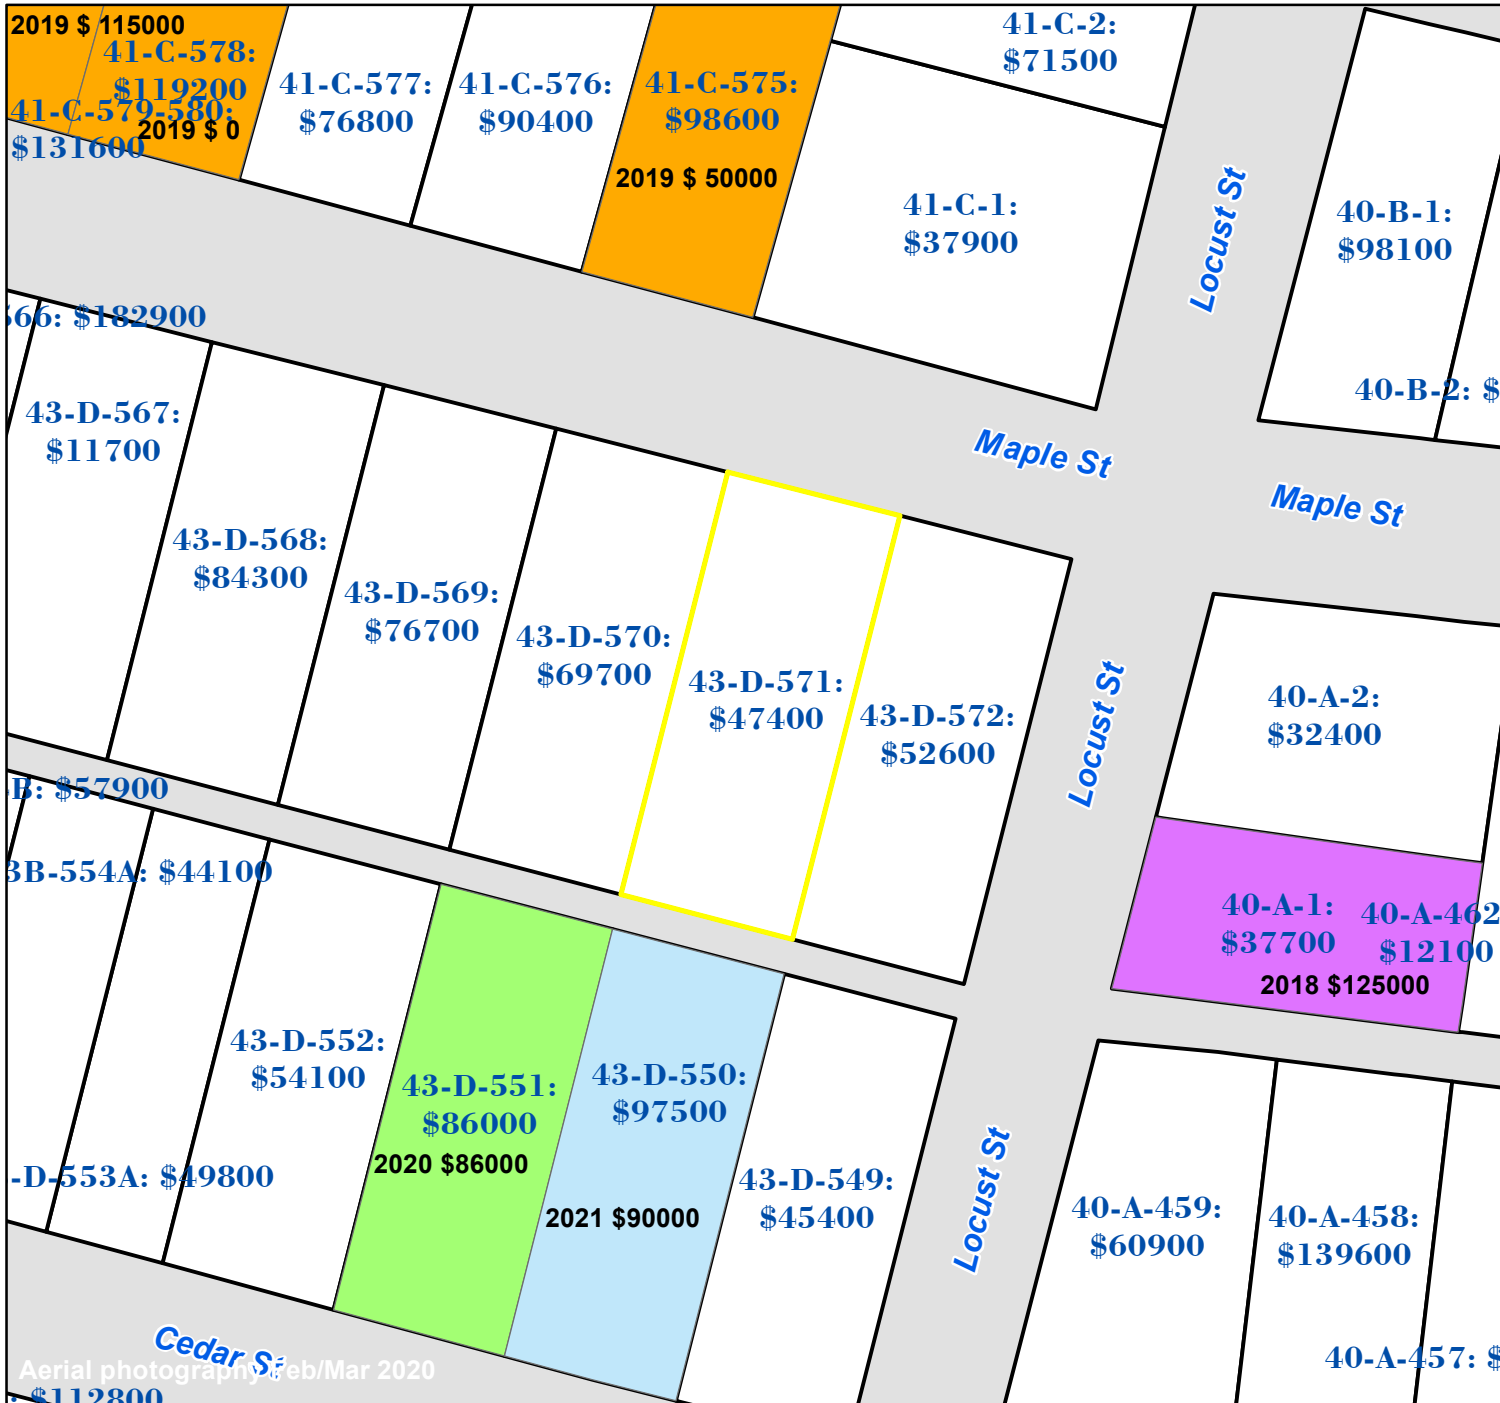

Pasquotank County, NC

Parcel ID: 891419605538
 Map: 43-D-571

LOT: 0

00603 MAPLE ST
 HOUSE TO HOME PROPERTIES GROUP

113 B AND B LANE
 COINJOCK NC 27923

Deed Book: 1451
 Deed Page: 749
 Date: 20220511

Land Value: 12100
 Ag Value: 0
 Bldg Value: 35300
 Total Value: 47400

Taxed Acres: 0.138

Legend

- Sales in 2022
- Sales in 2021
- Sales in 2020
- Sales in 2019
- Sales in 2018

PASQUOTANK COUNTY NC

Date: 3/1/2023

Property Ownership/
 Lines as of January 1, 2023

NOT A SURVEY

This map was created from historic maps, recorded deeds and surveys.
 It CAN NOT be used to convey land, settle land disputes or build fences.