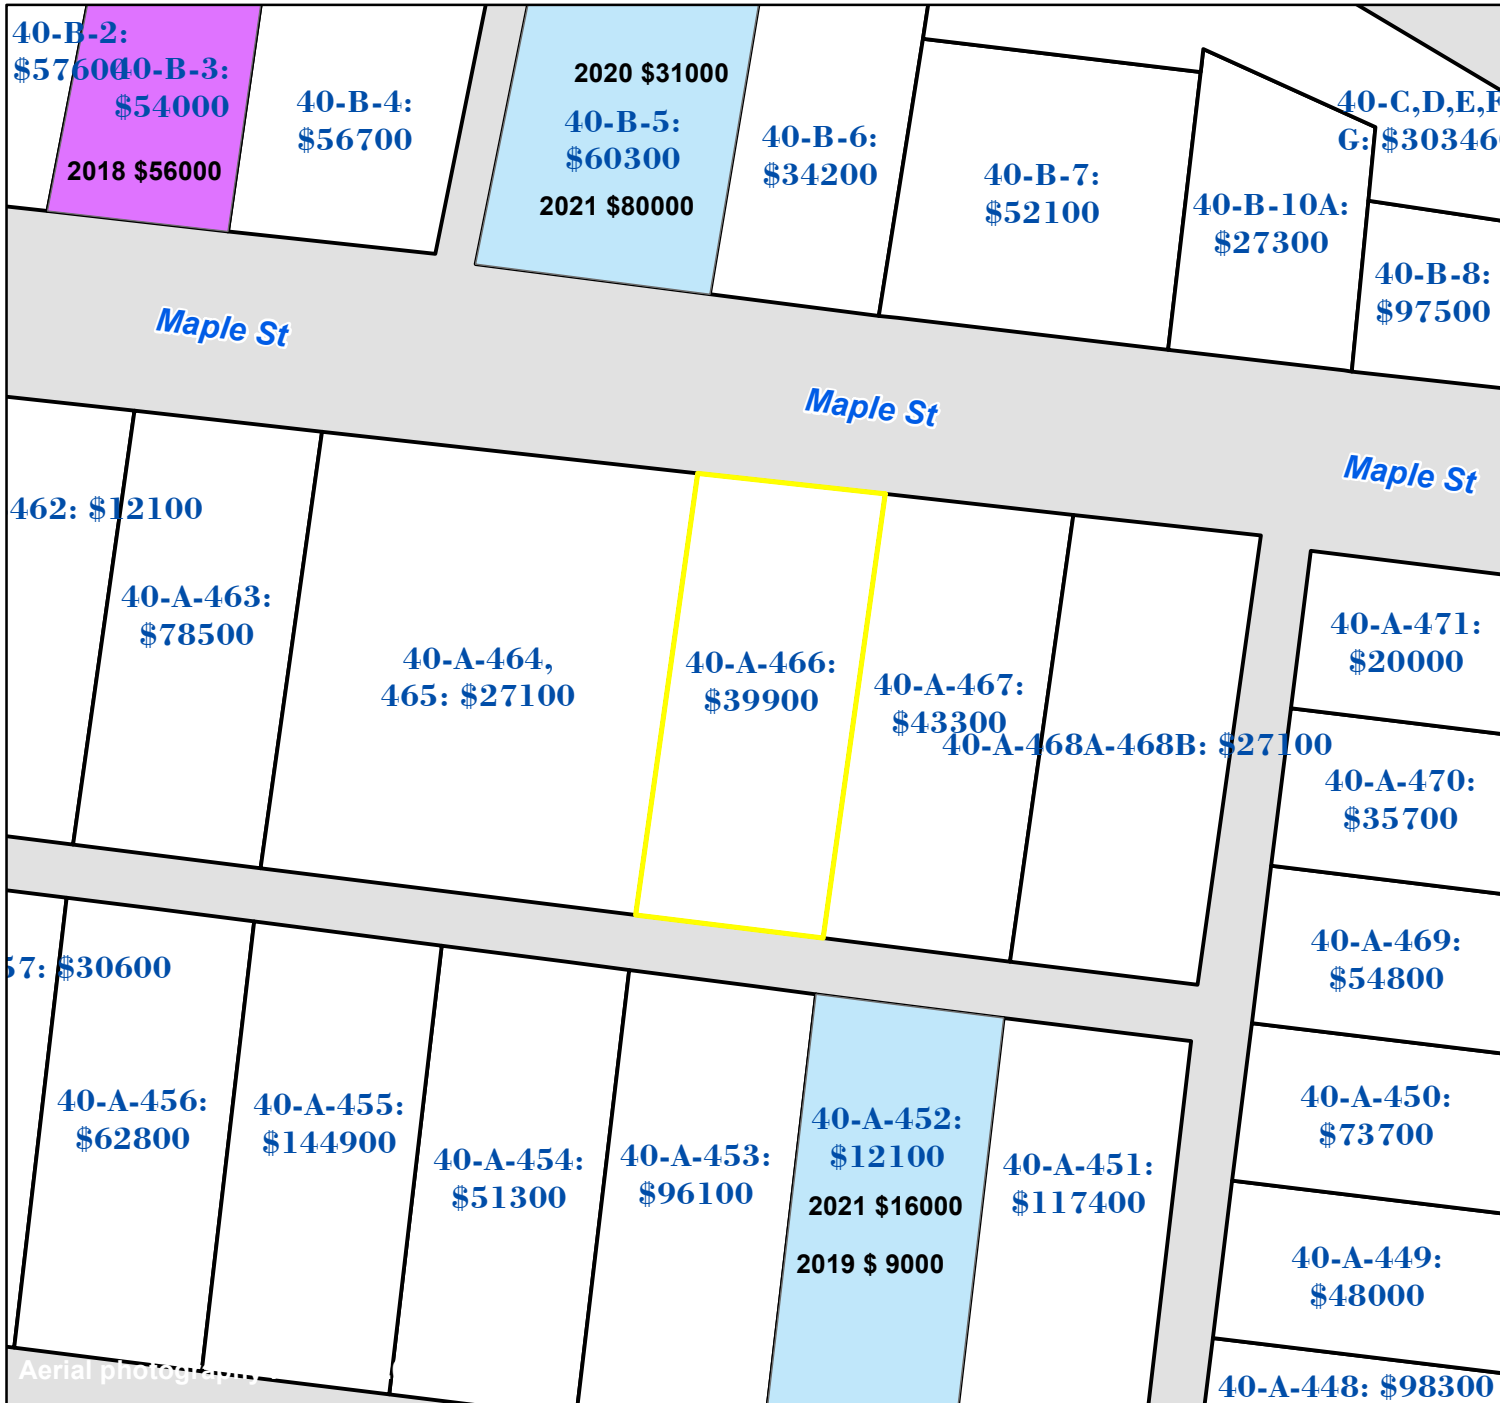

NOT A SURVEY

This map was created from historic maps, recorded deeds and surveys.
It CAN NOT be used to convey land, settle land disputes or build fences.