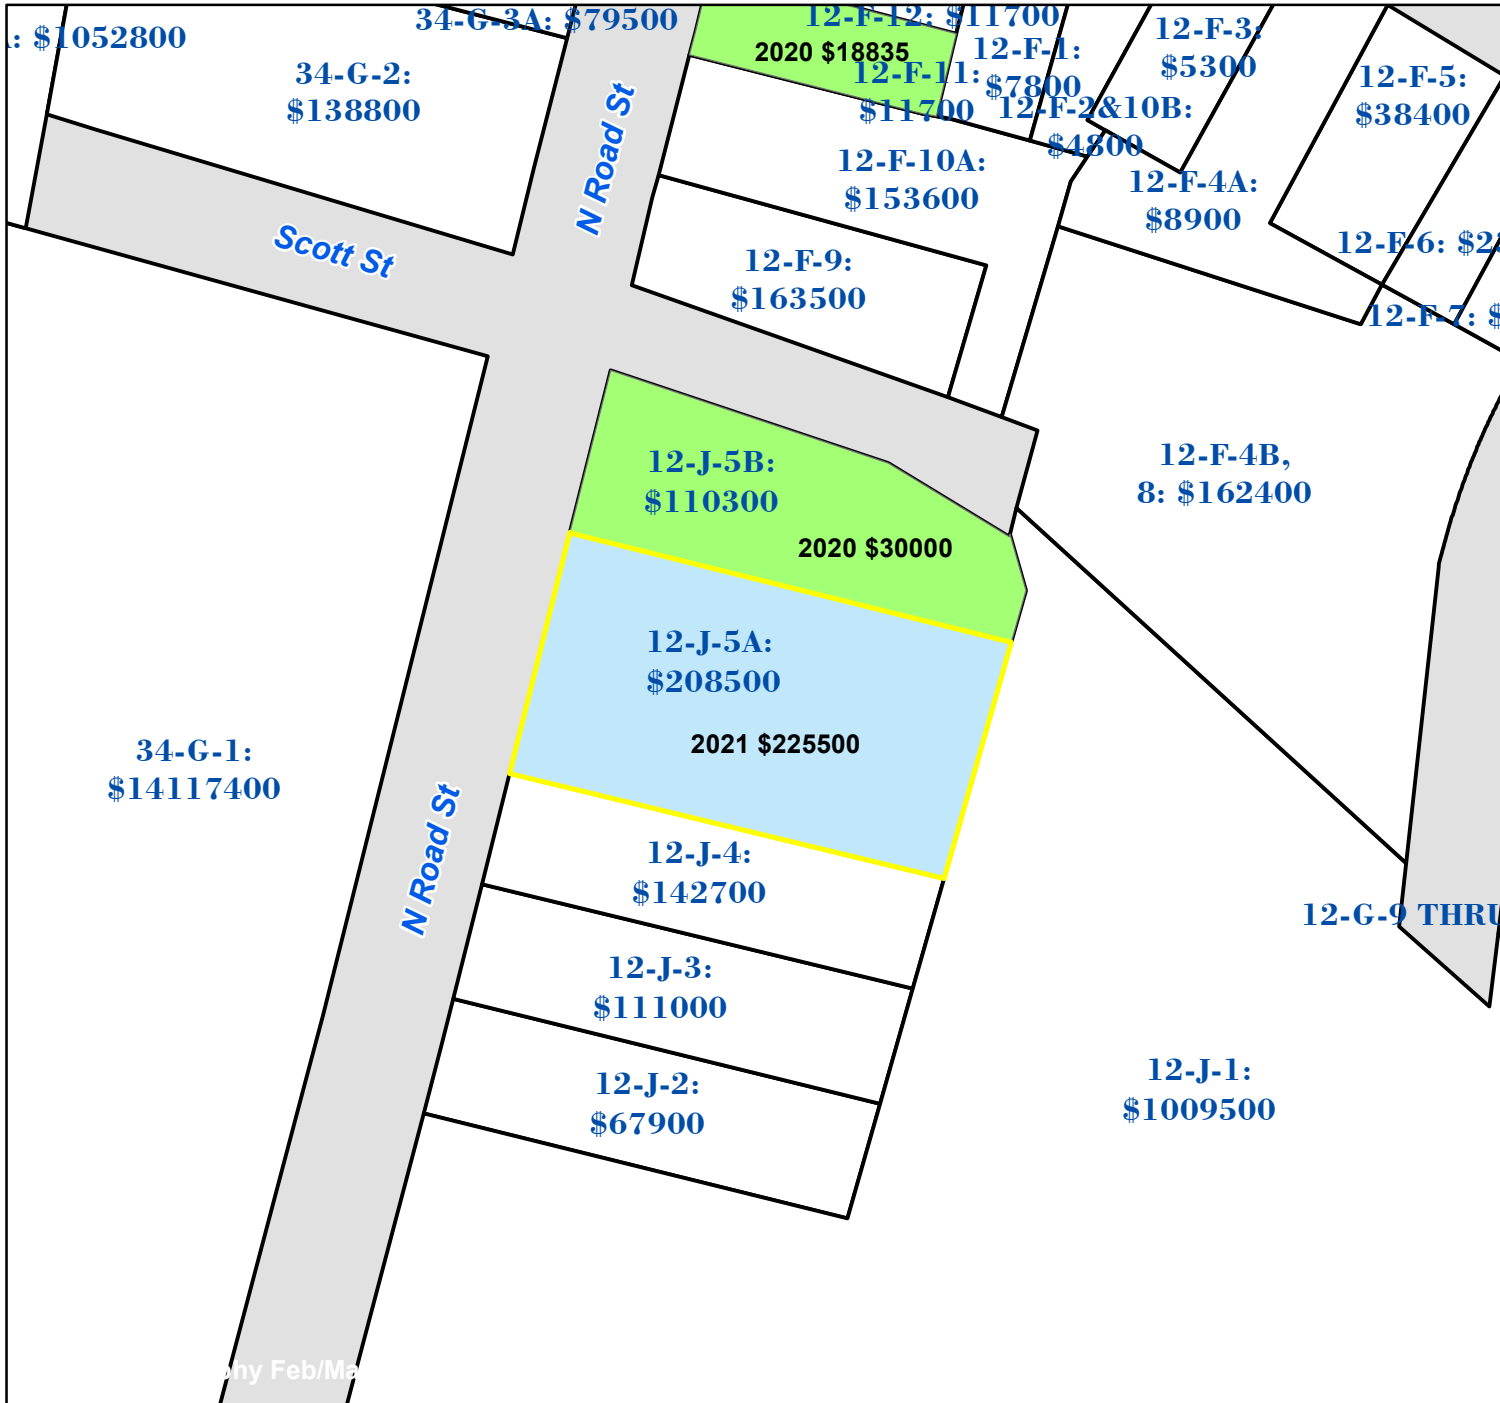

Pasquotank County, NC

Parcel ID: 891420803606
 Map: 12-J-5A

LOT: 0

00314 N ROAD ST
 SLAYTON, GERALD M
 GEORGIA M
 314 N ROAD ST
 ELIZABETH CITY NC 27909

Deed Book: 1413
 Deed Page: 747
 Date: 20210622

Land Value: 42900
 Ag Value: 0
 Bldg Value: 165600
 Total Value: 208500

Taxed Acres: 0.429

Legend

- Sales in 2022
- Sales in 2021
- Sales in 2020
- Sales in 2019
- Sales in 2018

PASQUOTANK COUNTY NC

Date: 3/1/2023

Property Ownership/
 Lines as of January 1, 2023

NOT A SURVEY

This map was created from historic maps, recorded deeds and surveys.
 It CAN NOT be used to convey land, settle land disputes or build fences.