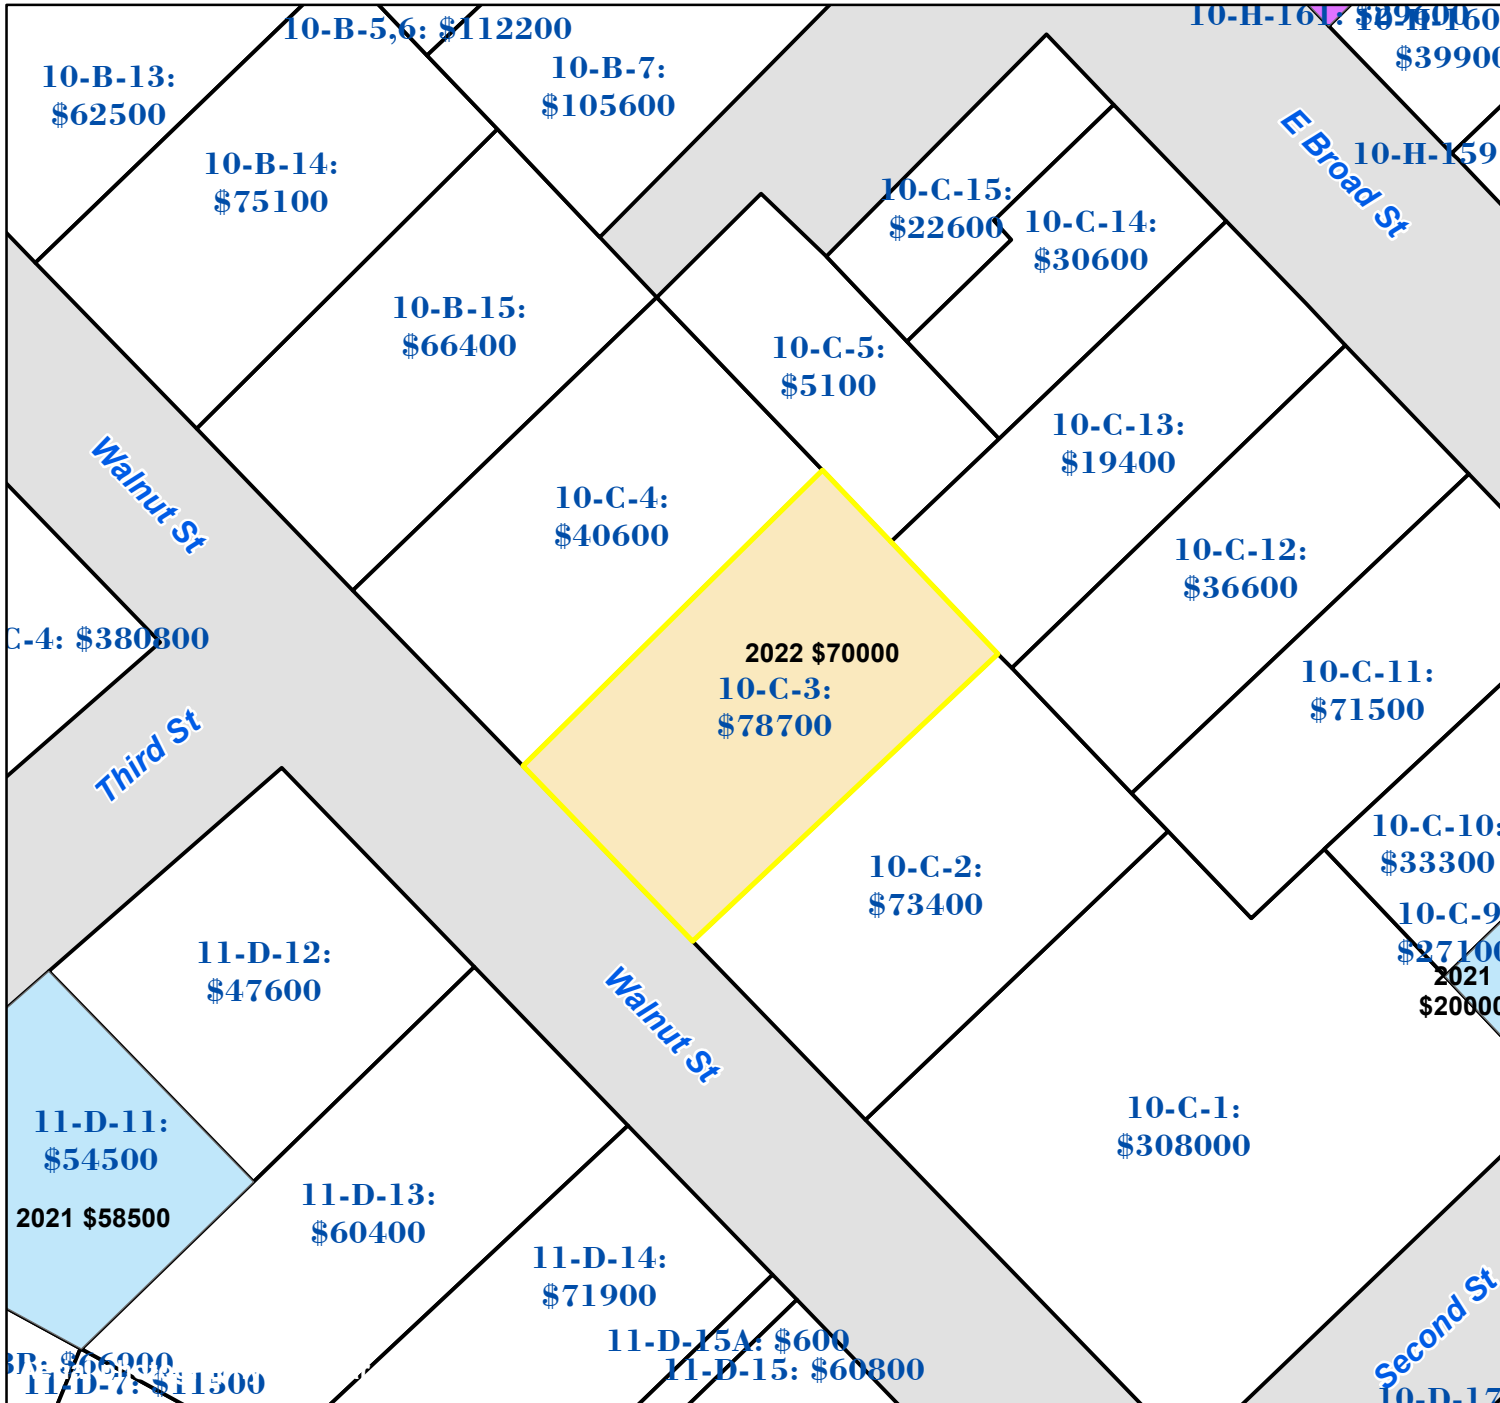

Pasquotank County, NC

Parcel ID: 891420914865
 Map: 10-C-3

LOT: 0

00302 WALNUT ST
 JAY-DF PROPERTIES LLC

1026 HAM OVERMAN RD
 ELIZABETH CITY NC 27909

Deed Book: 1470
 Deed Page: 360
 Date: 20221102

Land Value: 10800
 Ag Value: 0
 Bldg Value: 67900
 Total Value: 78700

Taxed Acres: 0.206

Legend

- Sales in 2022
- Sales in 2021
- Sales in 2020
- Sales in 2019
- Sales in 2018

Date: 3/1/2023

Property Ownership/
 Lines as of January 1, 2023

NOT A SURVEY

This map was created from historic maps, recorded deeds and surveys.
 It CAN NOT be used to convey land, settle land disputes or build fences.