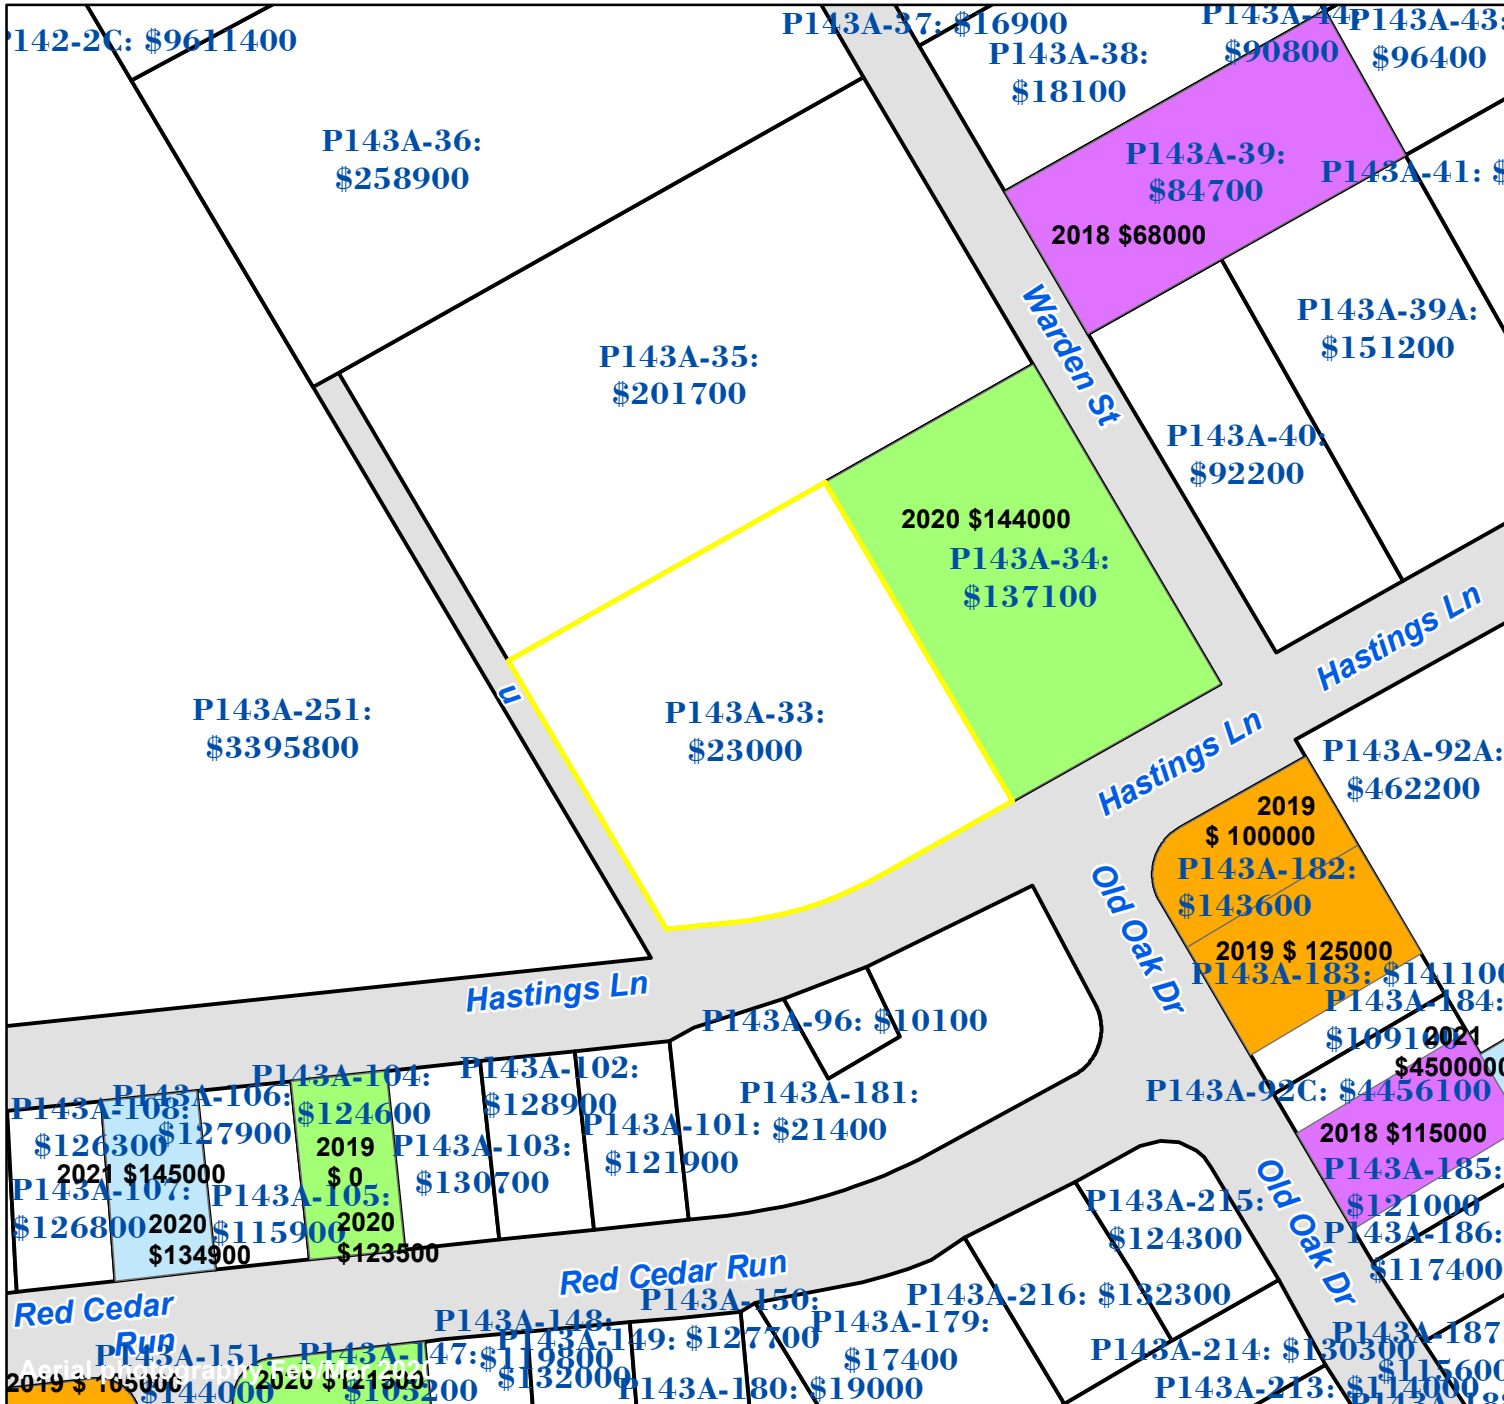

# Pasquotank County, NC

Parcel ID: 891504509128  
 Map: P143A-33  
 LOT: 0

0000 HASTINGS LANE  
 WARDEN, WILLIAM T  
 3019 HAYDEN DR  
 WILMINGTON NC 28411

Deed Book:  
 Deed Page:  
 Date: 0  
 Land Value: 23000  
 Ag Value: 0  
 Bldg Value: 0  
 Total Value: 23000  
 Taxed Acres: 0.695

**Legend**

- Sales in 2022
- Sales in 2021
- Sales in 2020
- Sales in 2019
- Sales in 2018

**PASQUOTANK COUNTY NC**

Date: 3/1/2023

Property Ownership/  
 Lines as of January 1, 2023

**NOT A SURVEY**

This map was created from historic maps, recorded deeds and surveys.  
 It CAN NOT be used to convey land, settle land disputes or build fences.