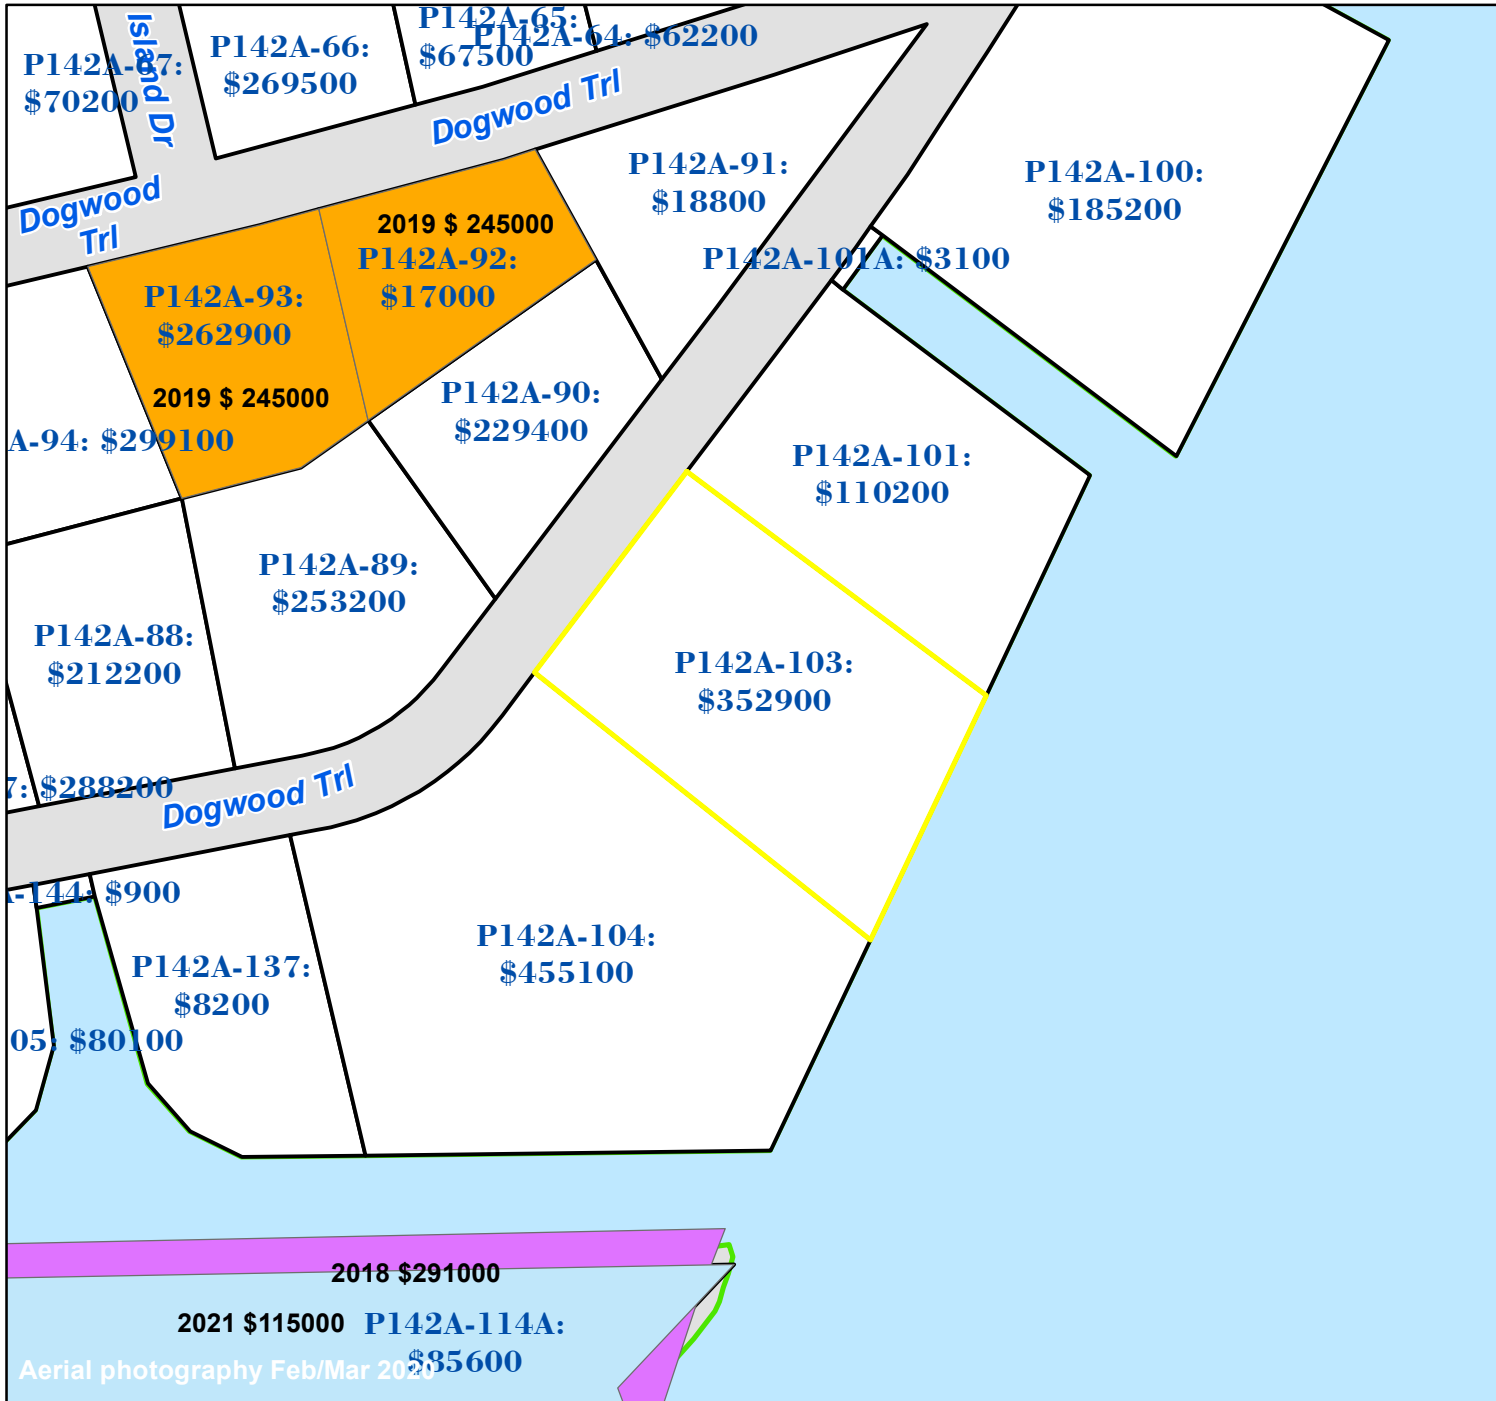

Pasquotank County, NC

Parcel ID: 891504931355
 Map: P142A-103

LOT: 0

00201 DOGWOOD TRAIL
 THRIFT, DONALD F JR
 & BONNIE J
 201 S DOGWOOD TRAIL
 ELIZABETH CITY NC 27909

Deed Book: 1283
 Deed Page: 410
 Date: 20170531

Land Value: 150400
 Ag Value: 0
 Bldg Value: 202500
 Total Value: 352900

Taxed Acres: 1.579

PASQUOTANK COUNTY NC

Date: 3/1/2023

Property Ownership/
 Lines as of January 1, 2023

NOT A SURVEY

This map was created from historic maps, recorded deeds and surveys.
 It CAN NOT be used to convey land, settle land disputes or build fences.