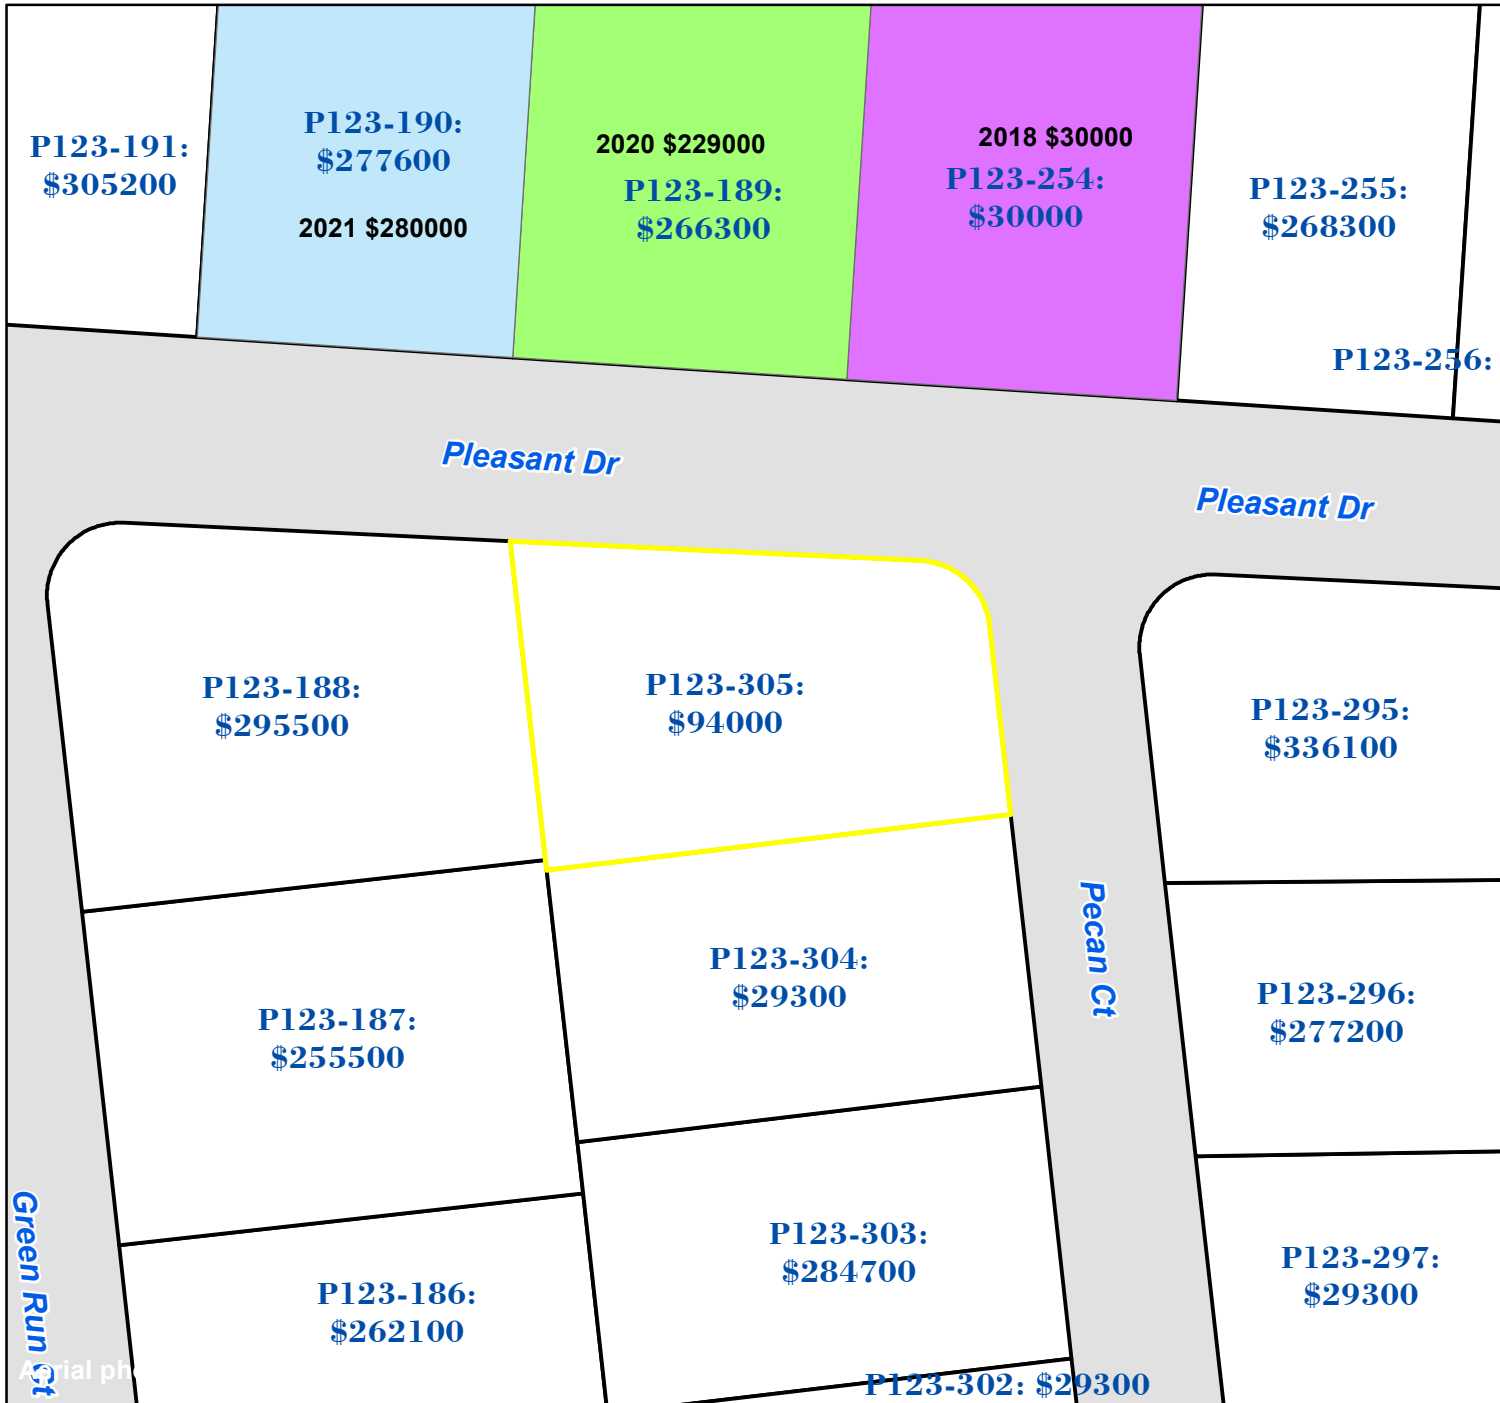

# Pasquotank County, NC

Parcel ID: 892202693355

Map: P123-305

LOT: 52

00101 PECAN CT  
WILDWOOD DEVELOPMENT LLC

1501 CAHOON PARKWAY  
CHESAPEAKE VA 23322

Deed Book: 975  
Deed Page: 676  
Date: 20070615  
MB44/28  
Land Value: 34700  
Ag Value: 0  
Bldg Value: 59300  
Total Value: 94000  
Taxed Acres: 0.363

**PASQUOTANK COUNTY NC**

Date: 3/1/2023

Property Ownership/  
Lines as of January 1, 2023

**NOT A SURVEY**

This map was created from historic maps, recorded deeds and surveys.  
It CAN NOT be used to convey land, settle land disputes or build fences.