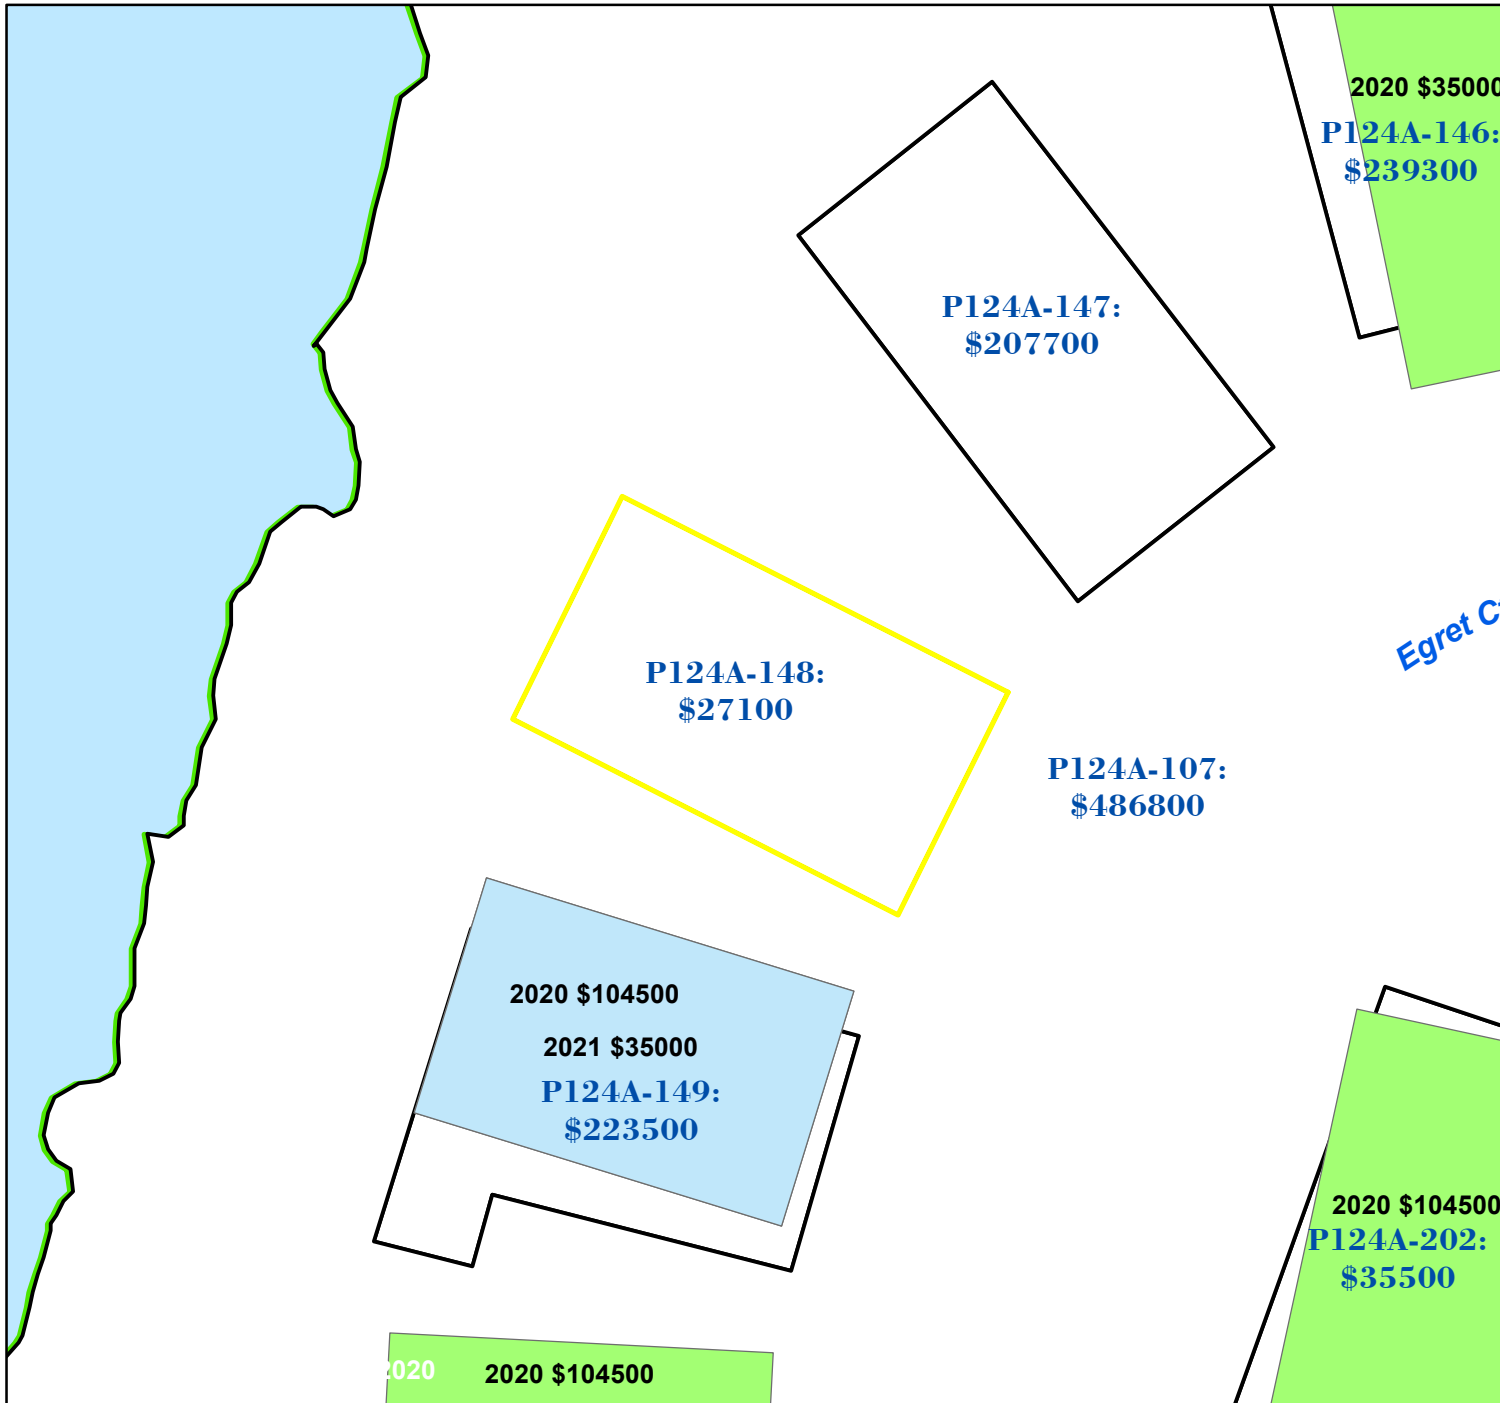

Pasquotank County, NC

Parcel ID: 892202782133

Map: P124A-148

LOT: 41

00321 EGRET CT
GEORGE, VINCENT L

810 H R SE
WASHINGTON DC 20032

Deed Book: 1461
Deed Page: 578
Date: 20220801

Land Value: 27100
Ag Value: 0
Bldg Value: 0
Total Value: 27100

Taxed Acres: 0.037

PASQUOTANK
COUNTY NC

Date: 3/1/2023

Property Ownership/
Lines as of January 1, 2023

NOT A SURVEY

This map was created from historic maps, recorded deeds and surveys.
It CAN NOT be used to convey land, settle land disputes or build fences.