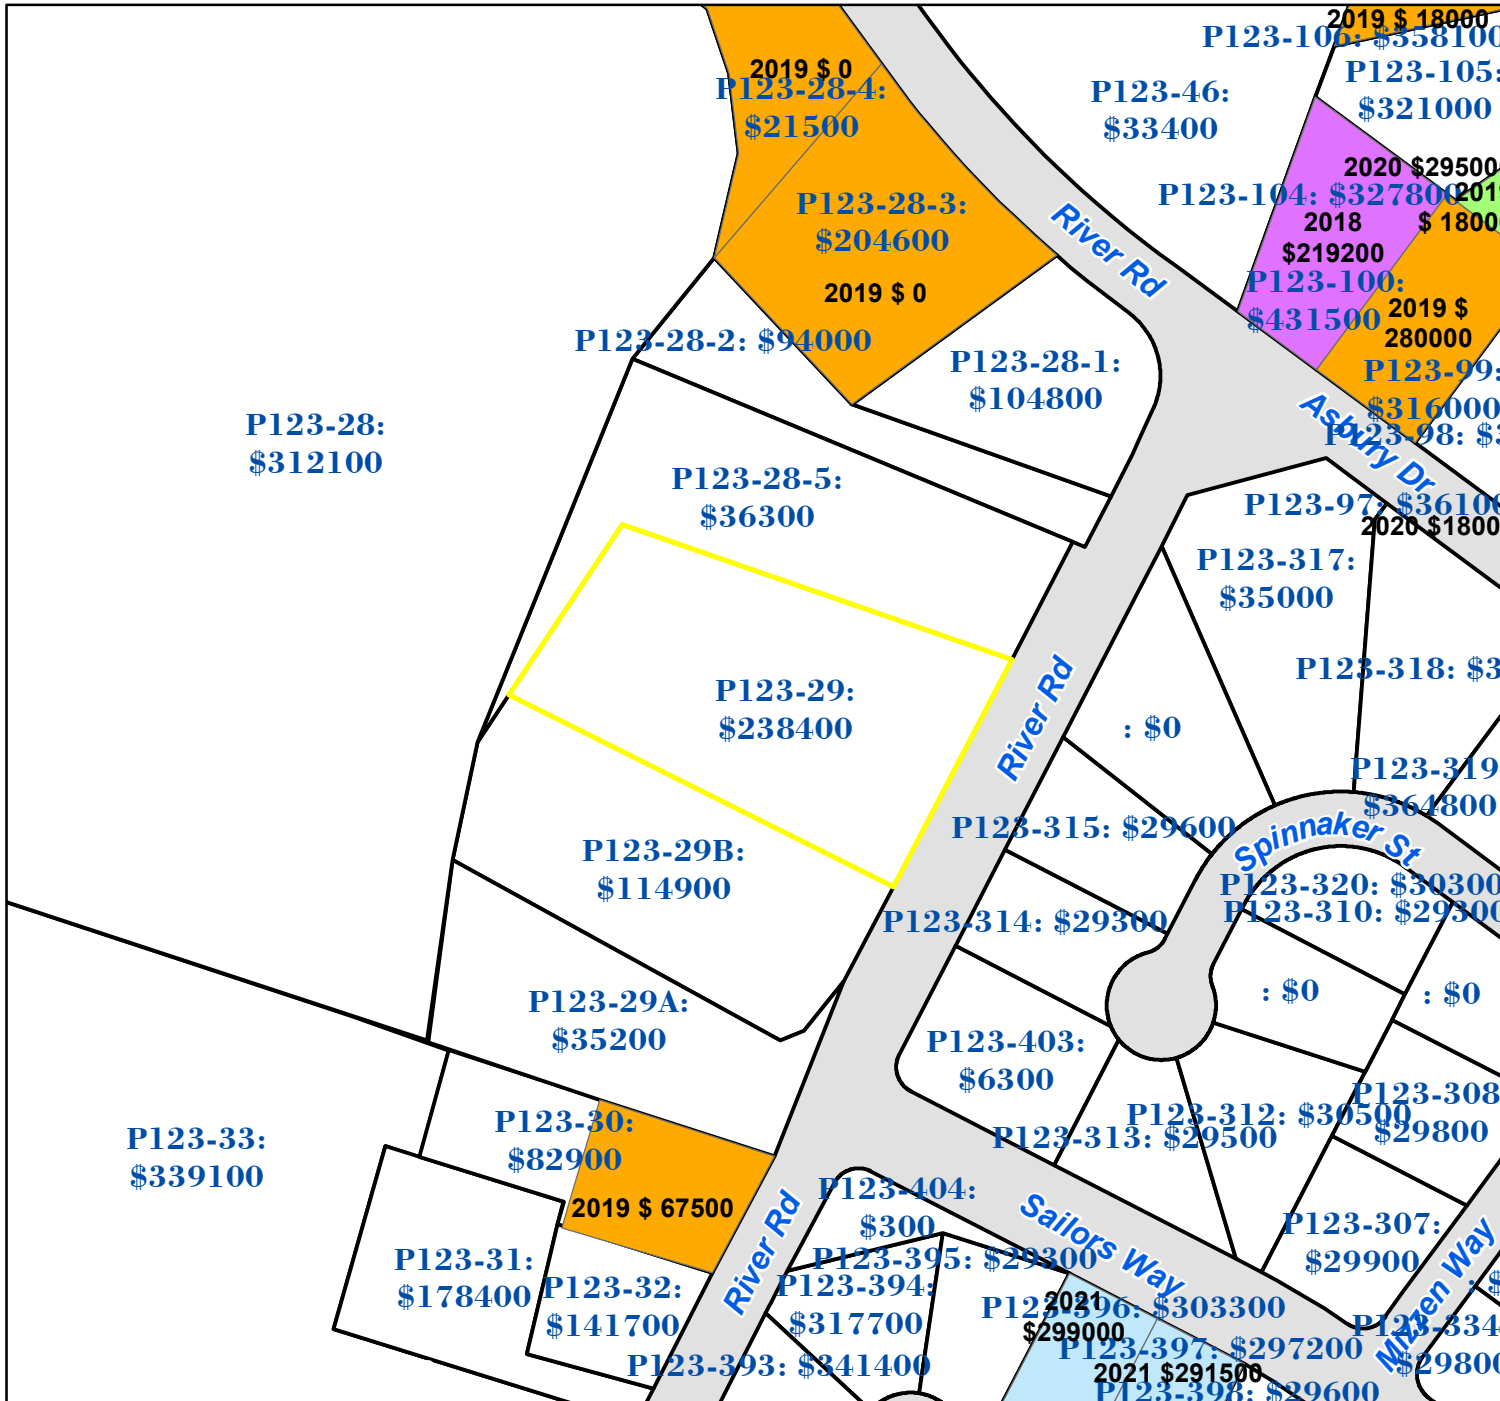

NOT A SURVEY

This map was created from historic maps, recorded deeds and surveys.
It CAN NOT be used to convey land, settle land disputes or build fences.