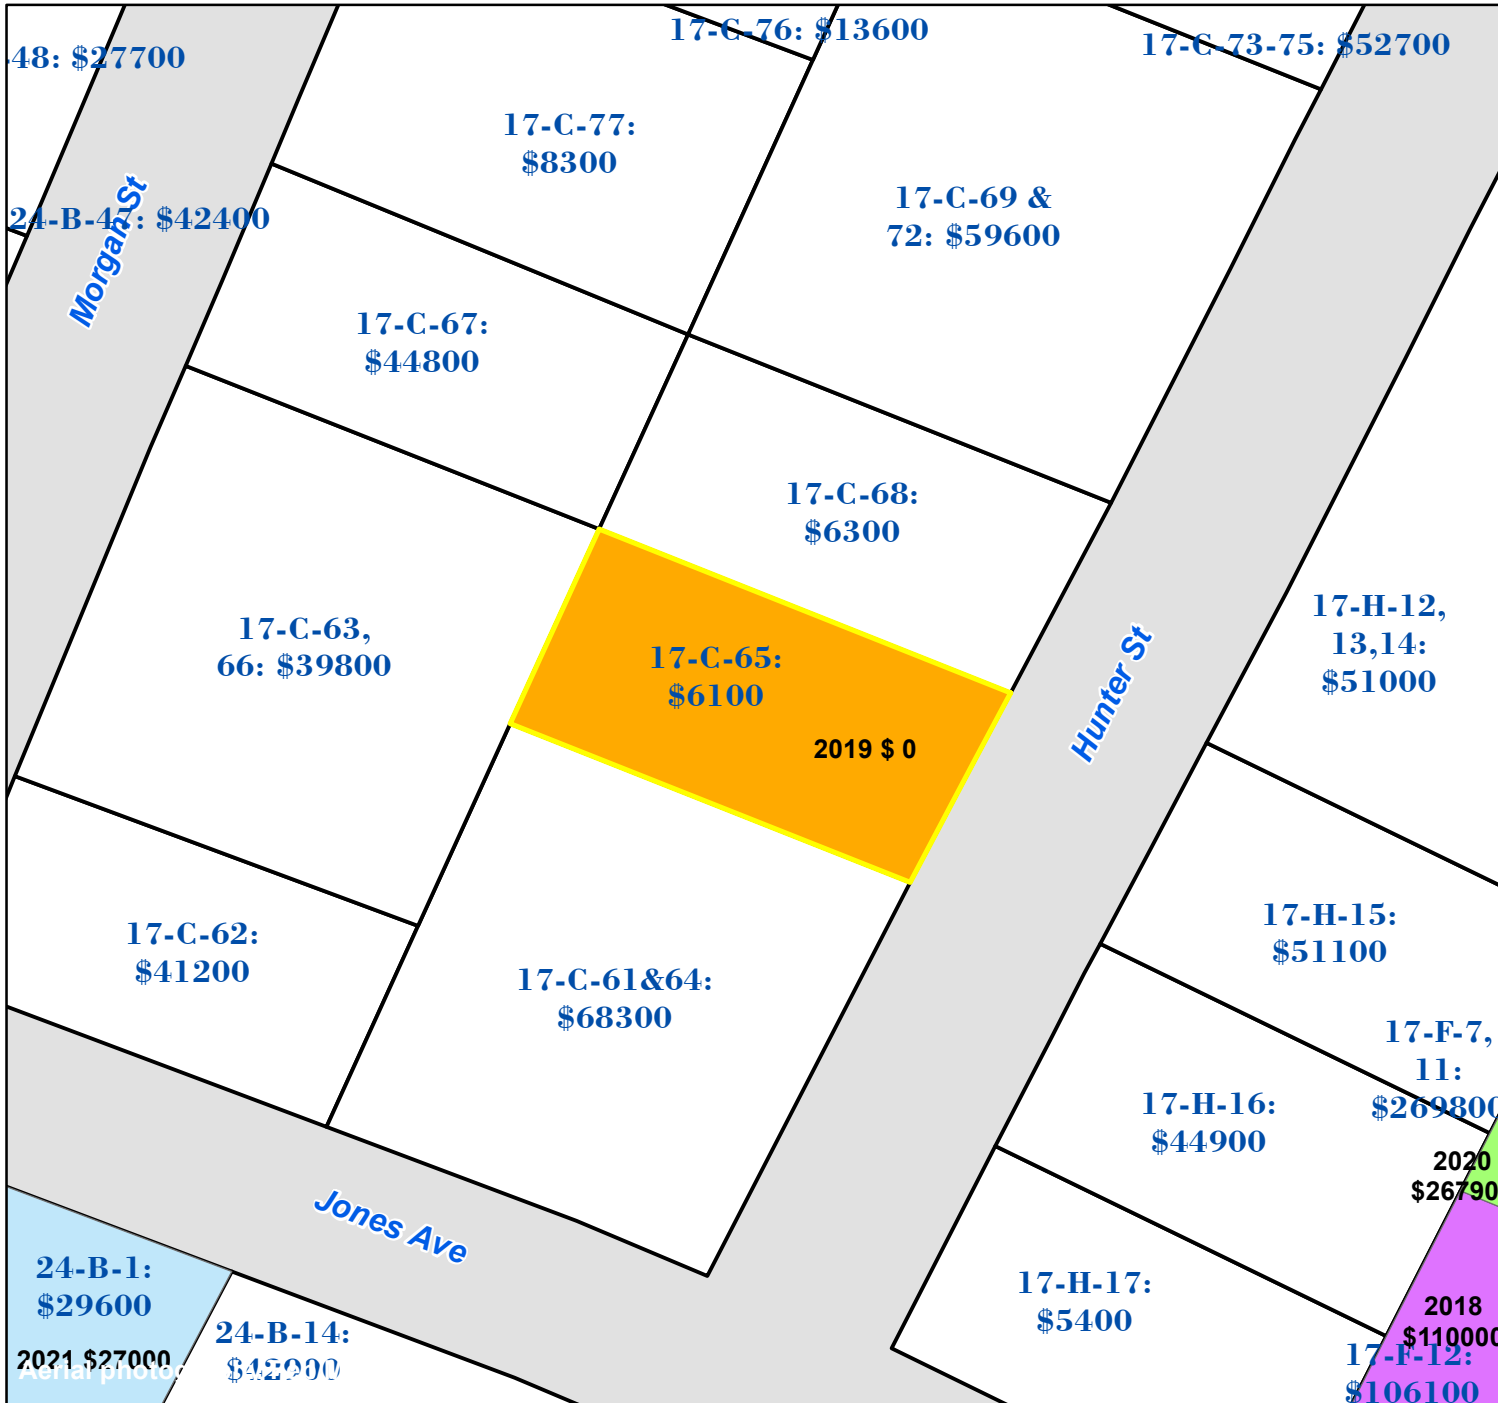

Pasquotank County, NC

Parcel ID: 892305078603
 Map: 17-C-65

LOT: 0

00705 HUNTER ST
 HARBOR PRESBYTERIAN CHURCH

801 RIVERSIDE AVE
 ELIZABETH CITY NC 27909

Deed Book: 1463
 Deed Page: 818
 Date: 20220824

Land Value: 6100
 Ag Value: 0
 Bldg Value: 0
 Total Value: 6100

Taxed Acres: 0.073

PASQUOTANK COUNTY NC

Date: 3/1/2023

Property Ownership/
 Lines as of January 1, 2023

NOT A SURVEY

This map was created from historic maps, recorded deeds and surveys.
 It CAN NOT be used to convey land, settle land disputes or build fences.