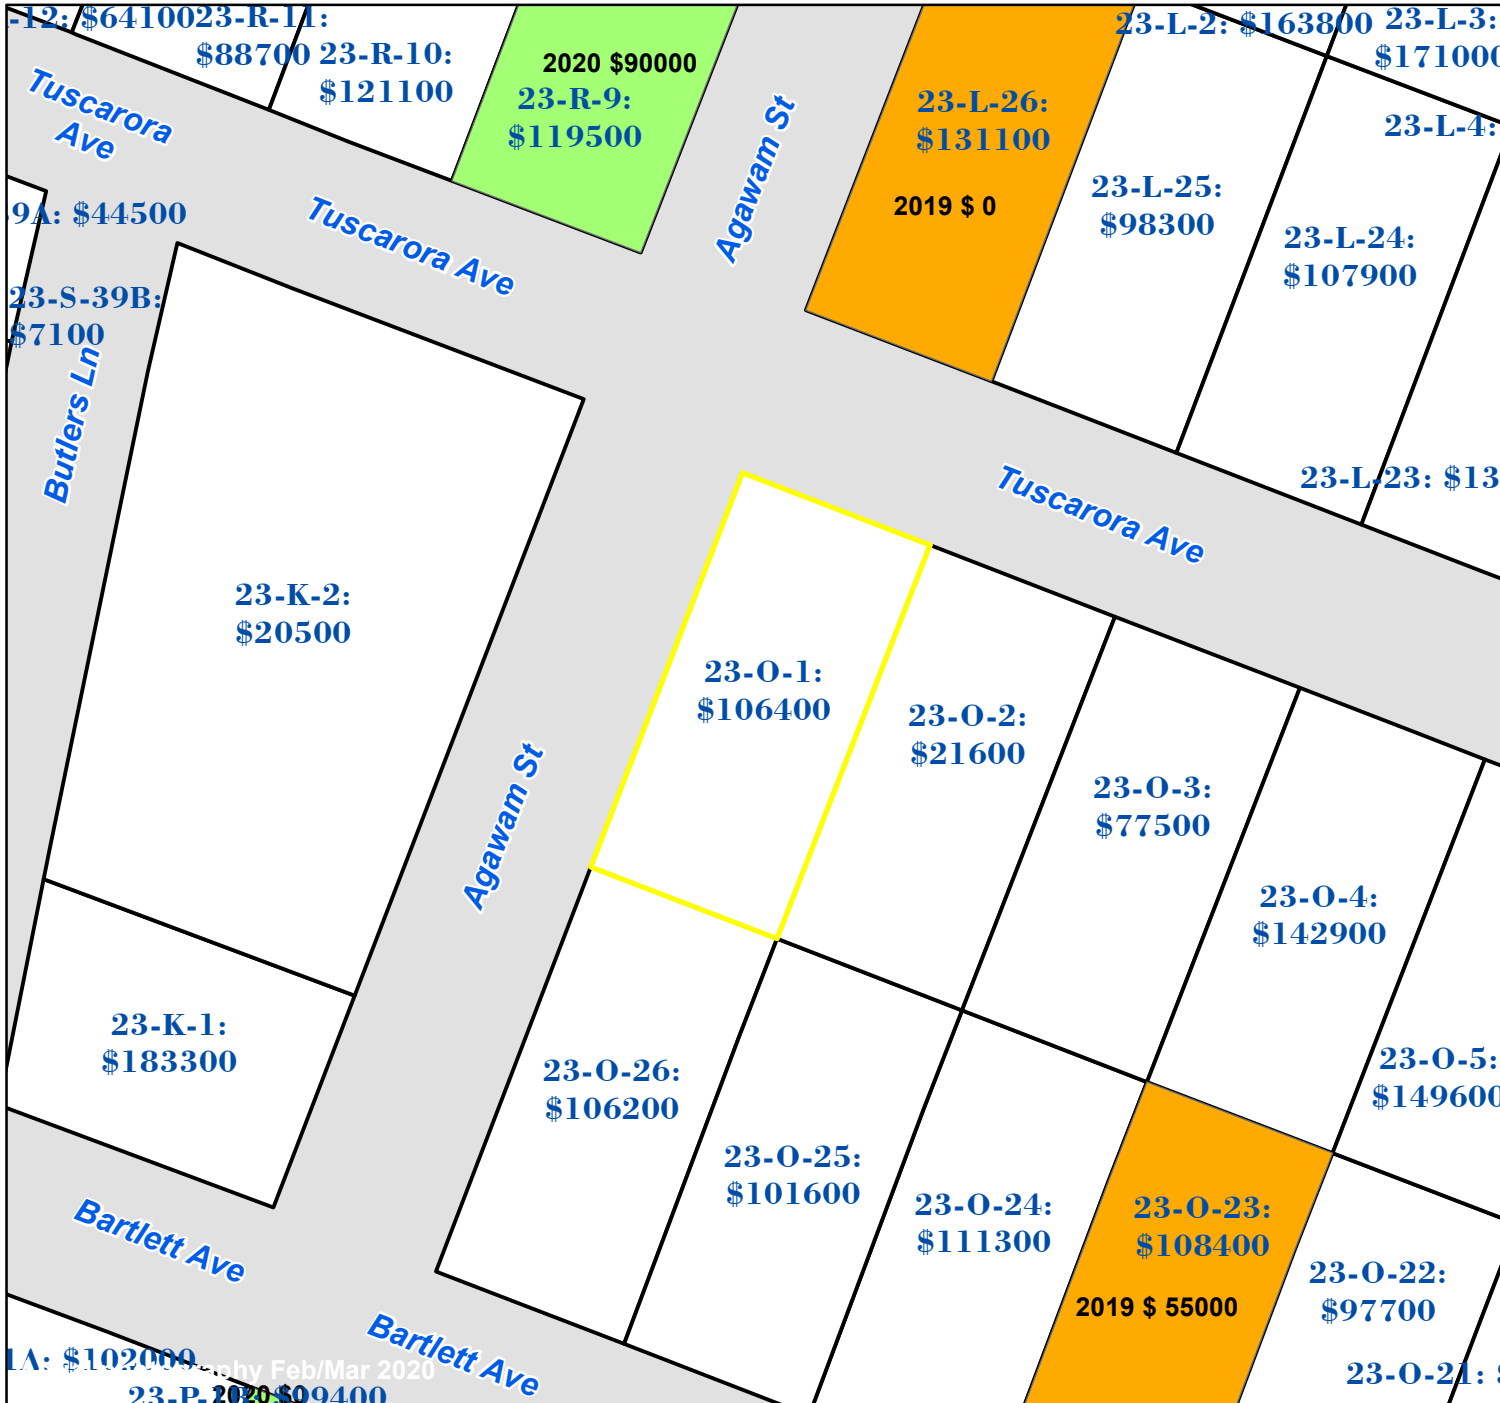

Pasquotank County, NC

Parcel ID: 892309069714
 Map: 23-O-1

LOT: 0

00901 TUSCARORA AVE
 STONE, SHELIAH A

PO BOX 133
 CAMDEN NC 27921

Deed Book: 1457
 Deed Page: 888
 Date: 20220623

Land Value: 19500
 Ag Value: 0
 Bldg Value: 86900
 Total Value: 106400

Taxed Acres: 0.16

Legend

- Sales in 2022
- Sales in 2021
- Sales in 2020
- Sales in 2019
- Sales in 2018

PASQUOTANK COUNTY NC

Date: 3/1/2023

Property Ownership/
 Lines as of January 1, 2023

NOT A SURVEY

This map was created from historic maps, recorded deeds and surveys.
 It CAN NOT be used to convey land, settle land disputes or build fences.