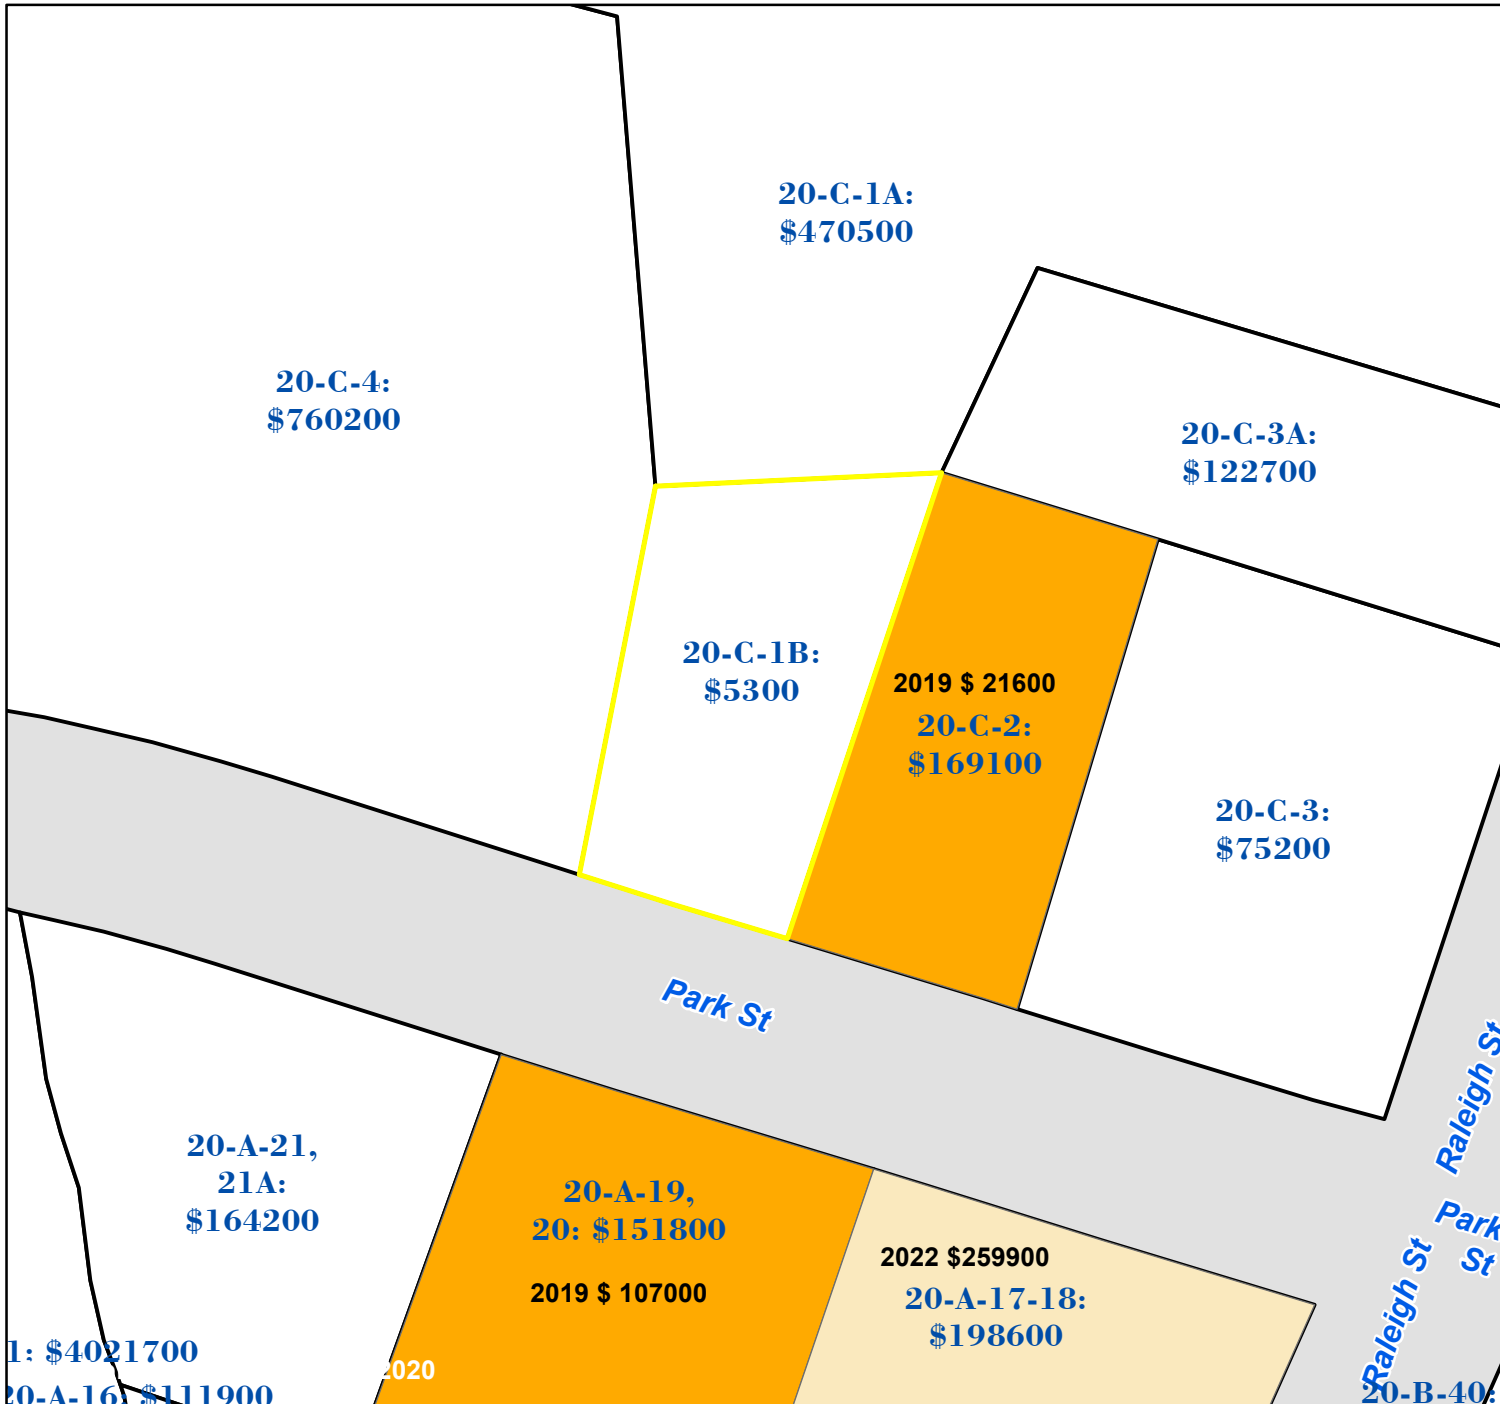

# Pasquotank County, NC

Parcel ID: 892309261032

Map: 20-C-1B

LOT: 0

00000 PARK ST (VL)  
RALEIGH PARK RENTALS LLC

PO BOX 62  
MAPLE NC 27956

Deed Book: 1284  
Deed Page: 472  
Date: 20170613

Land Value: 5300  
Ag Value: 0  
Bldg Value: 0  
Total Value: 5300

Taxed Acres: 0.15

PASQUOTANK COUNTY NC

Date: 3/1/2023

Property Ownership/  
Lines as of January 1, 2023

**NOT A SURVEY**

This map was created from historic maps, recorded deeds and surveys.  
It CAN NOT be used to convey land, settle land disputes or build fences.