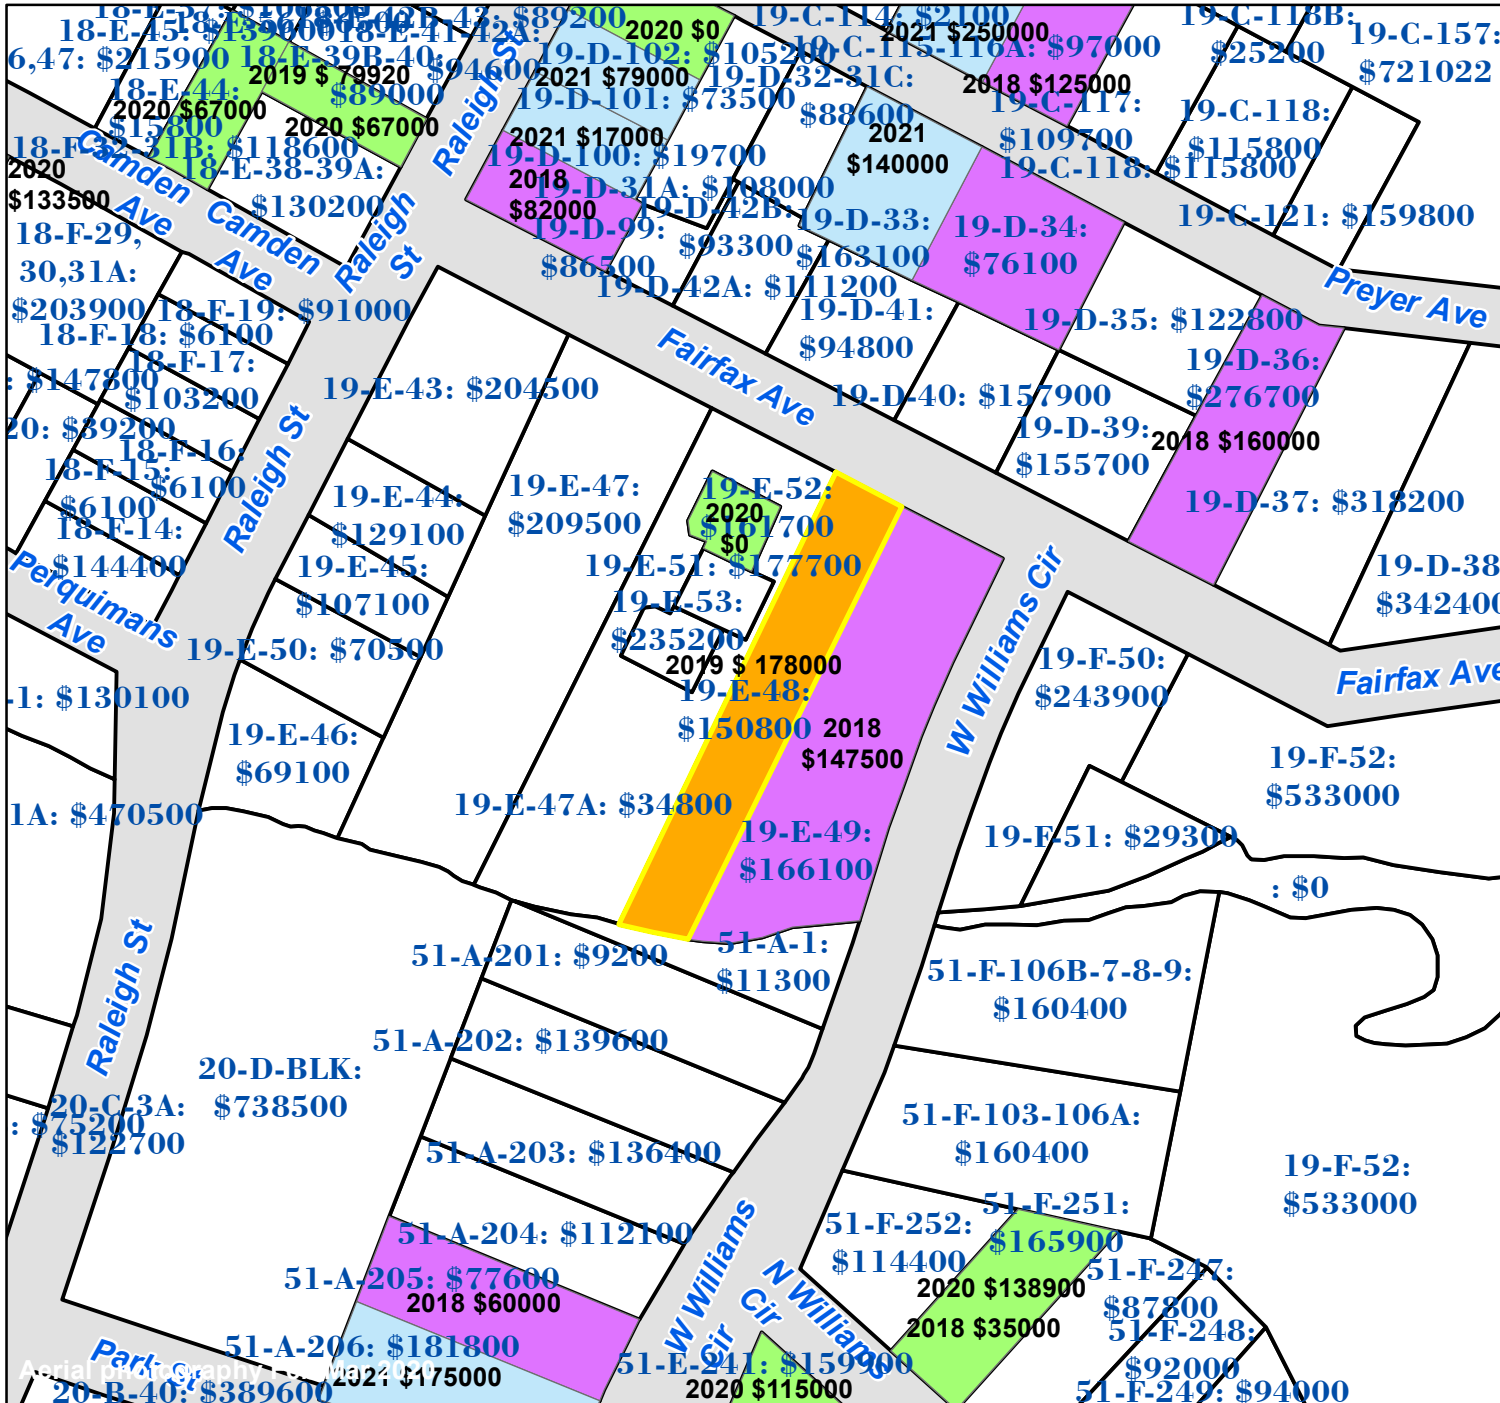

# Pasquotank County, NC

Parcel ID: 892310268321

Map: 19-E-48

LOT: 0

01209 FAIRFAX AVE  
HATZOPOULOS, SYDMA ELIZABETH

1209 FAIRFAX AVE  
ELIZABETH CITY NC 27909

Deed Book: 1452  
Deed Page: 609  
Date: 20220518

Land Value: 25600  
Ag Value: 0  
Bldg Value: 125200  
Total Value: 150800

Taxed Acres: 0.255

**Legend**

- Sales in 2022
- Sales in 2021
- Sales in 2020
- Sales in 2019
- Sales in 2018

**PASQUOTANK COUNTY, NC**

Date: 3/1/2023

Property Ownership/  
Lines as of January 1, 2023

**NOT A SURVEY**

This map was created from historic maps, recorded deeds and surveys.  
It CAN NOT be used to convey land, settle land disputes or build fences.