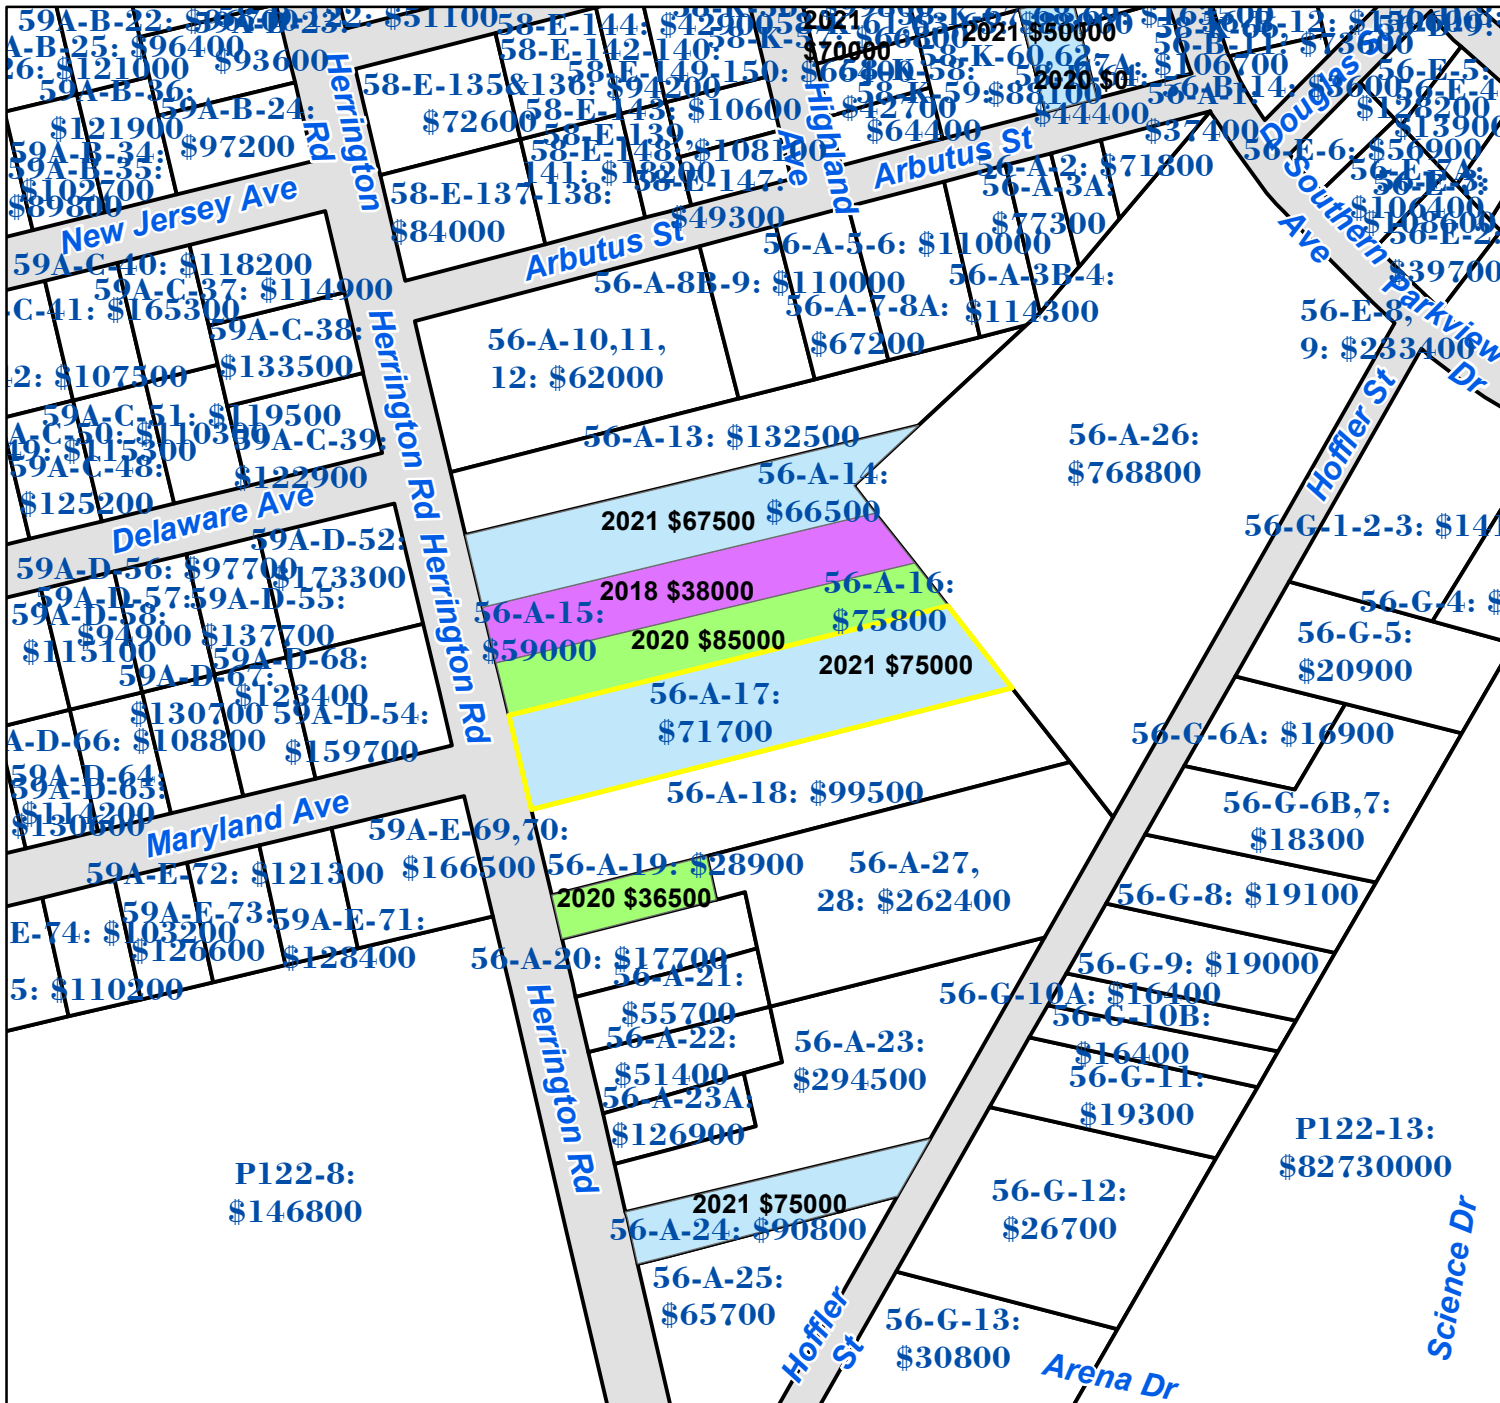

# Pasquotank County, NC

Parcel ID: 892313040002

Map: 56-A-17

LOT: 0

01500 HERRINGTON RD  
 MCQUEEN, CHRISTINE L  
 MCQUEEN, MARK EDWARD  
 6293 YANKEE BUSH RD  
 WARREN PA 16365

Deed Book: 1406  
 Deed Page: 161  
 Date: 20210422

Date: 3/1/2023

Property Ownership/  
 Lines as of January 1, 2023

**NOT A SURVEY**

This map was created from historic maps, recorded deeds and surveys.  
 It CAN NOT be used to convey land, settle land disputes or build fences.