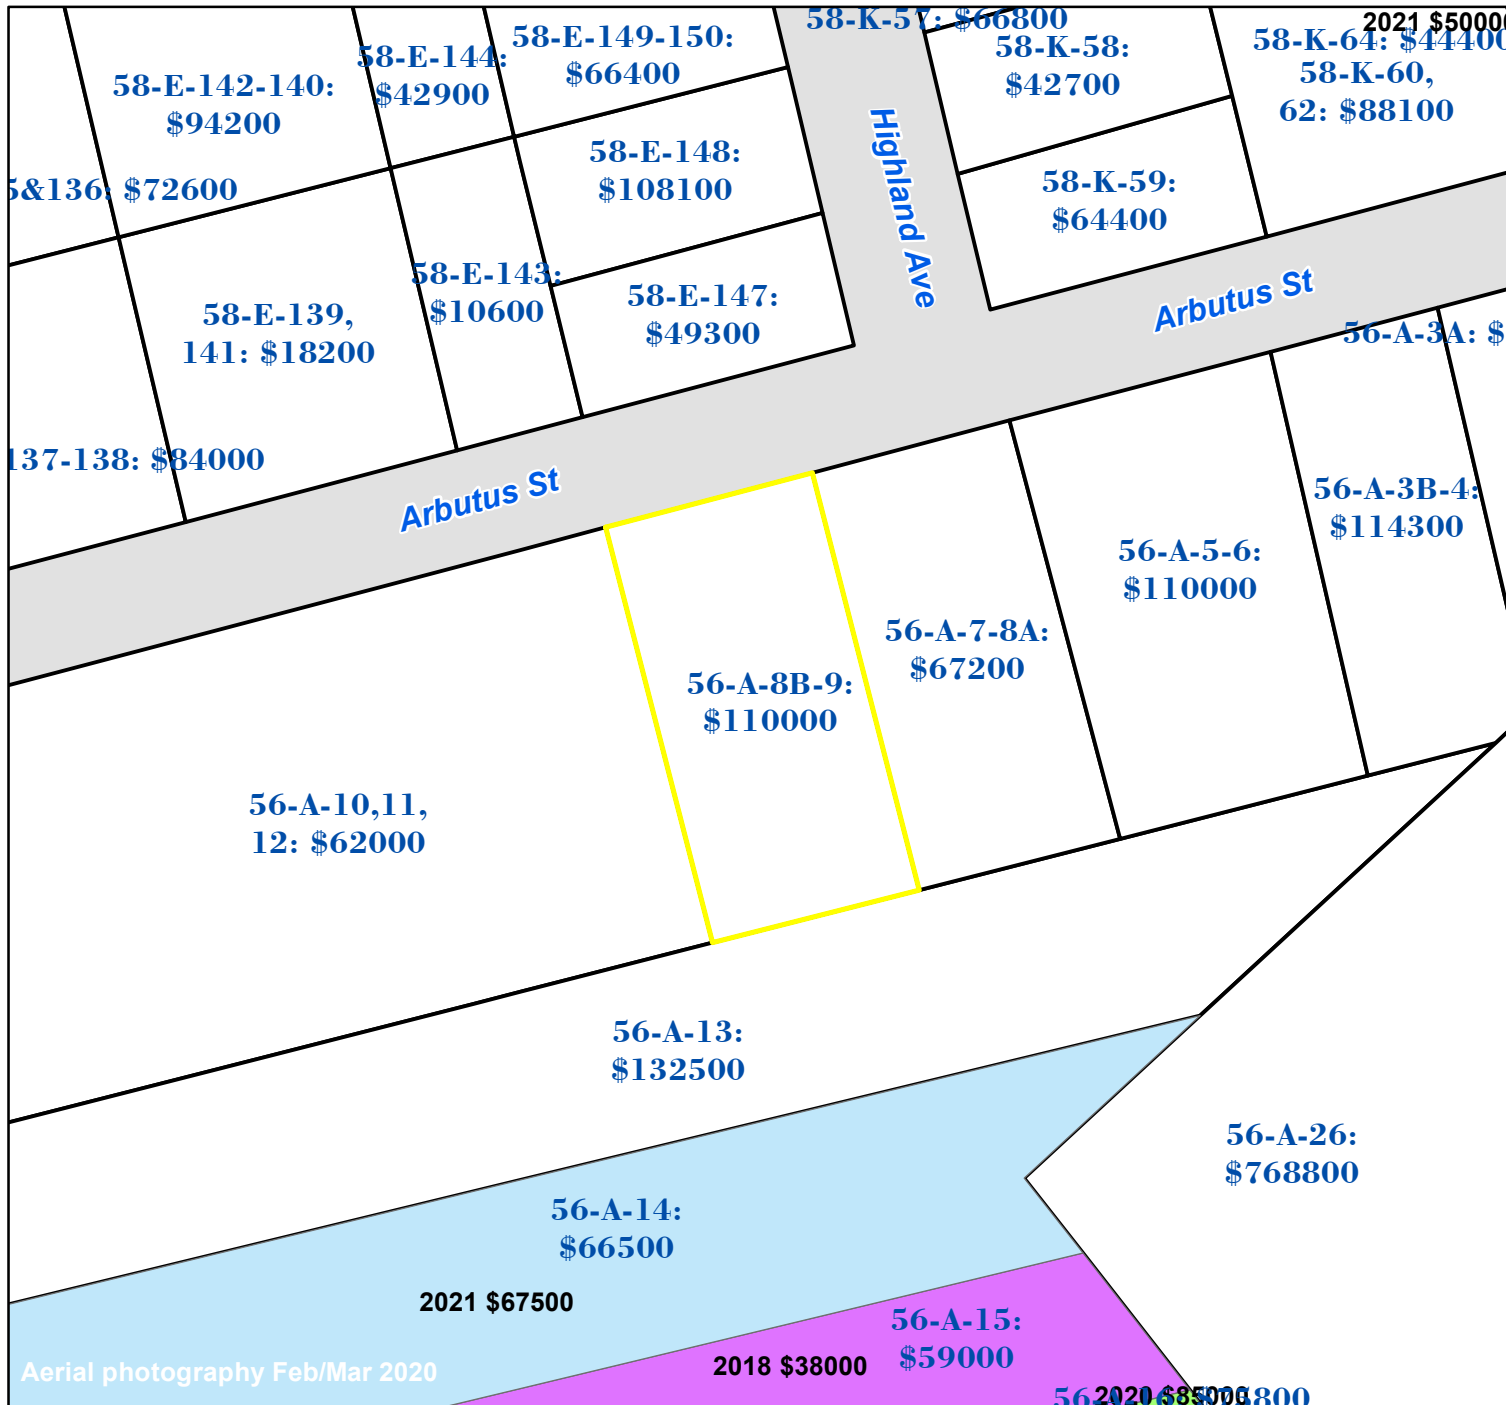

Pasquotank County, NC

Parcel ID: 892313040411

Map: 56-A-8B-9

LOT: 0

00511 ARBUTUS ST
FELTON, SARAH M

PO BOX 1796
ELIZABETH CITY NC 27906

Deed Book:
Deed Page:
Date: 0

Land Value: 18000
Ag Value: 0
Bldg Value: 92000
Total Value: 110000

Taxed Acres: 0.253

Legend

- Sales in 2022
- Sales in 2021
- Sales in 2020
- Sales in 2019
- Sales in 2018

PASQUOTANK COUNTY NC

Date: 3/1/2023

Property Ownership/
Lines as of January 1, 2023

Aerial photography Feb/Mar 2020

NOT A SURVEY

This map was created from historic maps, recorded deeds and surveys. It CAN NOT be used to convey land, settle land disputes or build fences.