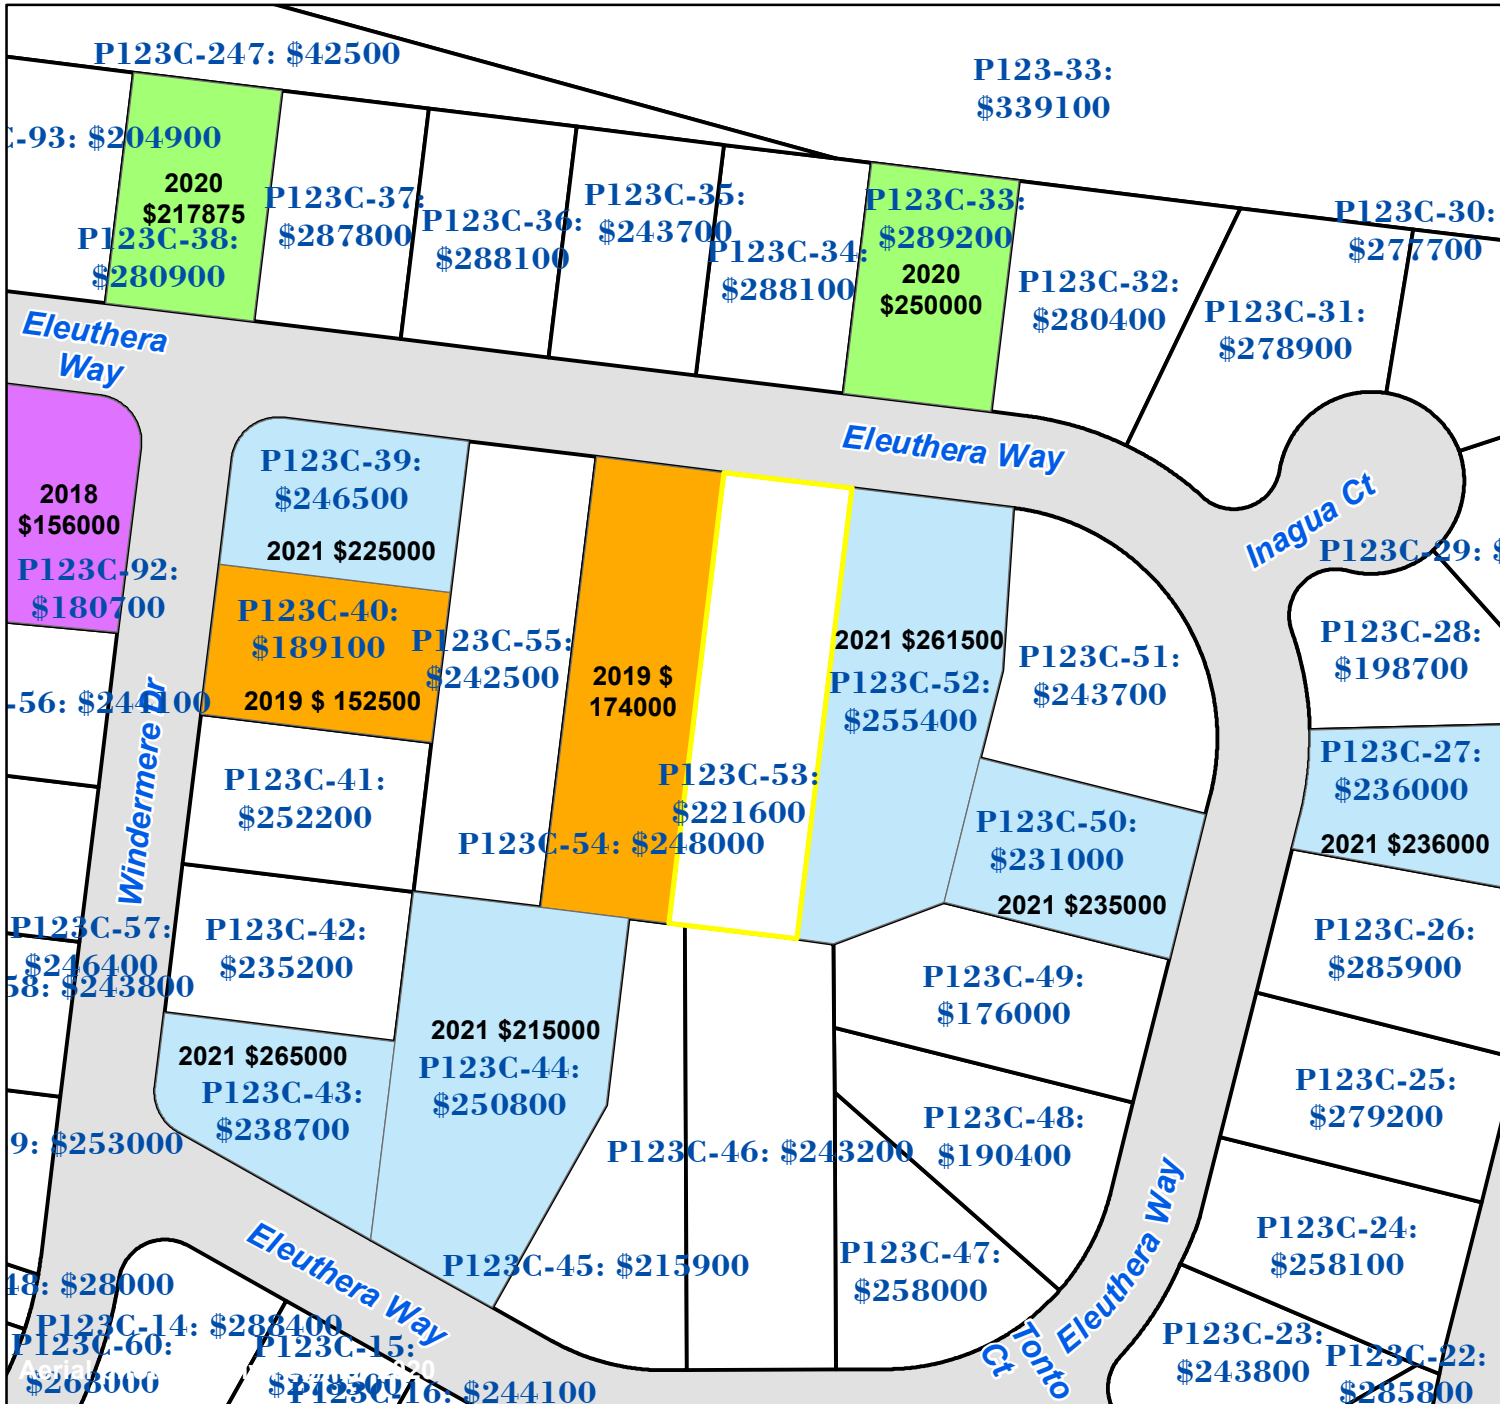

NOT A SURVEY

This map was created from historic maps, recorded deeds and surveys.
It CAN NOT be used to convey land, settle land disputes or build fences.