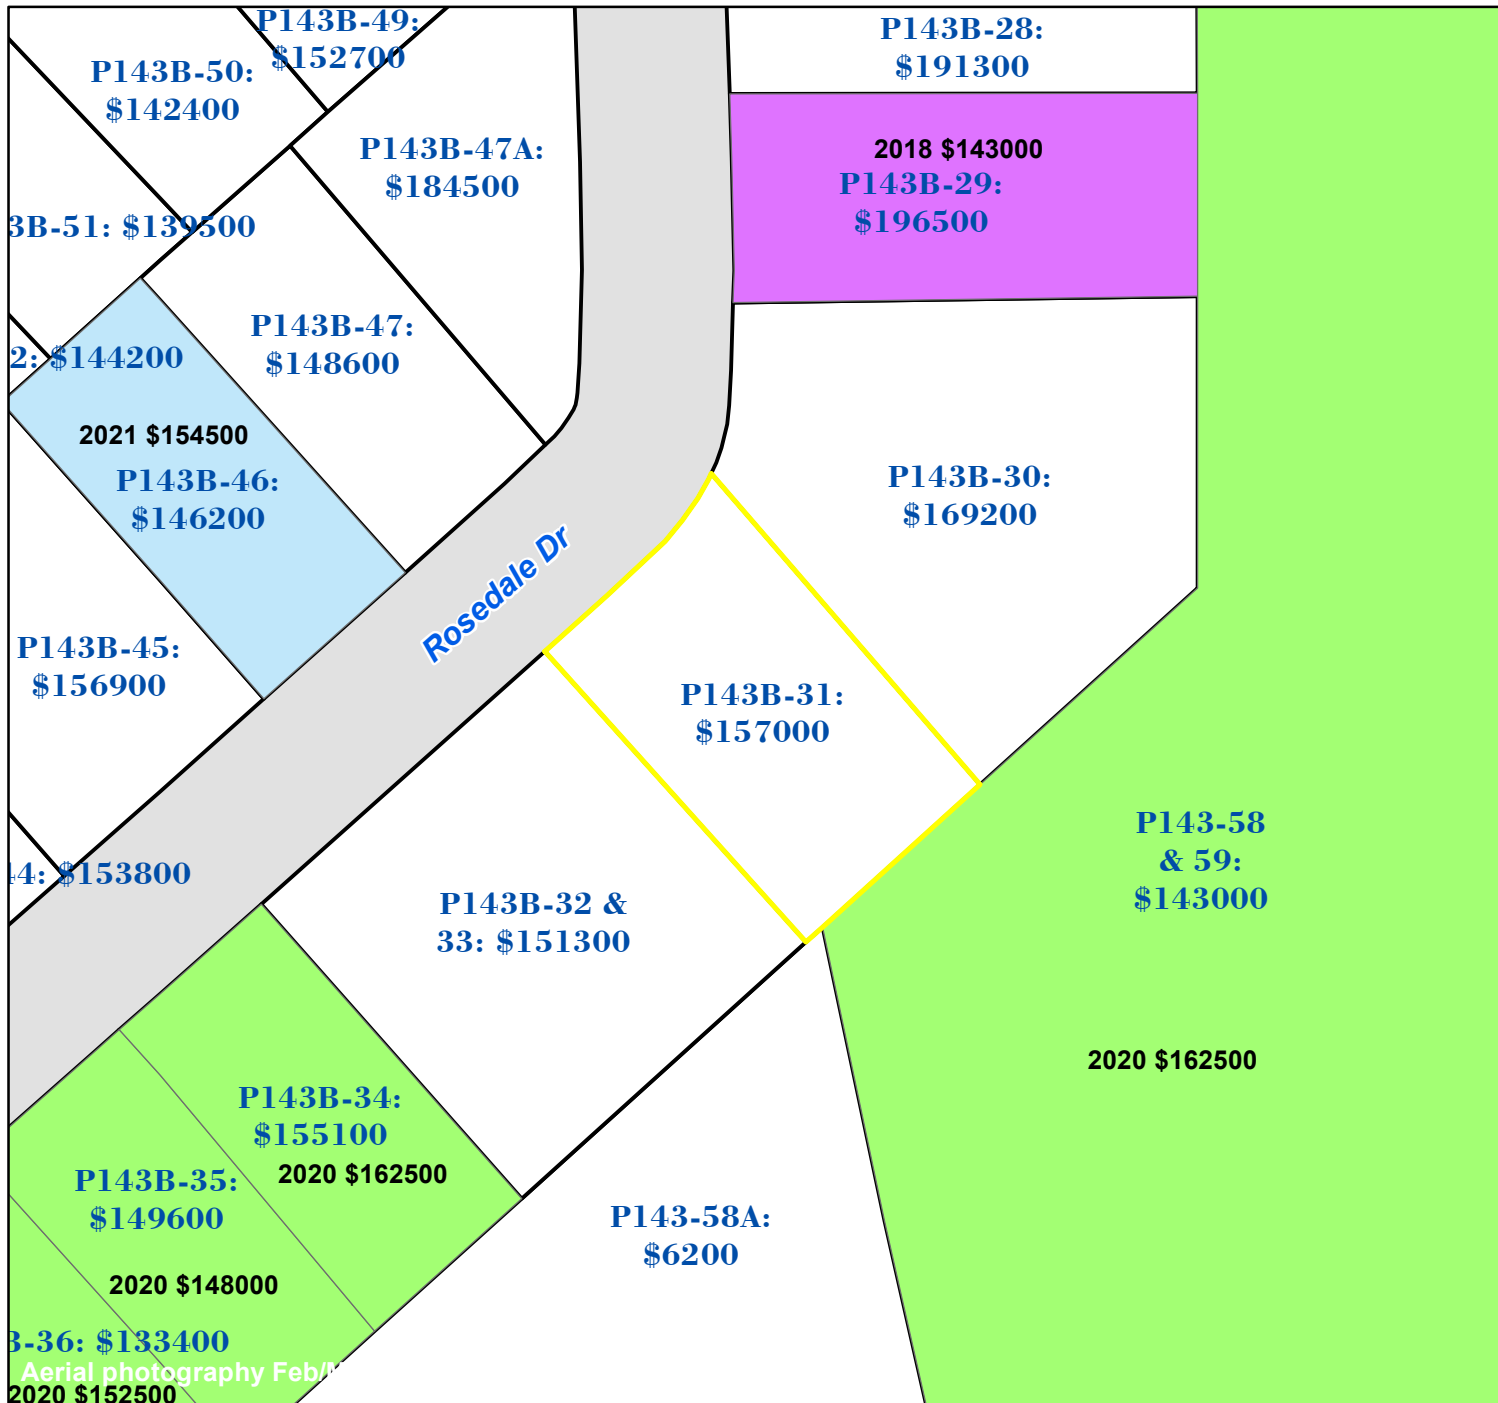

Pasquotank County, NC

Parcel ID: 892409061647

Map: P143B-31

LOT: 0

00117 ROSEDALE DR
 WHITE, STACEY B
 BATEMAN, MATTHEW
 529 S HUGHES BLVD
 ELIZABETH CITY NC 27909

Deed Book: 1461
 Deed Page: 928
 Date: 20220805

Land Value: 37100
 Ag Value: 0
 Bldg Value: 119900
 Total Value: 157000

Taxed Acres: 0.279

Legend

- Sales in 2022
- Sales in 2021
- Sales in 2020
- Sales in 2019
- Sales in 2018

PASQUOTANK COUNTY NC

Date: 3/1/2023

Property Ownership/
 Lines as of January 1, 2023

NOT A SURVEY

This map was created from historic maps, recorded deeds and surveys. It CAN NOT be used to convey land, settle land disputes or build fences.