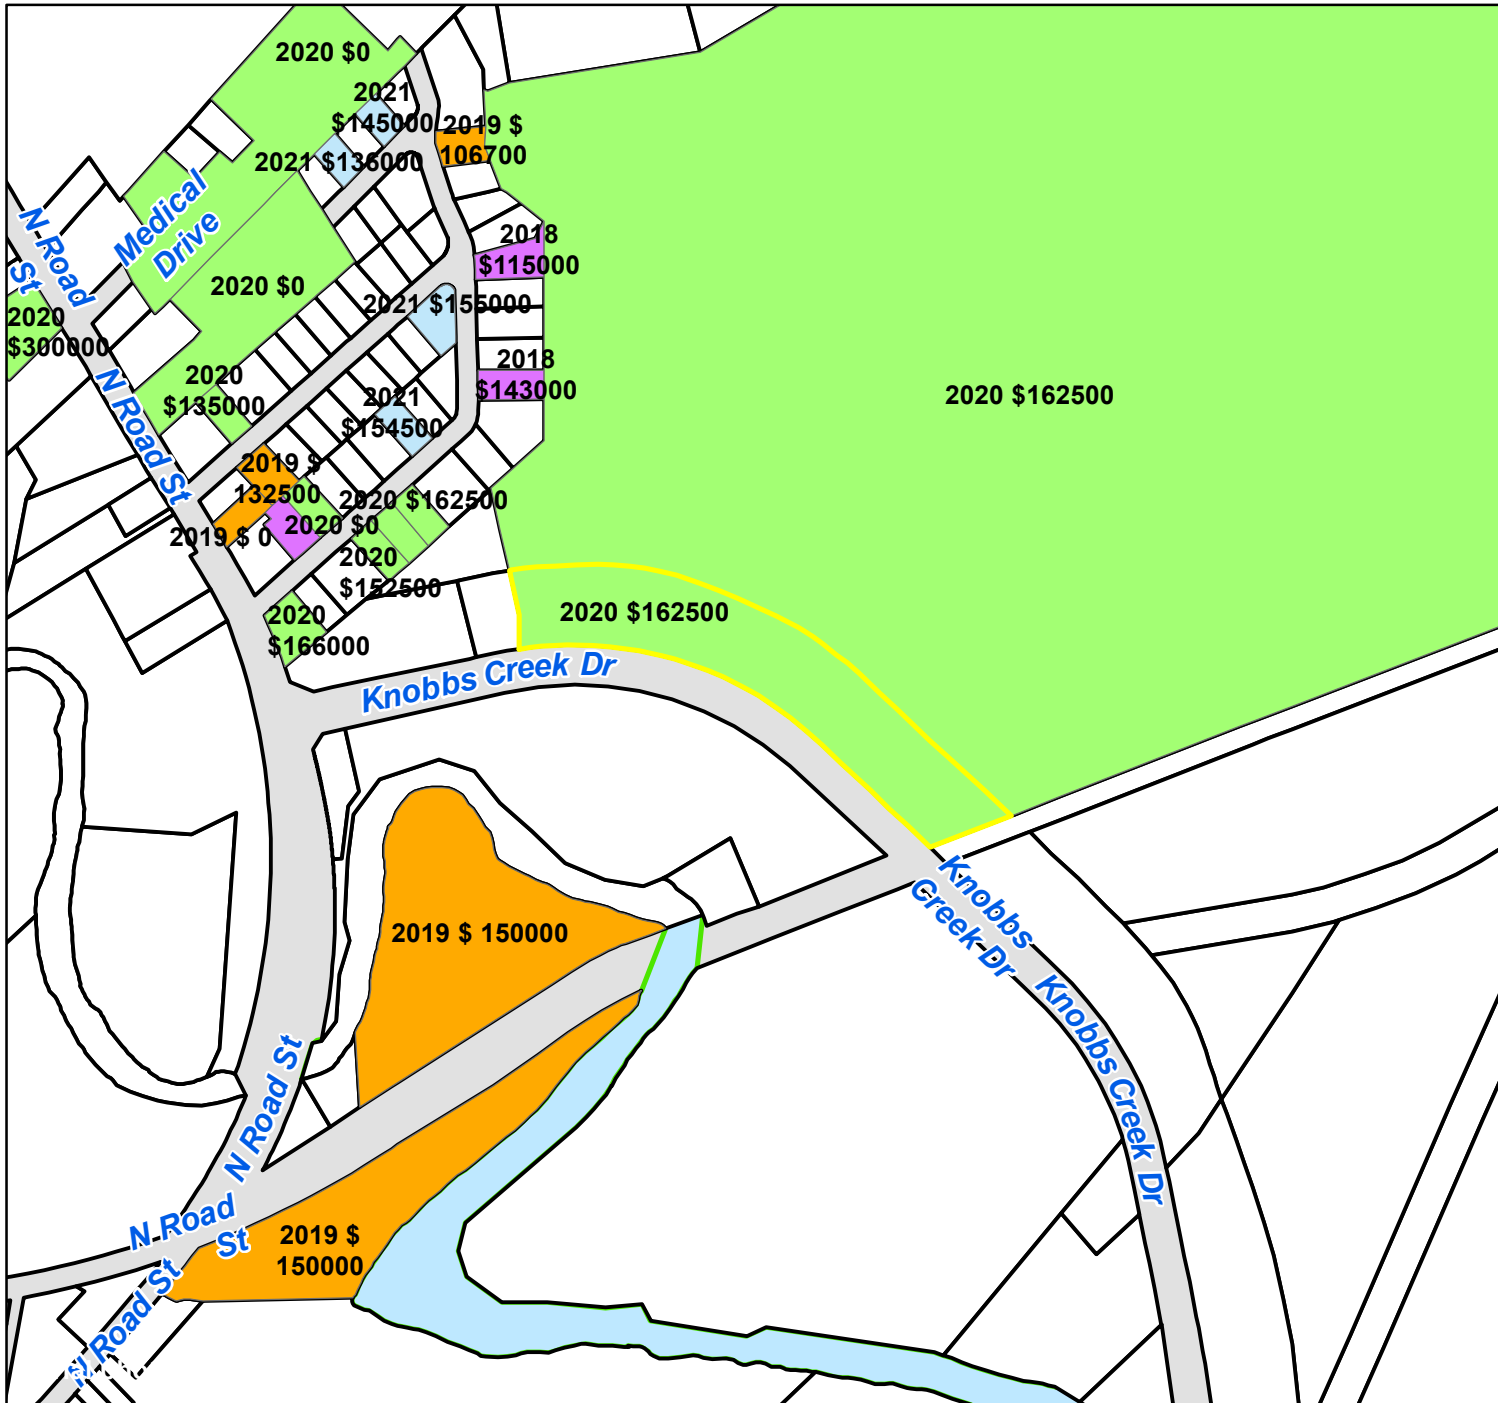

Pasquotank County, NC

Parcel ID: 892409068183

Map: P143-58-1

LOT: 0

0000 KNOBBS CREEK DR
BACKWOODS LAND LLC

306 SAWGRASS CT
MEBANE NC 27302

Deed Book: 1371
Deed Page: 56
Date: 20200630

Land Value: 2000
Ag Value: 0
Bldg Value: 0
Total Value: 2000

Taxed Acres: 6.4

PASQUOTANK COUNTY NC

Date: 3/1/2023

Property Ownership/
Lines as of January 1, 2023

NOT A SURVEY

This map was created from historic maps, recorded deeds and surveys. It CAN NOT be used to convey land, settle land disputes or build fences.