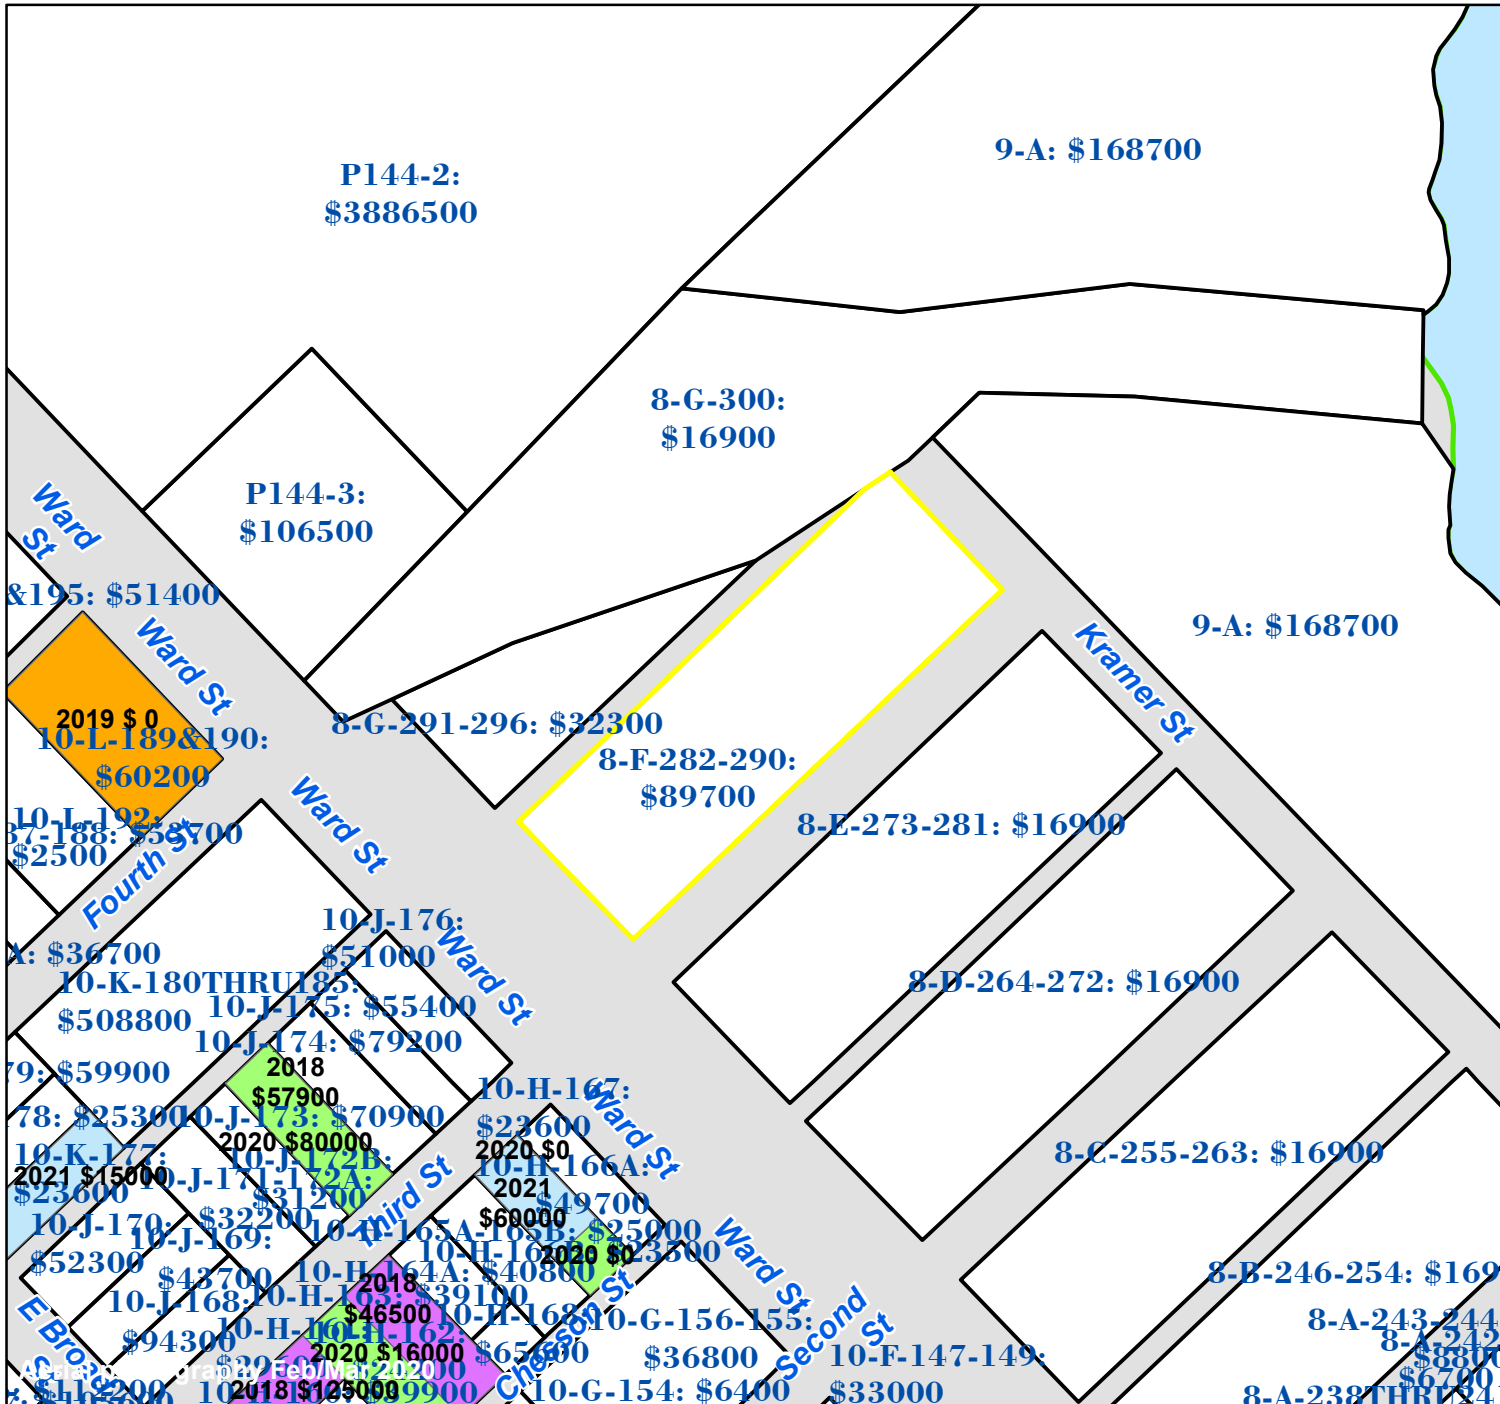

Pasquotank County, NC

Parcel ID: 892413021715
 Map: 8-F-282-290
 LOT: 0

00000 N THIRD ST
 TMA OF ELIZABETH CITY LLC

1443 NORTHSIDE RD
 ELIZABETH CITY NC 27909

Deed Book: 656
 Deed Page: 311
 Date: 990813

Land Value: 89700
 Ag Value: 0
 Bldg Value: 0
 Total Value: 89700

Taxed Acres: 1.55

Legend

- Sales in 2022
- Sales in 2021
- Sales in 2020
- Sales in 2019
- Sales in 2018

PASQUOTANK COUNTY NC

Date: 3/1/2023

Property Ownership/
 Lines as of January 1, 2023

NOT A SURVEY

This map was created from historic maps, recorded deeds and surveys.
 It CAN NOT be used to convey land, settle land disputes or build fences.