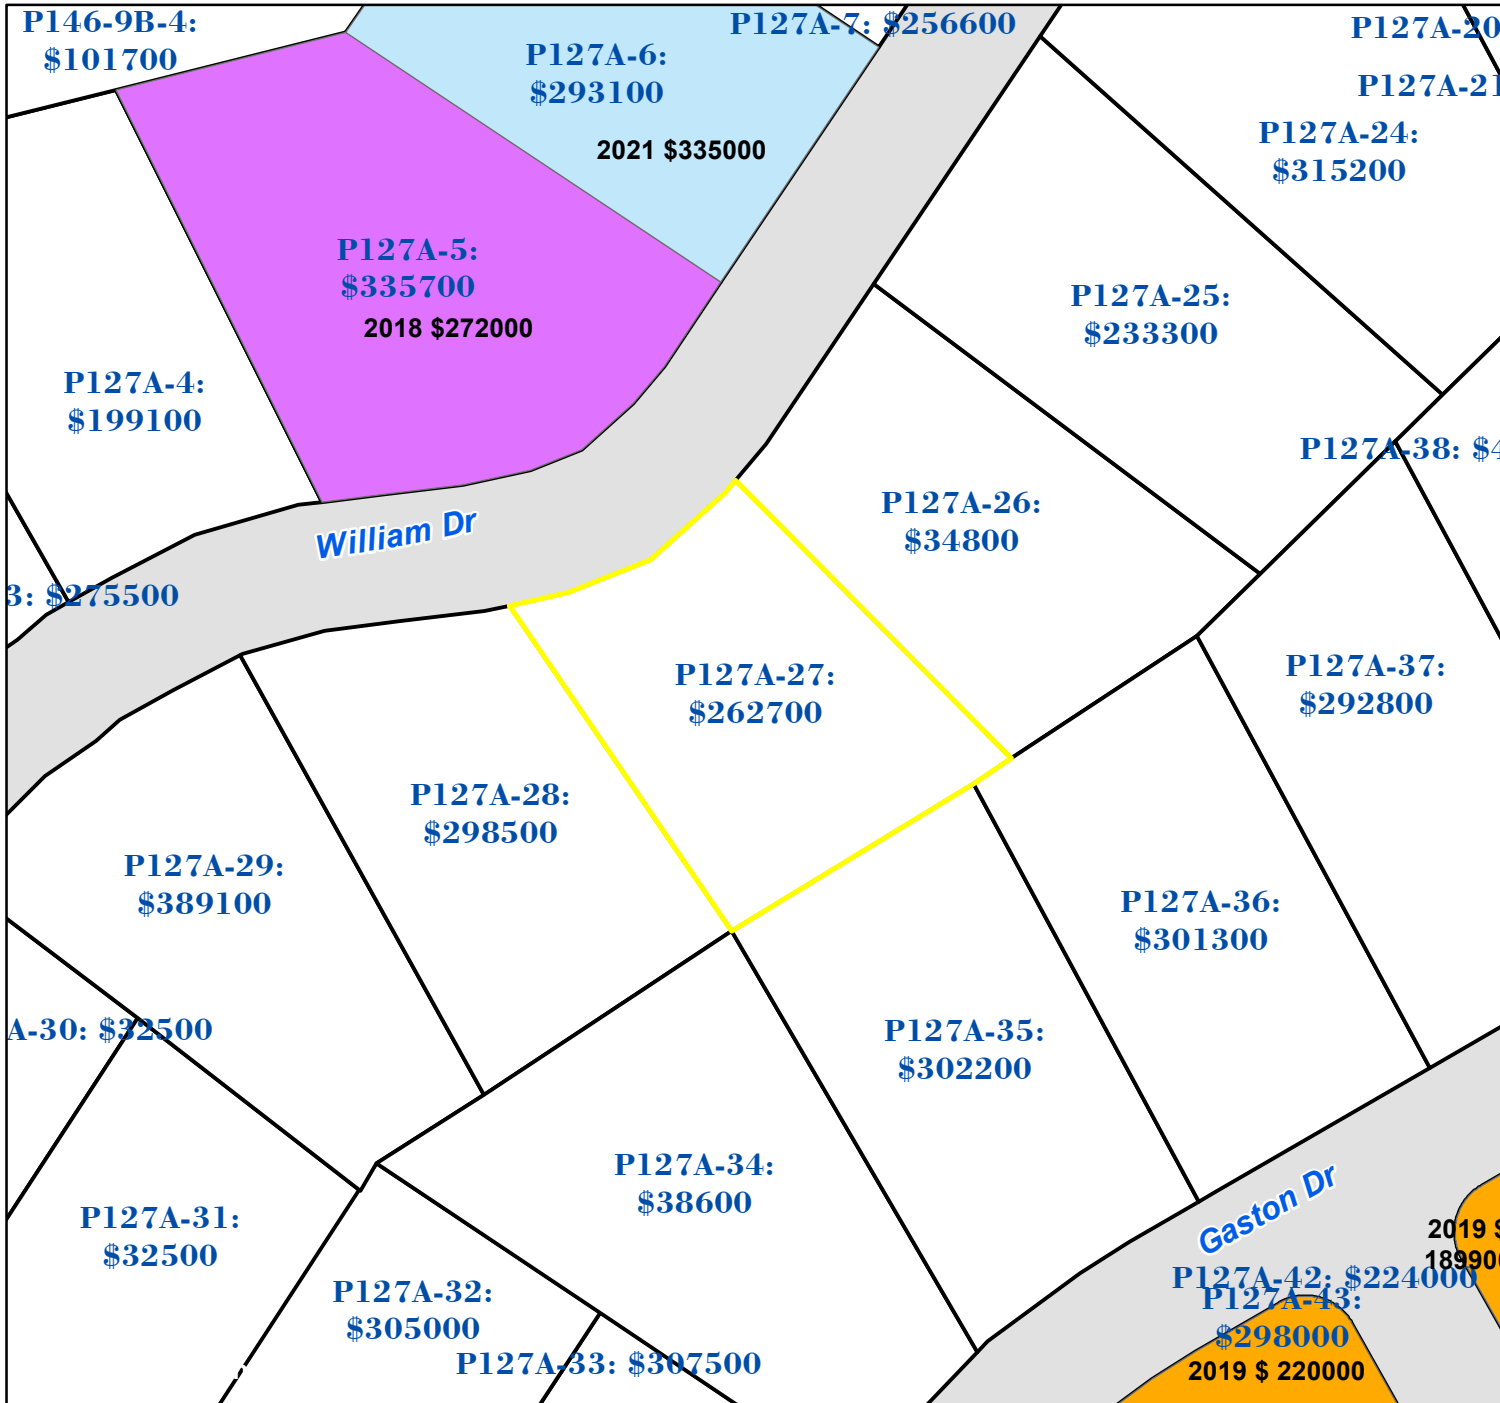

Pasquotank County, NC

Parcel ID: 894101480368
 Map: P127A-27

LOT: 0

00107 WILLIAM DRIVE
 CARDEN, JESSE N SR

107 WILLIAM DR
 ELIZABETH CITY NC 27909

Deed Book: 1174
 Deed Page: 913
 Date: 20130529

Land Value: 33300
 Ag Value: 0
 Bldg Value: 229400
 Total Value: 262700

Taxed Acres: 0.607

Legend

- Sales in 2022
- Sales in 2021
- Sales in 2020
- Sales in 2019
- Sales in 2018

PASQUOTANK COUNTY NC

Date: 3/1/2023

Property Ownership/
 Lines as of January 1, 2023

NOT A SURVEY

This map was created from historic maps, recorded deeds and surveys.
 It CAN NOT be used to convey land, settle land disputes or build fences.