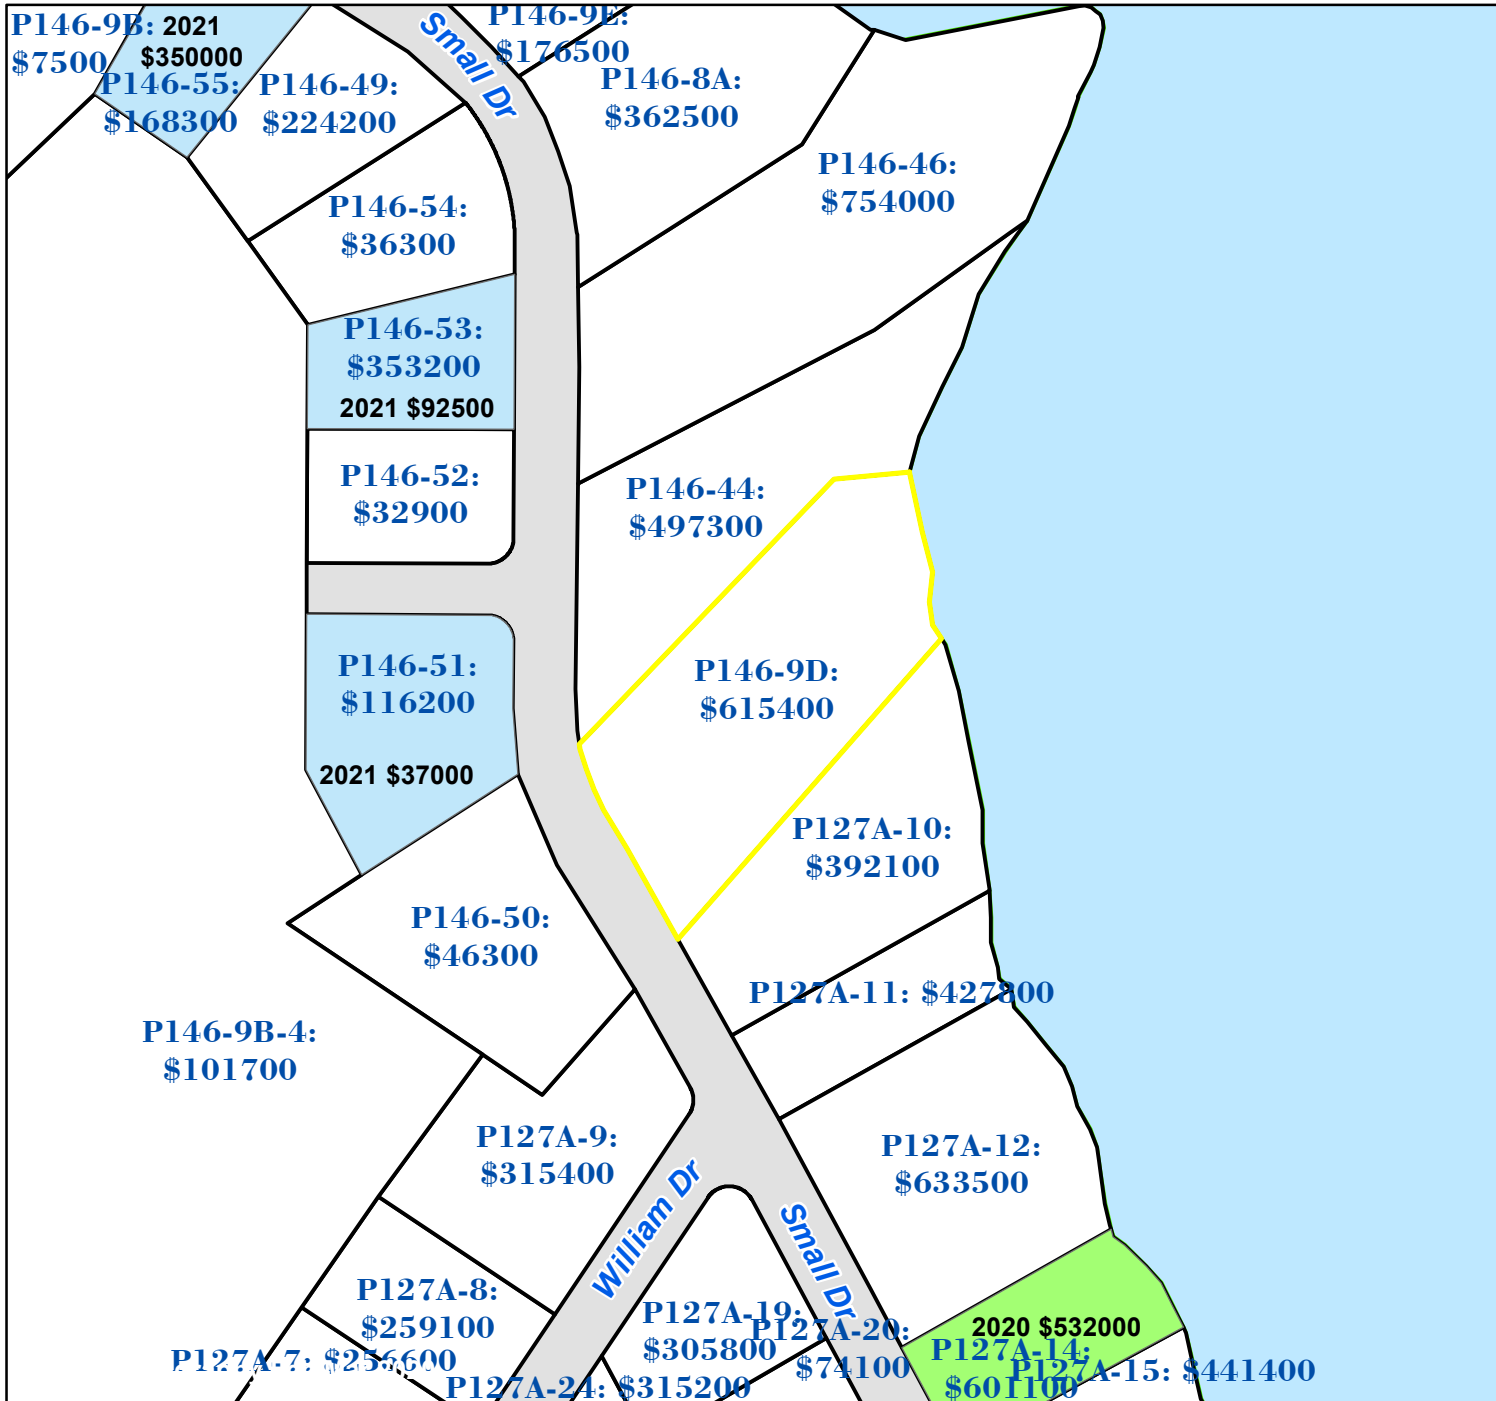

Pasquotank County, NC

Parcel ID: 894101494550
 Map: P146-9D

LOT: 0

00098 SMALL DRIVE
 JORDAN, ROBERT C & LOUISE

98 SMALL DR
 ELIZABETH CITY NC 27909

Deed Book:
 Deed Page:
 Date: 0

Land Value: 196200
 Ag Value: 0
 Bldg Value: 419200
 Total Value: 615400

Taxed Acres: 1.76

Legend

- Sales in 2022
- Sales in 2021
- Sales in 2020
- Sales in 2019
- Sales in 2018

PASQUOTANK COUNTY NC

Date: 3/1/2023

Property Ownership/
 Lines as of January 1, 2023

NOT A SURVEY

This map was created from historic maps, recorded deeds and surveys.
 It CAN NOT be used to convey land, settle land disputes or build fences.